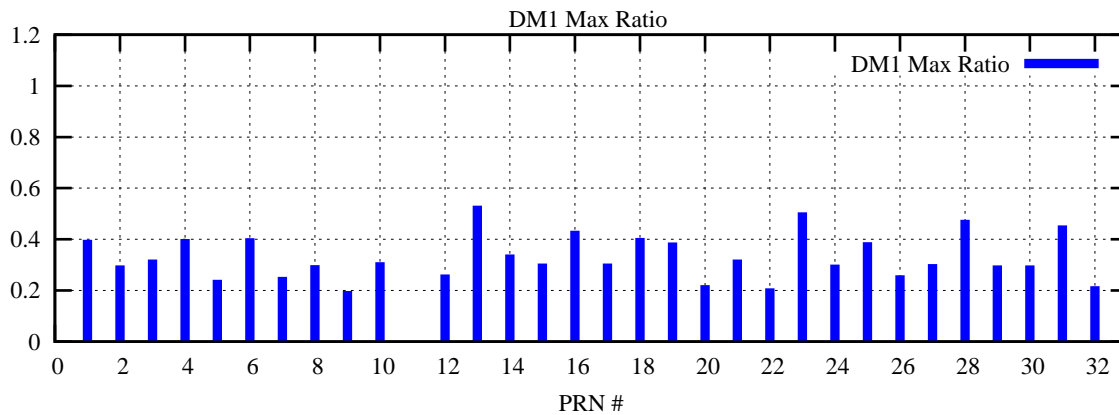

Ratio (PRN Bias/Threshold)

GpsWeek 2159 Day 0

Skinny (Type 0): PRN 8 22  
Broad (Type 2): PRN 7 15 17 21 24