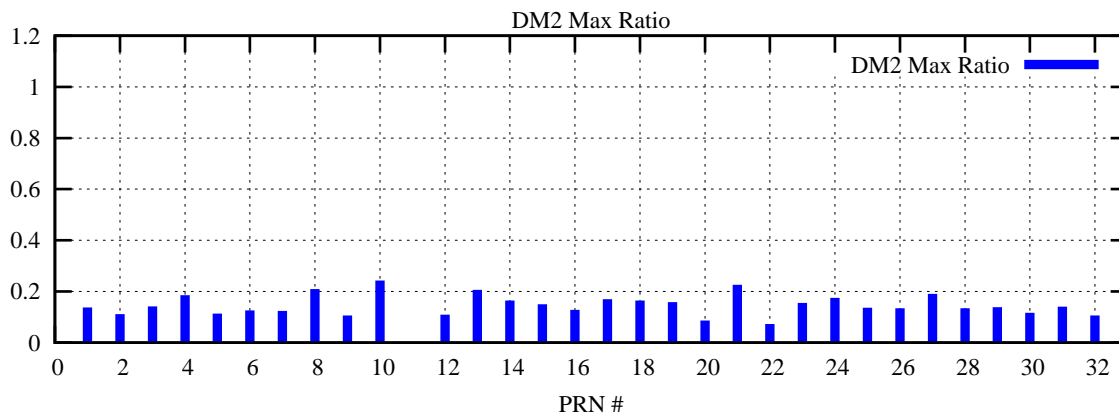

Ratio (PRN Bias/Threshold)

GpsWeek 2159 Day 0

Skinny (Type 0): PRN 8 22  
Broad (Type 2): PRN 7 15 17 21 24