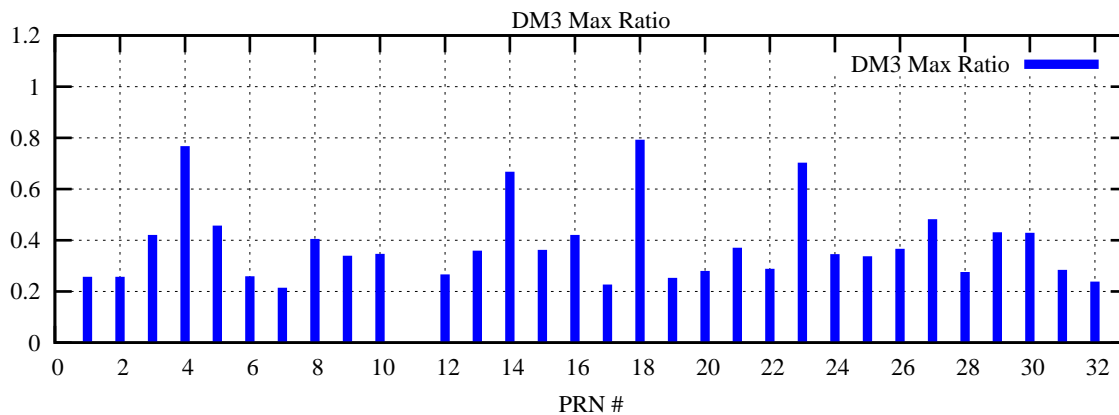

Ratio (PRN Bias/Threshold)

GpsWeek 2159 Day 0

Skinny (Type 0): PRN 8 22  
Broad (Type 2): PRN 7 15 17 21 24