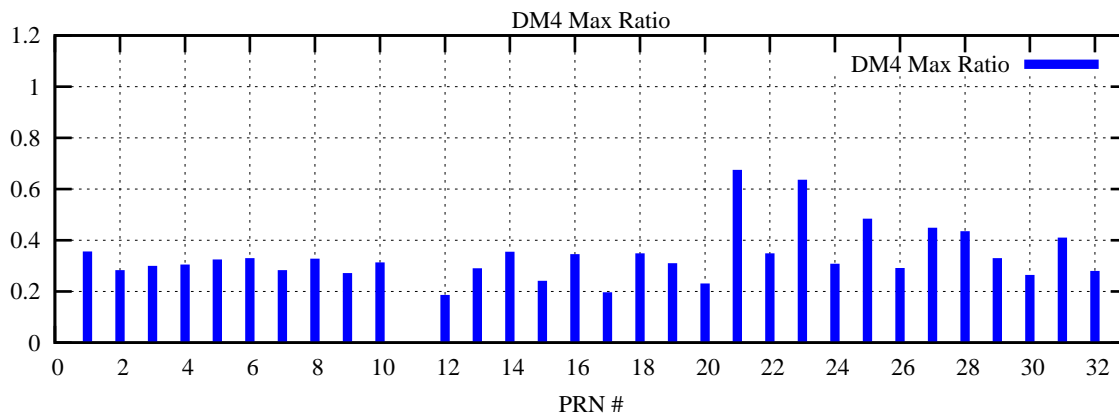

Ratio (PRN Bias/Threshold)

GpsWeek 2159 Day 0

Skinny (Type 0): PRN 8 22  
Broad (Type 2): PRN 7 15 17 21 24