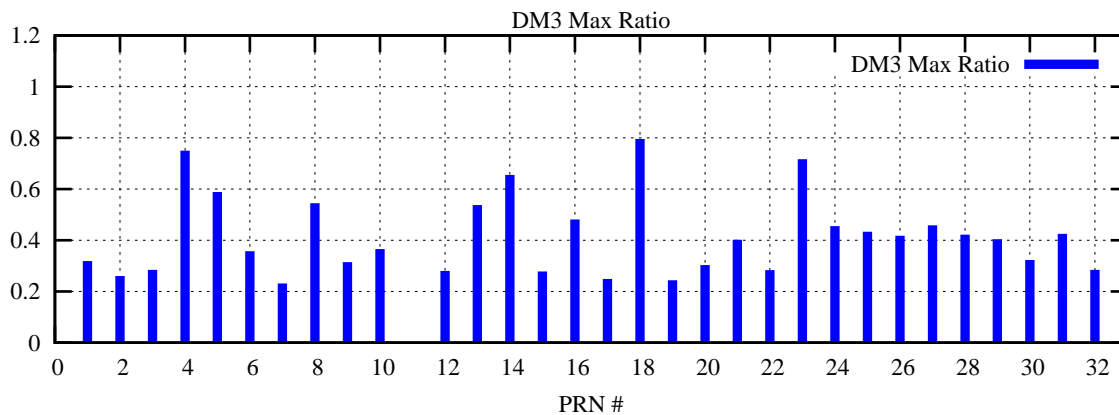

Ratio (PRN Bias/Threshold)

GpsWeek 2159 Day 6

Skinny (Type 0): PRN 8 22  
Broad (Type 2): PRN 7 15 17 21 24