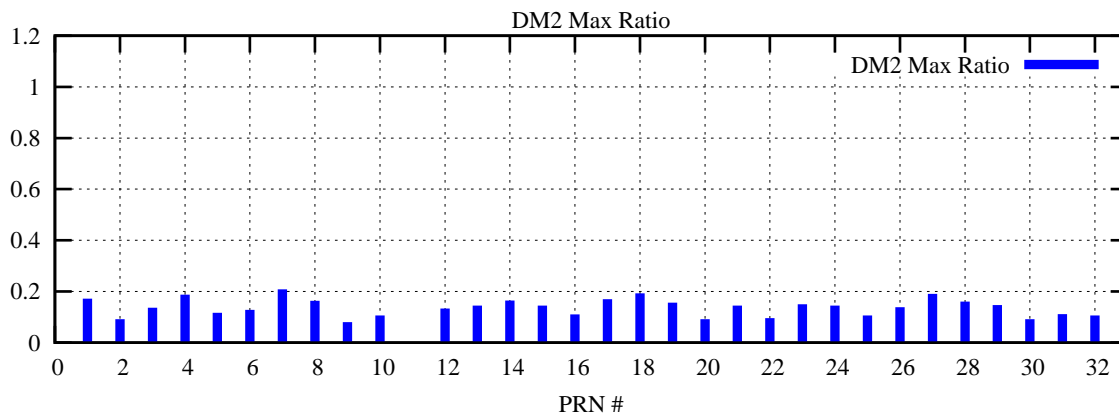

Ratio (PRN Bias/Threshold)

GpsWeek 2159 Day 6

Skinny (Type 0): PRN 8 22  
Broad (Type 2): PRN 7 15 17 21 24