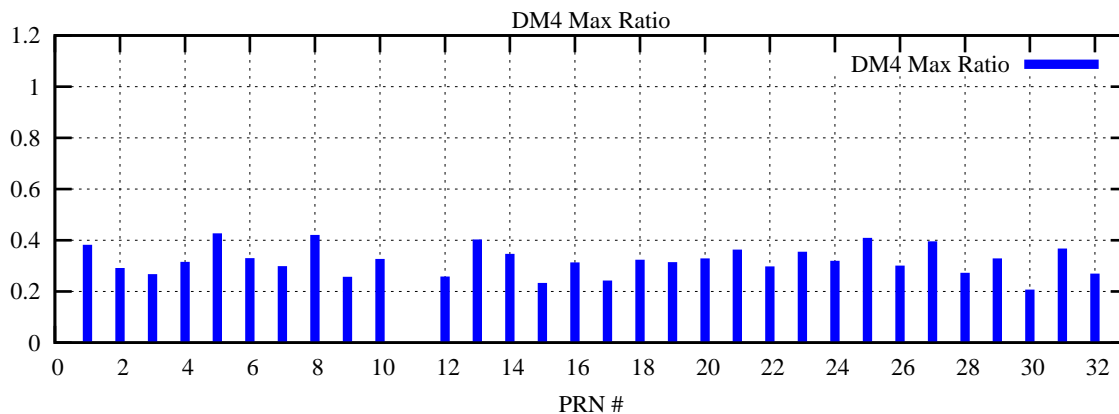

Ratio (PRN Bias/Threshold)

GpsWeek 2159 Day 6

Skinny (Type 0): PRN 8 22  
Broad (Type 2): PRN 7 15 17 21 24