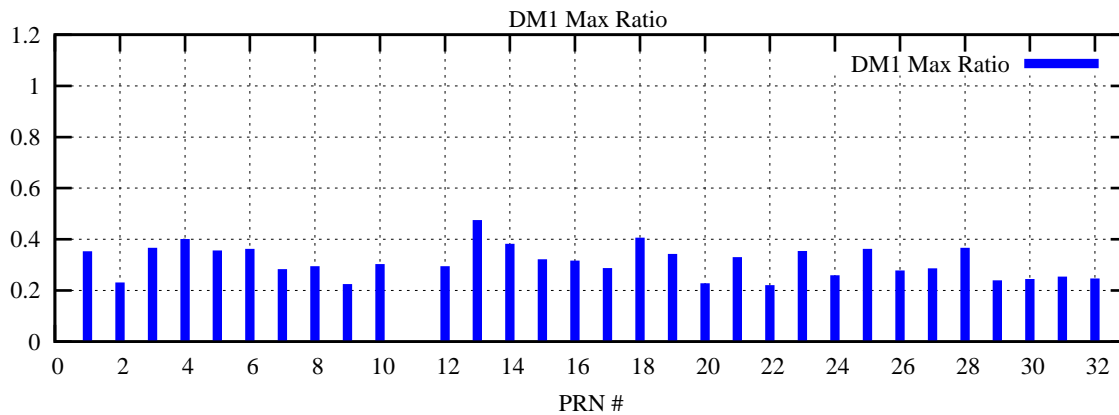

Ratio (PRN Bias/Threshold)

GpsWeek 2159 Day 6

Skinny (Type 0): PRN 8 22  
Broad (Type 2): PRN 7 15 17 21 24