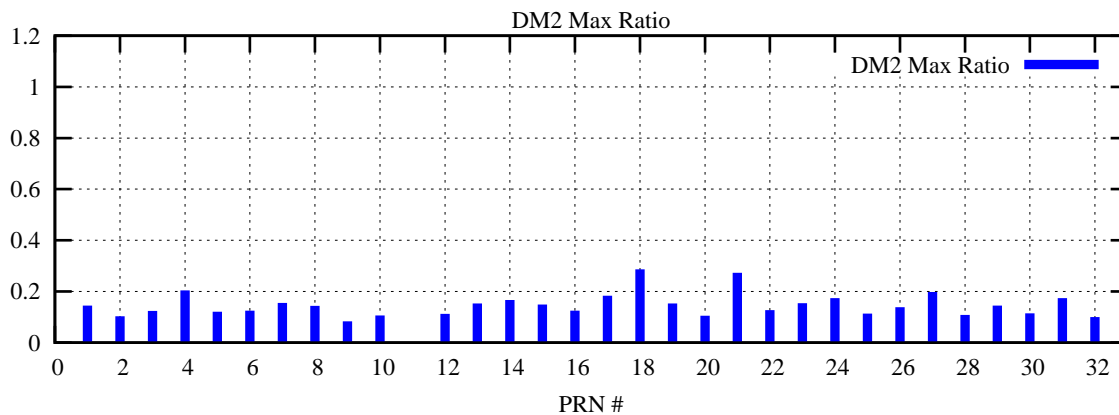

Ratio (PRN Bias/Threshold)

GpsWeek 2160 Day 0

Skinny (Type 0): PRN 8 22  
Broad (Type 2): PRN 7 15 17 21 24