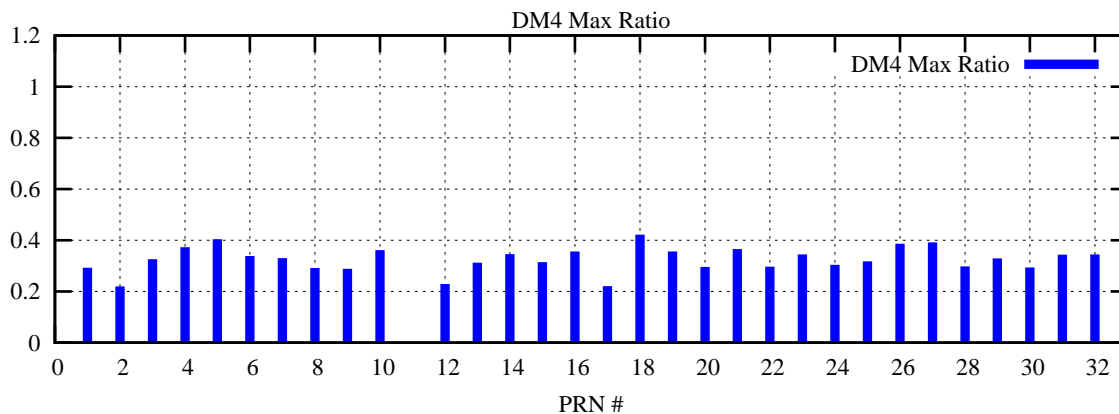

Ratio (PRN Bias/Threshold)

GpsWeek 2160 Day 0

Skinny (Type 0): PRN 8 22  
Broad (Type 2): PRN 7 15 17 21 24