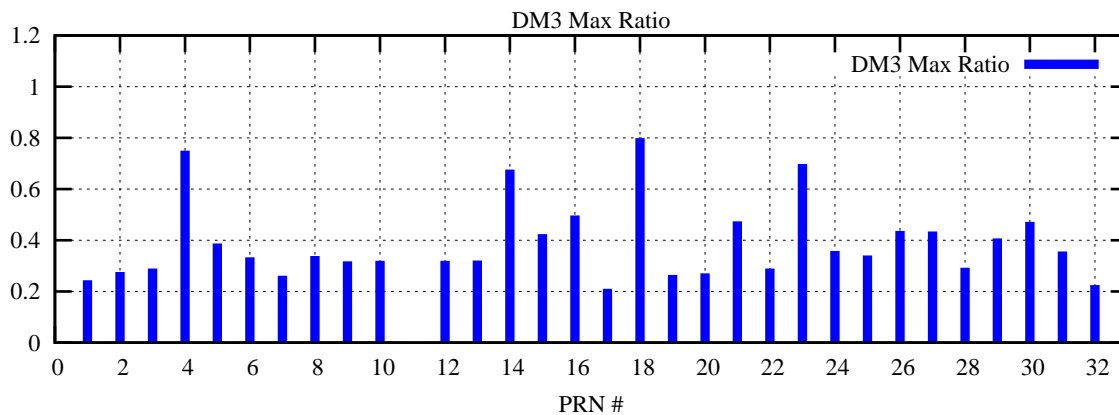

Ratio (PRN Bias/Threshold)

GpsWeek 2160 Day 0

Skinny (Type 0): PRN 8 22  
Broad (Type 2): PRN 7 15 17 21 24