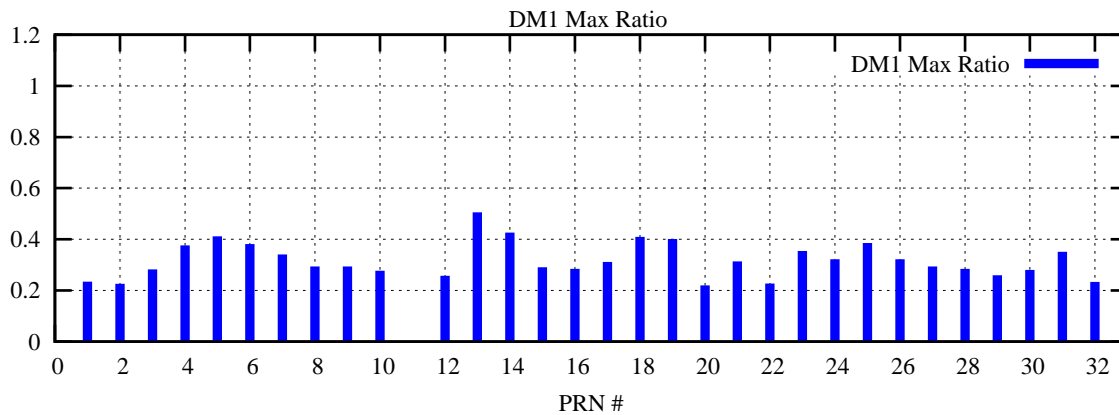

Ratio (PRN Bias/Threshold)

GpsWeek 2160 Day 0

Skinny (Type 0): PRN 8 22  
Broad (Type 2): PRN 7 15 17 21 24