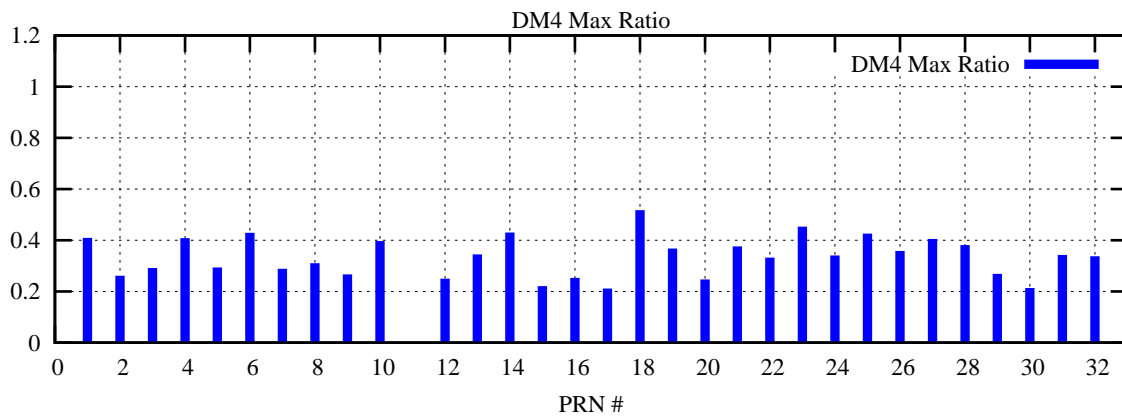

Ratio (PRN Bias/Threshold)

GpsWeek 2160 Day 3

Skinny (Type 0): PRN 8 22
Broad (Type 2): PRN 7 15 17 21 24