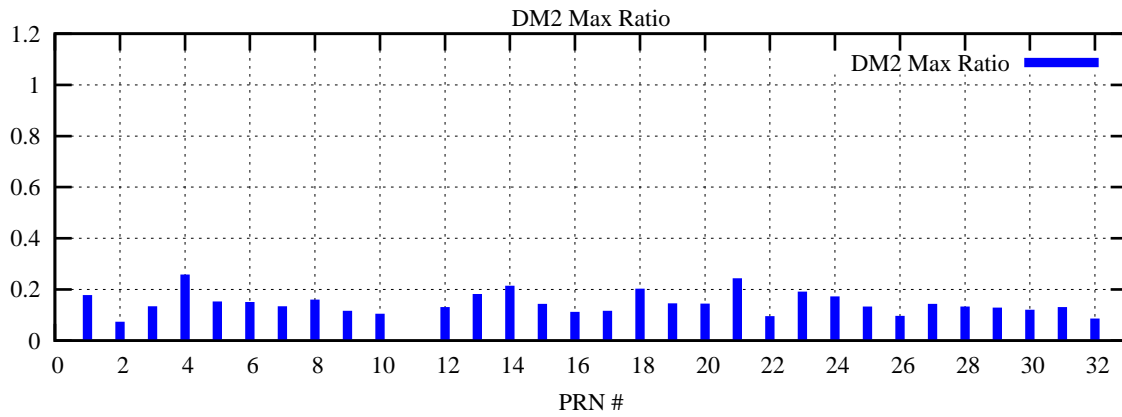

Ratio (PRN Bias/Threshold)

GpsWeek 2160 Day 3

Skinny (Type 0): PRN 8 22
Broad (Type 2): PRN 7 15 17 21 24