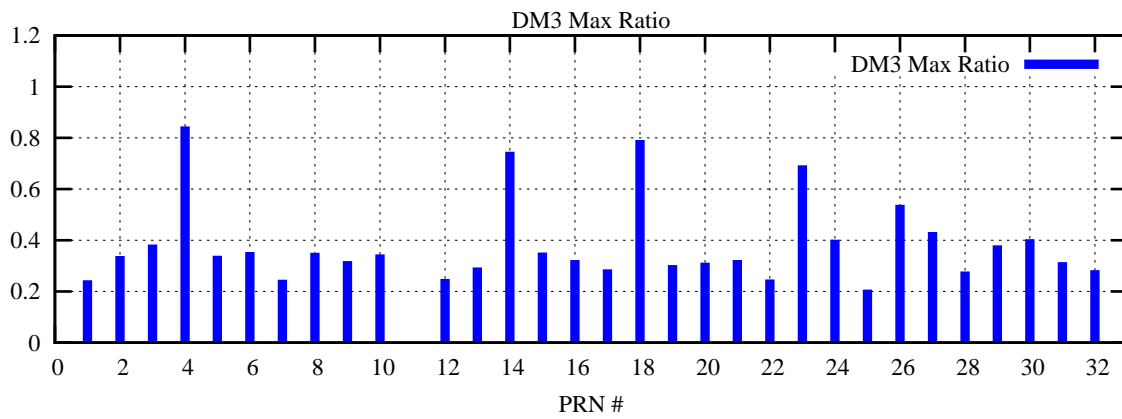

Ratio (PRN Bias/Threshold)

GpsWeek 2160 Day 3

Skinny (Type 0): PRN 8 22
Broad (Type 2): PRN 7 15 17 21 24