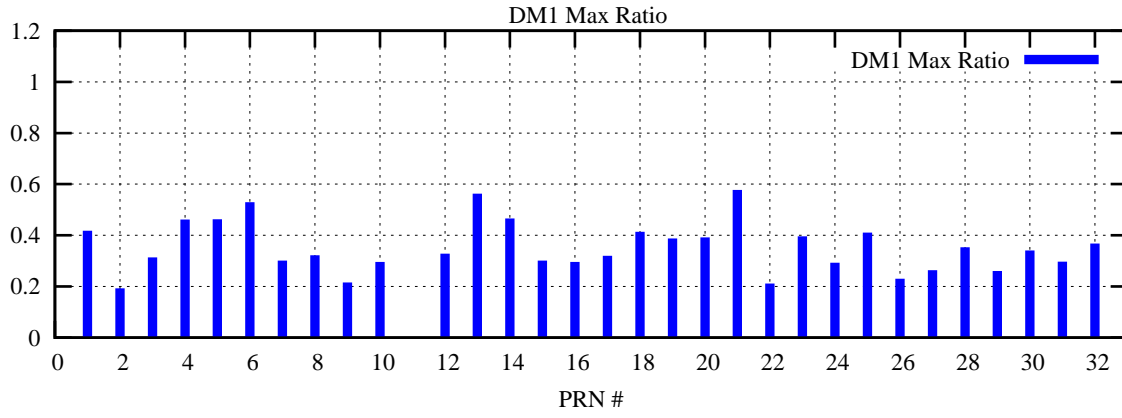

Ratio (PRN Bias/Threshold)

GpsWeek 2160 Day 3

Skinny (Type 0): PRN 8 22
Broad (Type 2): PRN 7 15 17 21 24