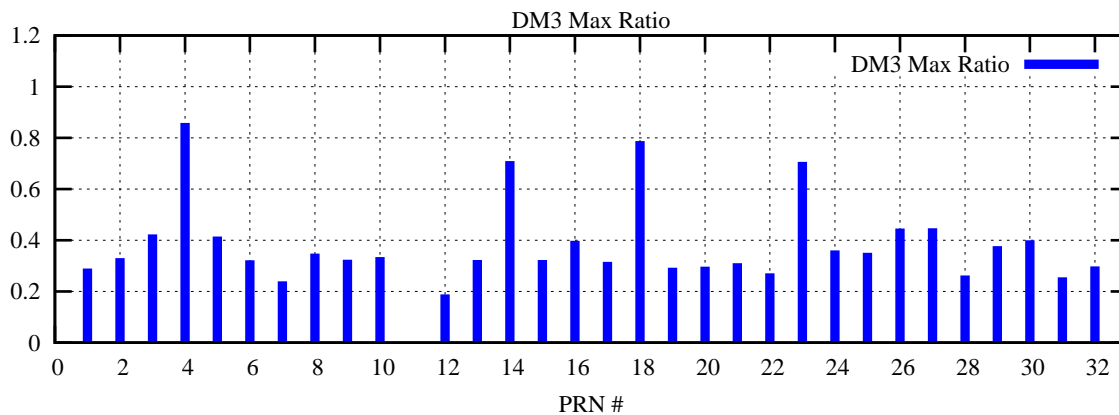

Ratio (PRN Bias/Threshold)

GpsWeek 2160 Day 4

Skinny (Type 0): PRN 8 22  
Broad (Type 2): PRN 7 15 17 21 24