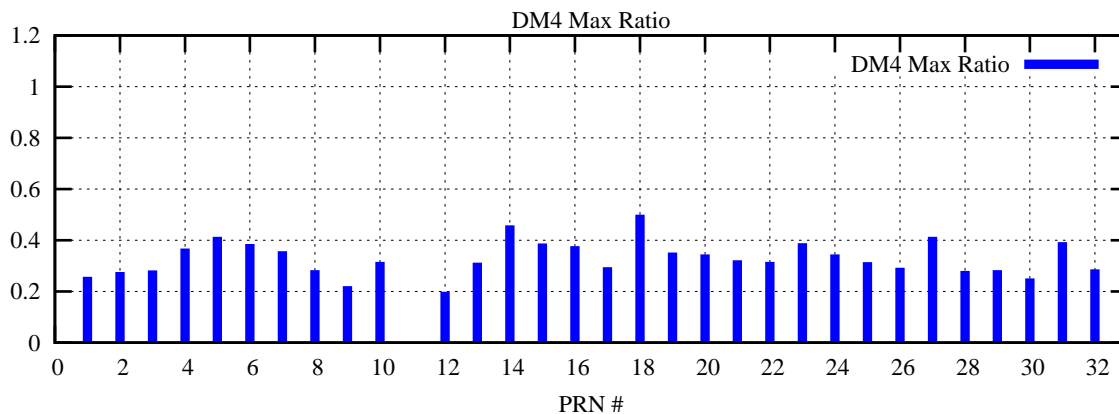

Ratio (PRN Bias/Threshold)

GpsWeek 2160 Day 4

Skinny (Type 0): PRN 8 22  
Broad (Type 2): PRN 7 15 17 21 24