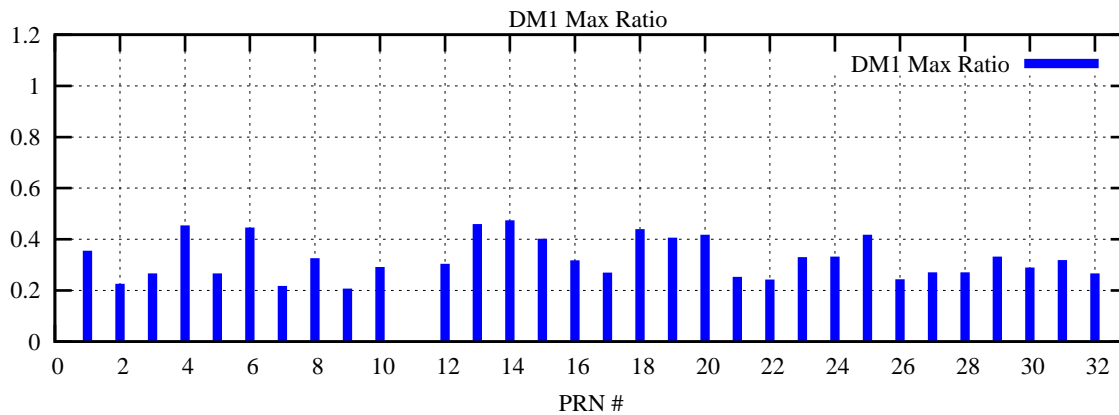

Ratio (PRN Bias/Threshold)

GpsWeek 2160 Day 4

Skinny (Type 0): PRN 8 22  
Broad (Type 2): PRN 7 15 17 21 24