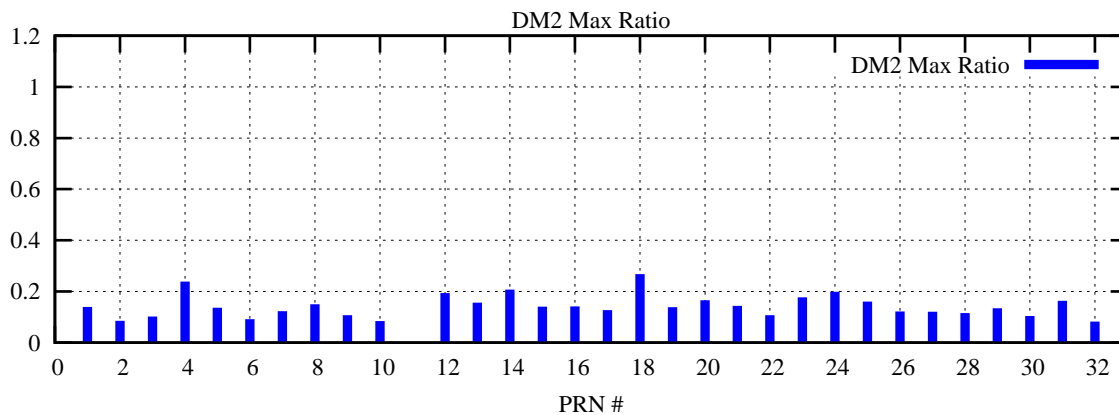

Ratio (PRN Bias/Threshold)

GpsWeek 2160 Day 4

Skinny (Type 0): PRN 8 22  
Broad (Type 2): PRN 7 15 17 21 24