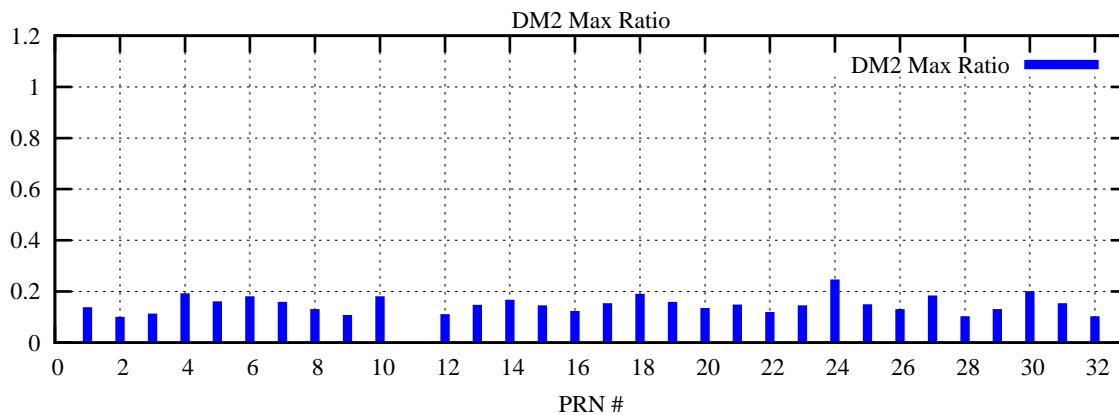

Ratio (PRN Bias/Threshold)

GpsWeek 2161 Day 0

Skinny (Type 0): PRN 8 22  
Broad (Type 2): PRN 7 15 17 21 24