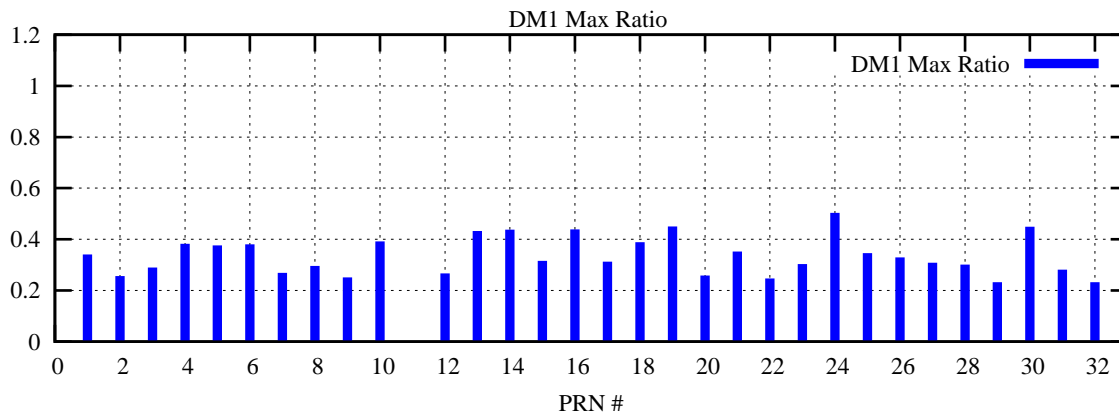

Ratio (PRN Bias/Threshold)

GpsWeek 2161 Day 0

Skinny (Type 0): PRN 8 22  
Broad (Type 2): PRN 7 15 17 21 24