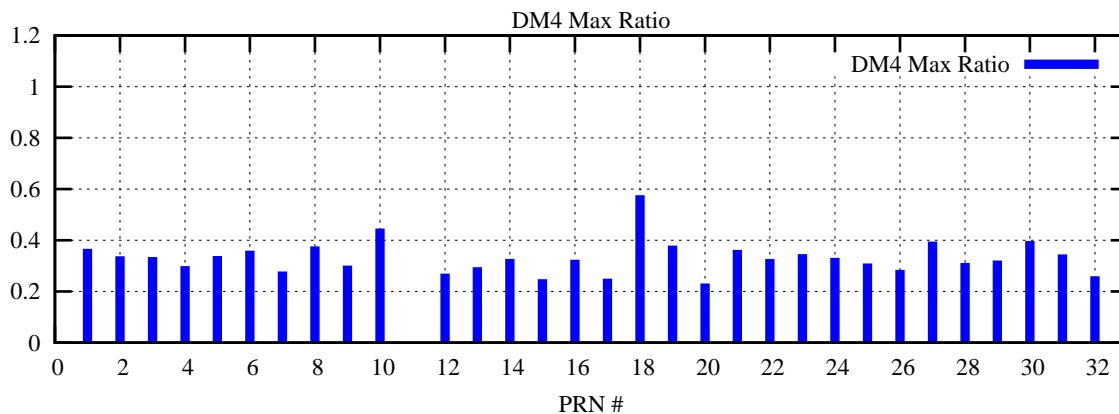

Ratio (PRN Bias/Threshold)

GpsWeek 2161 Day 0

Skinny (Type 0): PRN 8 22  
Broad (Type 2): PRN 7 15 17 21 24