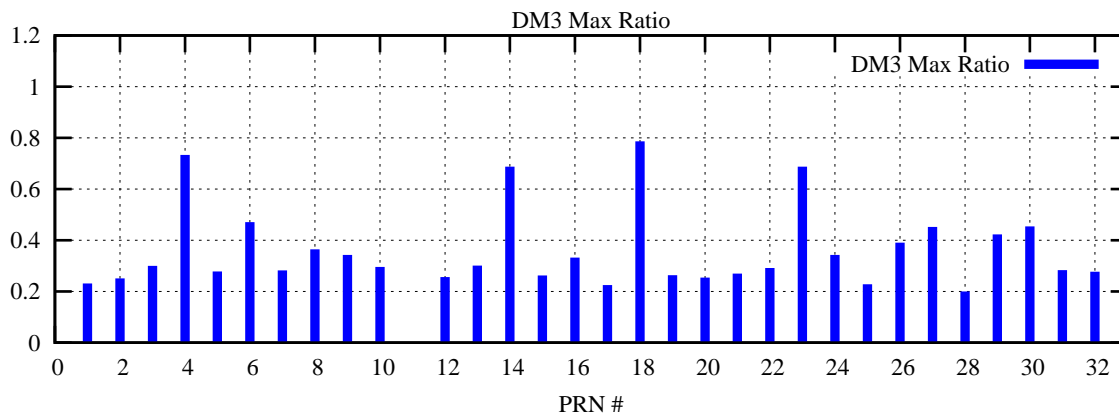

Ratio (PRN Bias/Threshold)

GpsWeek 2161 Day 0

Skinny (Type 0): PRN 8 22  
Broad (Type 2): PRN 7 15 17 21 24