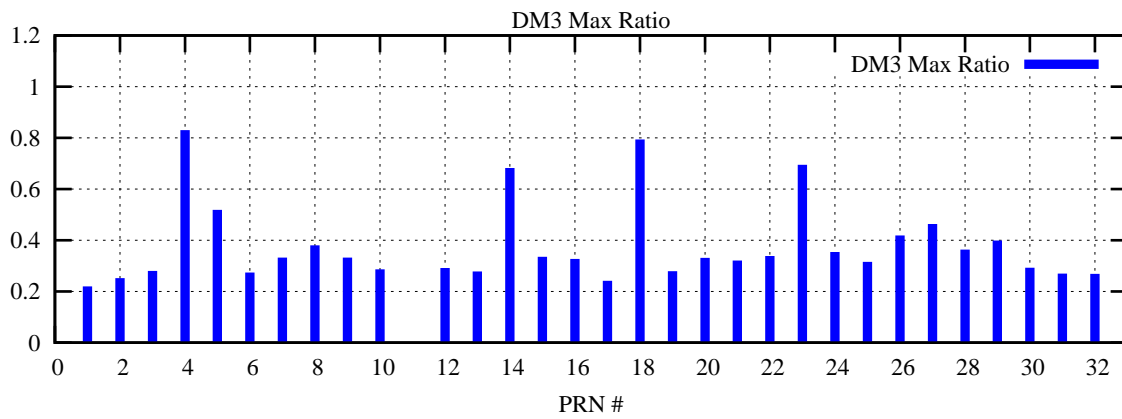

Ratio (PRN Bias/Threshold)

GpsWeek 2161 Day 1

Skinny (Type 0): PRN 8 22
Broad (Type 2): PRN 7 15 17 21 24