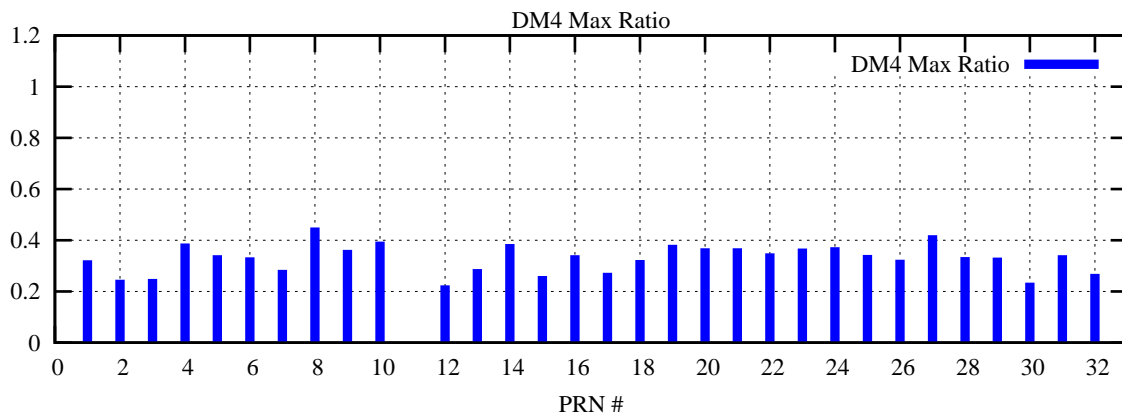

Ratio (PRN Bias/Threshold)

GpsWeek 2161 Day 1

Skinny (Type 0): PRN 8 22
Broad (Type 2): PRN 7 15 17 21 24