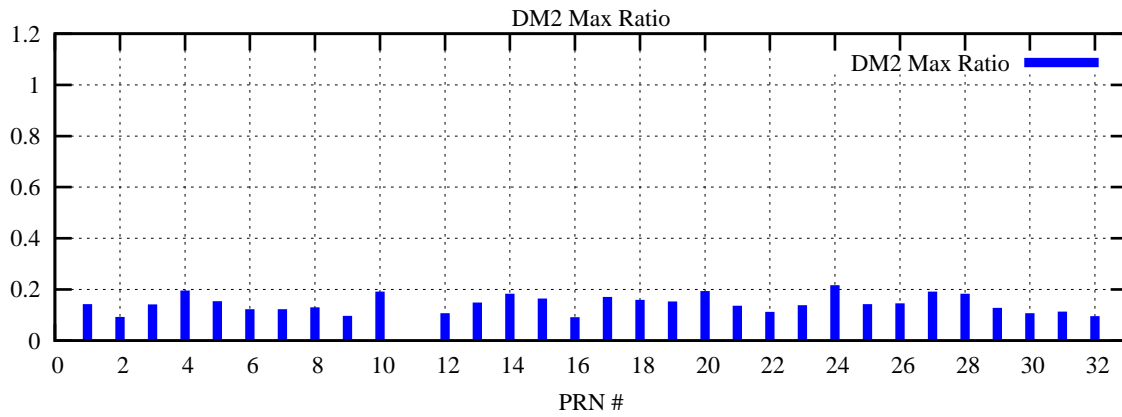

Ratio (PRN Bias/Threshold)

GpsWeek 2161 Day 1

Skinny (Type 0): PRN 8 22
Broad (Type 2): PRN 7 15 17 21 24