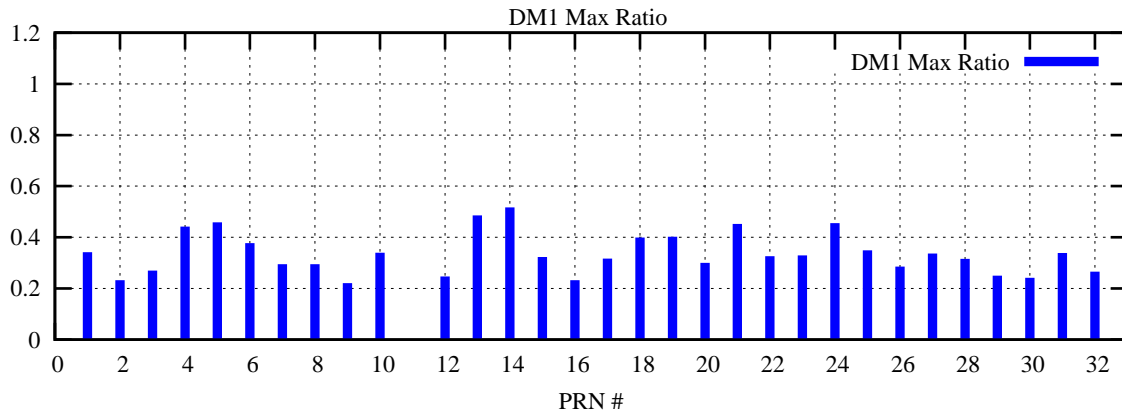

Ratio (PRN Bias/Threshold)

GpsWeek 2161 Day 1

Skinny (Type 0): PRN 8 22
Broad (Type 2): PRN 7 15 17 21 24