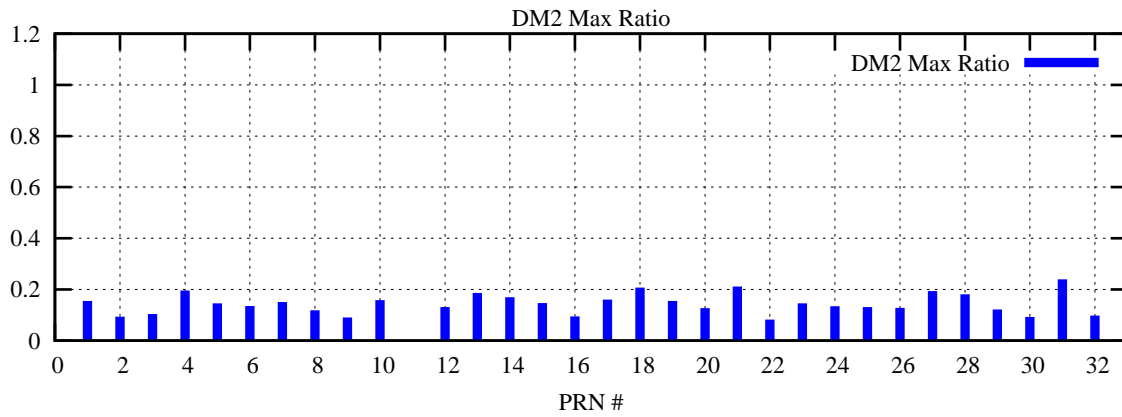

Ratio (PRN Bias/Threshold)

GpsWeek 2161 Day 3

Skinny (Type 0): PRN 8 22
Broad (Type 2): PRN 7 15 17 21 24