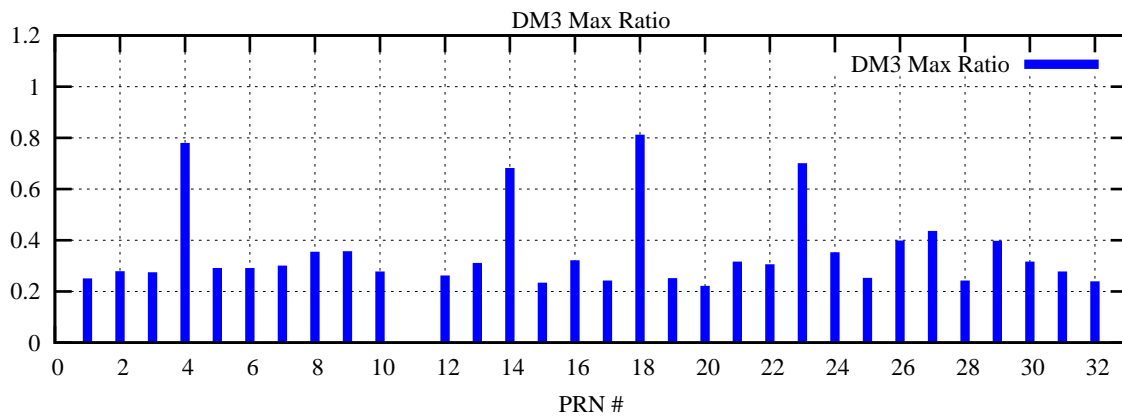

Ratio (PRN Bias/Threshold)

GpsWeek 2161 Day 3

Skinny (Type 0): PRN 8 22
Broad (Type 2): PRN 7 15 17 21 24