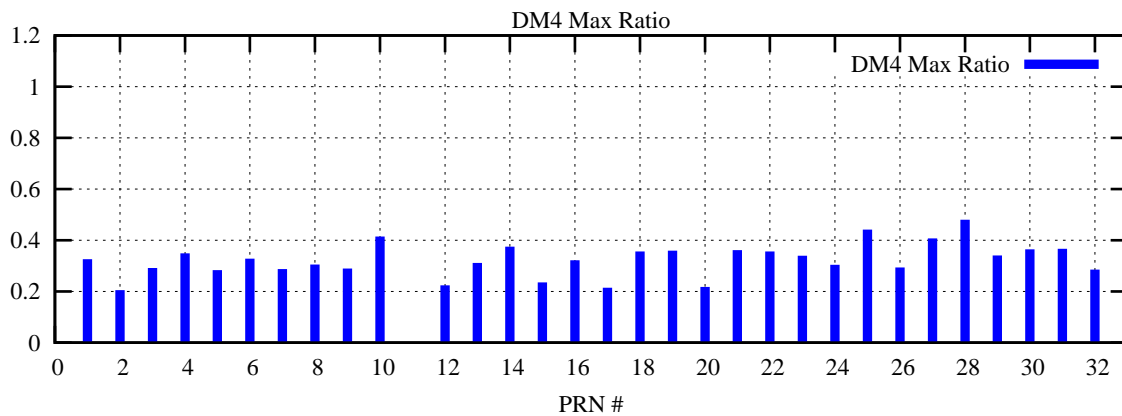

Ratio (PRN Bias/Threshold)

GpsWeek 2161 Day 3

Skinny (Type 0): PRN 8 22
Broad (Type 2): PRN 7 15 17 21 24