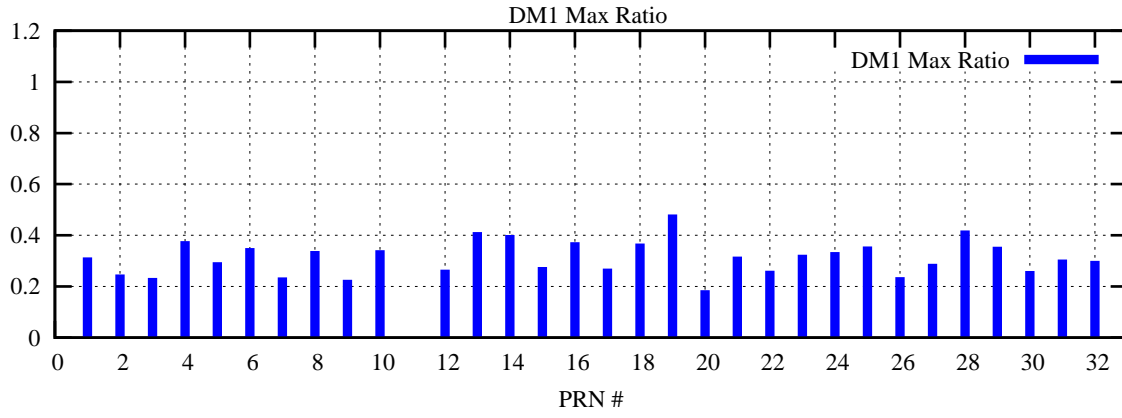

Ratio (PRN Bias/Threshold)

GpsWeek 2161 Day 3

Skinny (Type 0): PRN 8 22
Broad (Type 2): PRN 7 15 17 21 24