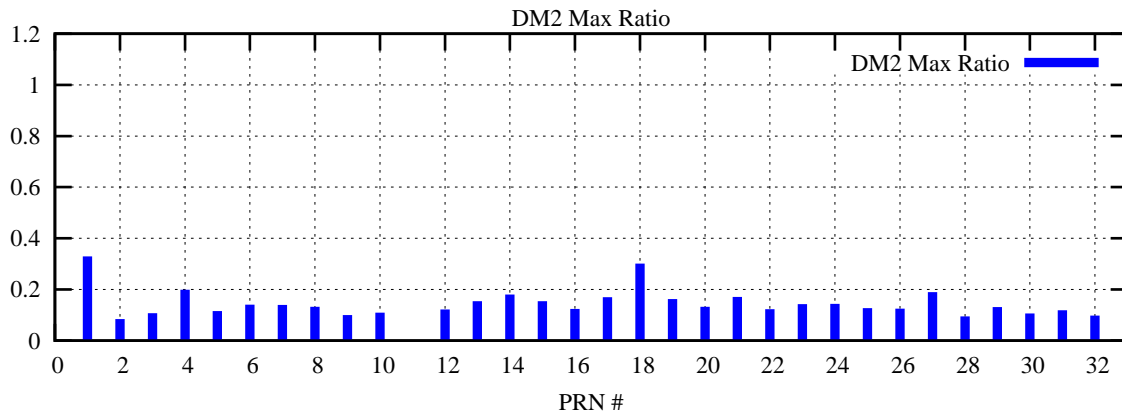

Ratio (PRN Bias/Threshold)

GpsWeek 2161 Day 6

Skinny (Type 0): PRN 8 22
Broad (Type 2): PRN 7 15 17 21 24