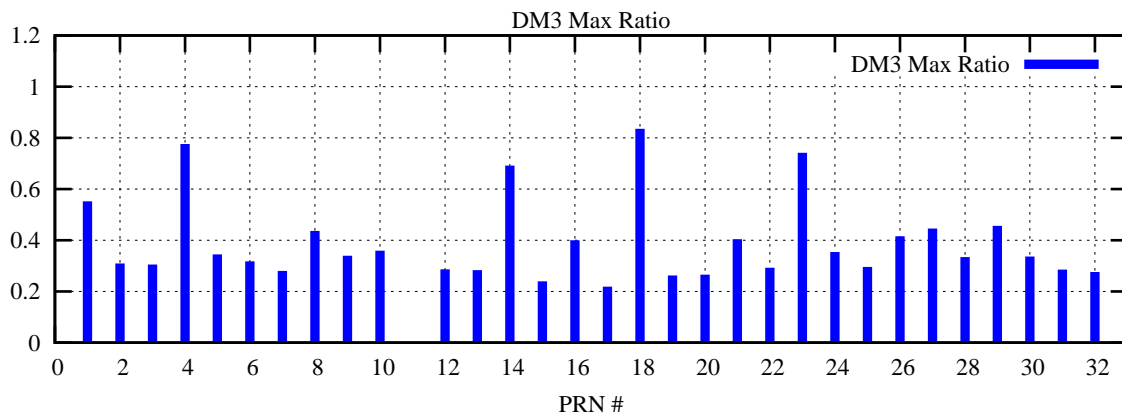

Ratio (PRN Bias/Threshold)

GpsWeek 2161 Day 6

Skinny (Type 0): PRN 8 22
Broad (Type 2): PRN 7 15 17 21 24