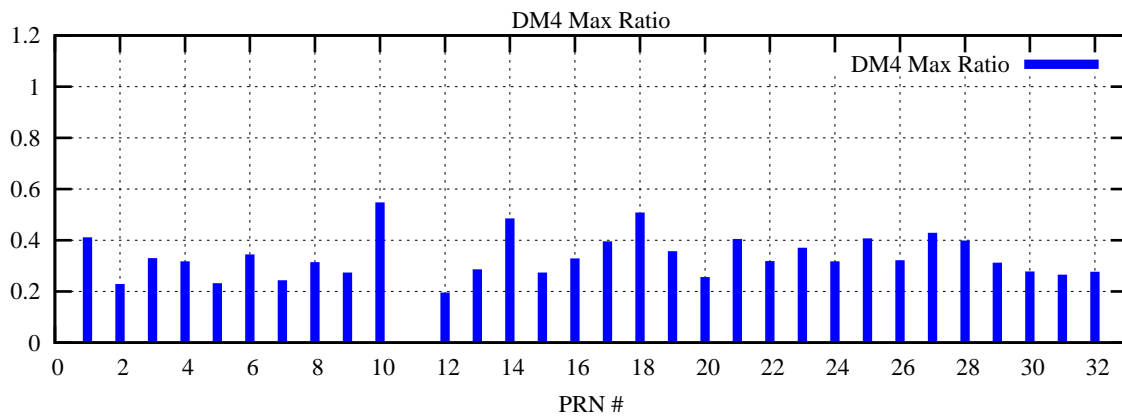

Ratio (PRN Bias/Threshold)

GpsWeek 2161 Day 6

Skinny (Type 0): PRN 8 22
Broad (Type 2): PRN 7 15 17 21 24