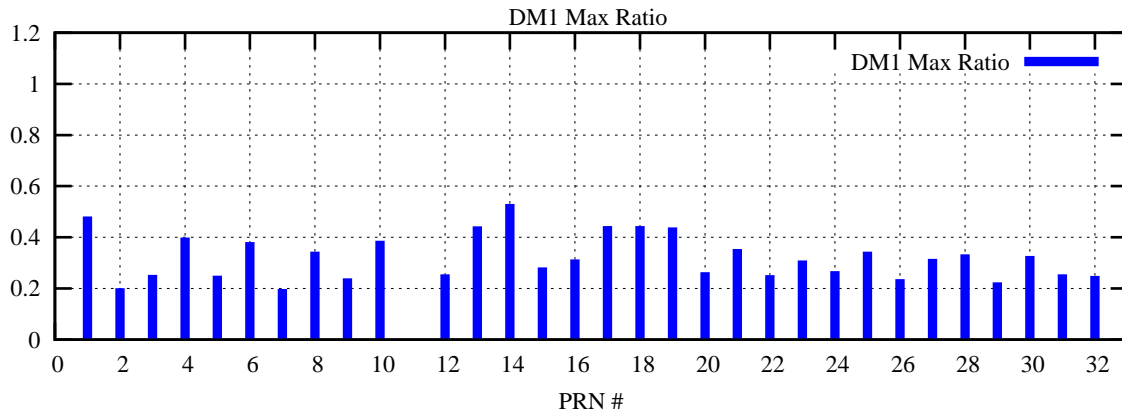

Ratio (PRN Bias/Threshold)

GpsWeek 2161 Day 6

Skinny (Type 0): PRN 8 22
Broad (Type 2): PRN 7 15 17 21 24