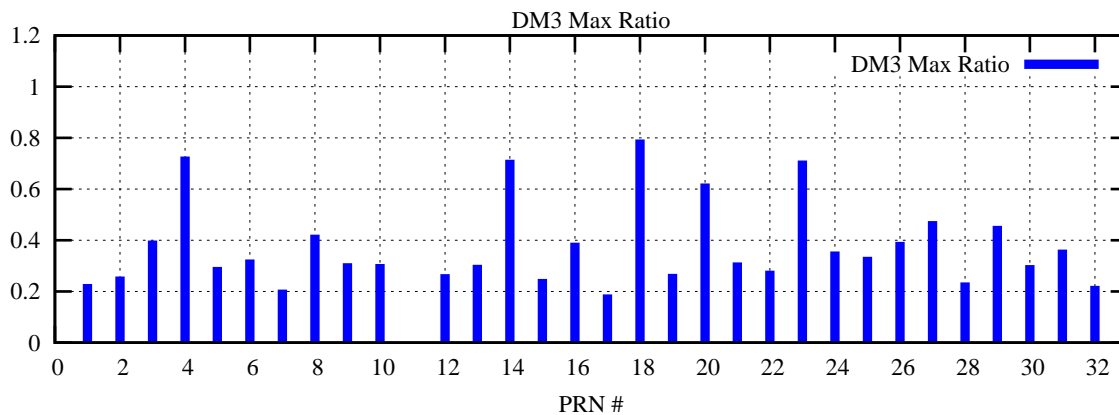

Ratio (PRN Bias/Threshold)

GpsWeek 2162 Day 0

Skinny (Type 0): PRN 8 22  
Broad (Type 2): PRN 7 15 17 21 24