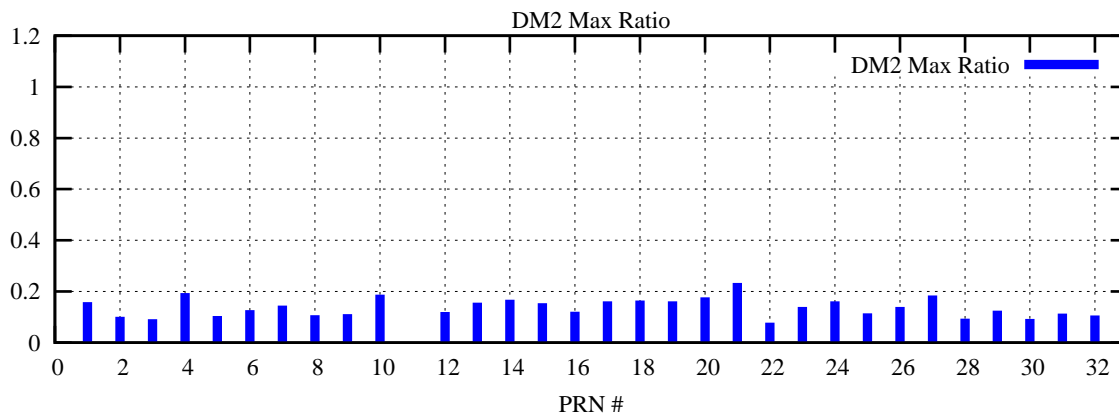

Ratio (PRN Bias/Threshold)

GpsWeek 2162 Day 0

Skinny (Type 0): PRN 8 22  
Broad (Type 2): PRN 7 15 17 21 24