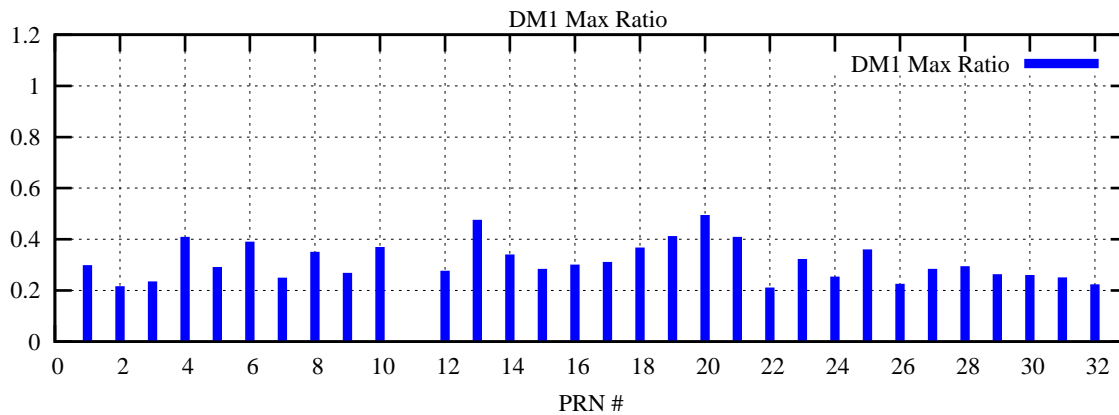

Ratio (PRN Bias/Threshold)

GpsWeek 2162 Day 0

Skinny (Type 0): PRN 8 22  
Broad (Type 2): PRN 7 15 17 21 24