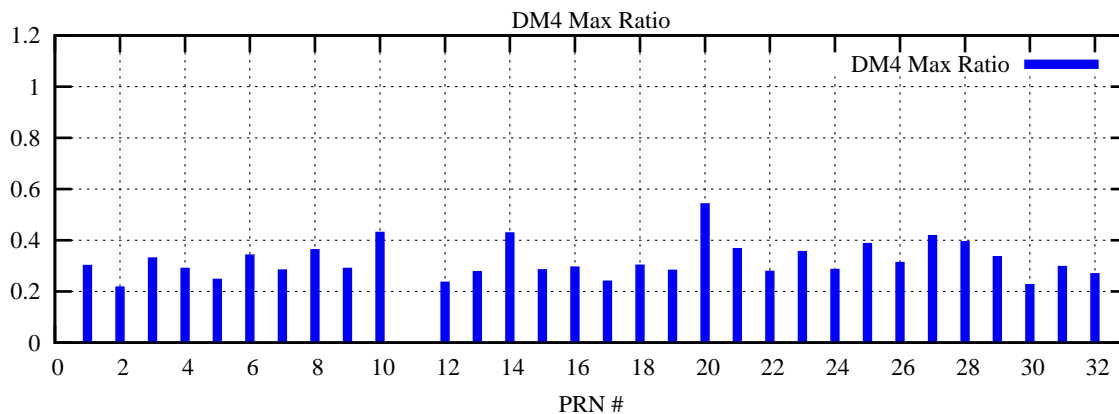

Ratio (PRN Bias/Threshold)

GpsWeek 2162 Day 0

Skinny (Type 0): PRN 8 22  
Broad (Type 2): PRN 7 15 17 21 24