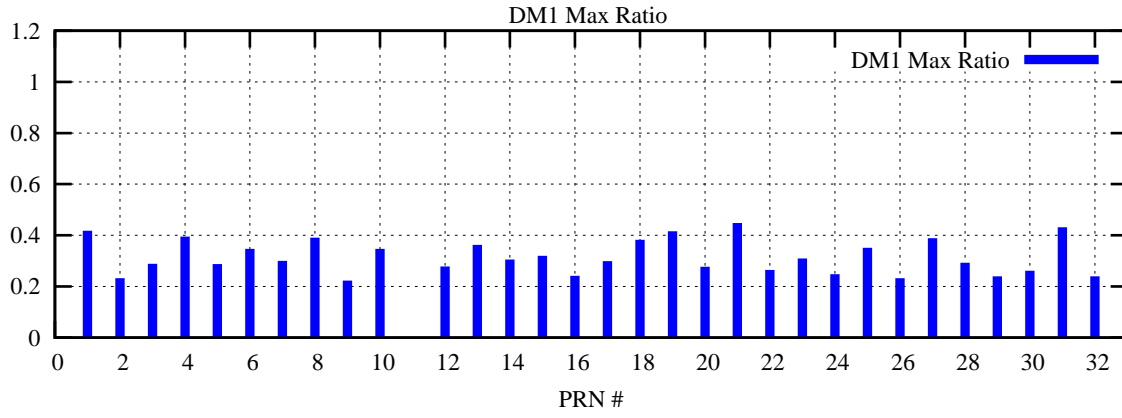

Ratio (PRN Bias/Threshold)

GpsWeek 2162 Day 1

Skinny (Type 0): PRN 8 22
Broad (Type 2): PRN 7 15 17 21 24