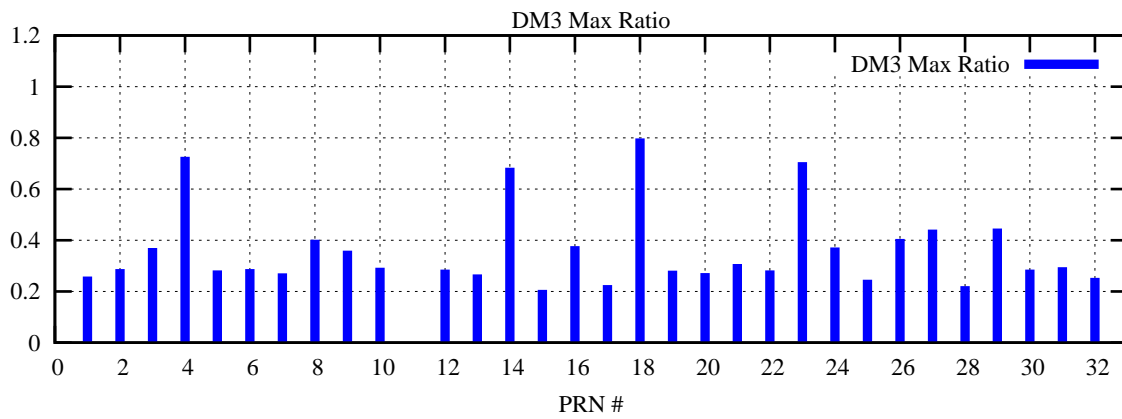

Ratio (PRN Bias/Threshold)

GpsWeek 2162 Day 1

Skinny (Type 0): PRN 8 22
Broad (Type 2): PRN 7 15 17 21 24