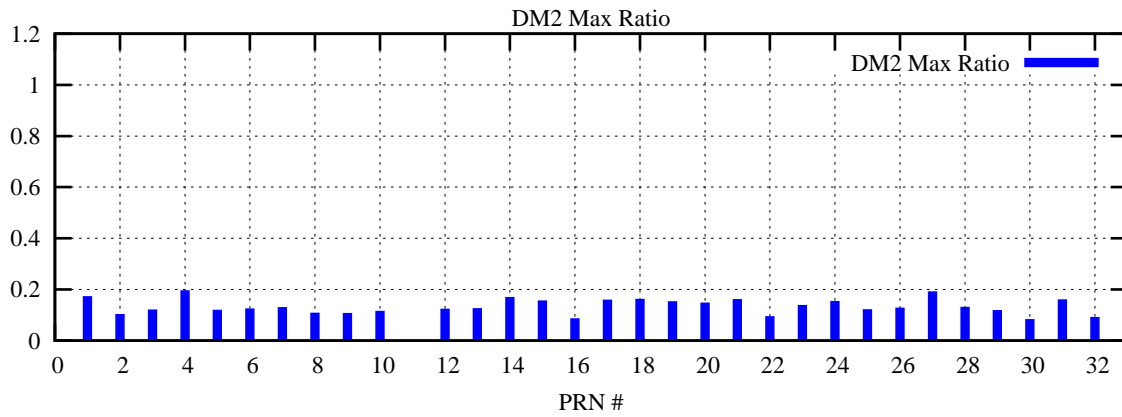

Ratio (PRN Bias/Threshold)

GpsWeek 2162 Day 1

Skinny (Type 0): PRN 8 22
Broad (Type 2): PRN 7 15 17 21 24