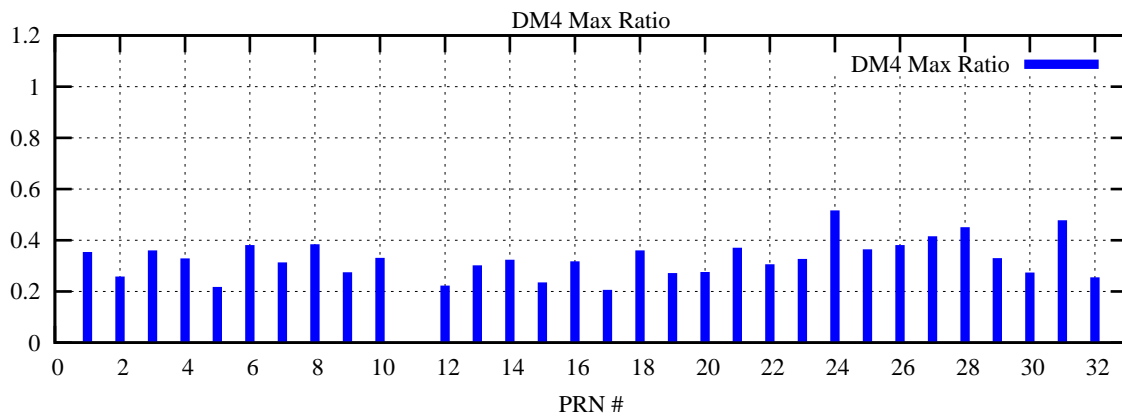

Ratio (PRN Bias/Threshold)

GpsWeek 2162 Day 1

Skinny (Type 0): PRN 8 22
Broad (Type 2): PRN 7 15 17 21 24