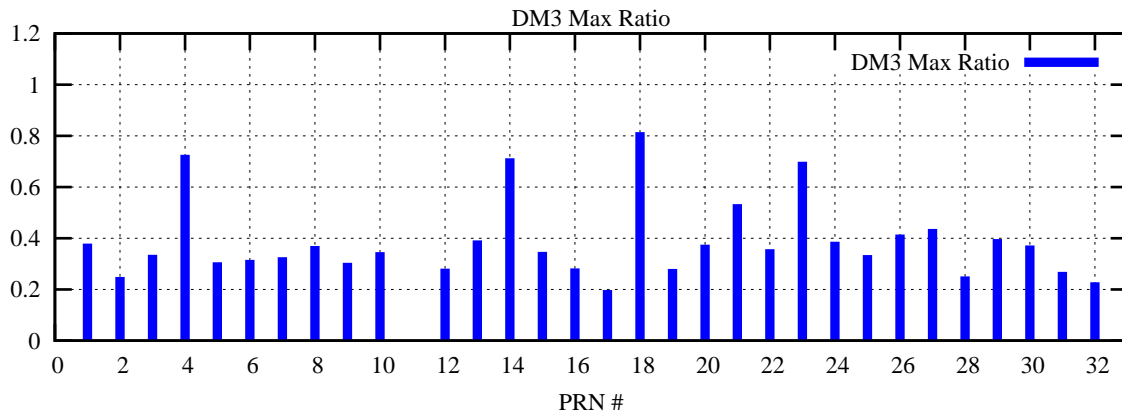

Ratio (PRN Bias/Threshold)

GpsWeek 2162 Day 4

Skinny (Type 0): PRN 8 22
Broad (Type 2): PRN 7 15 17 21 24