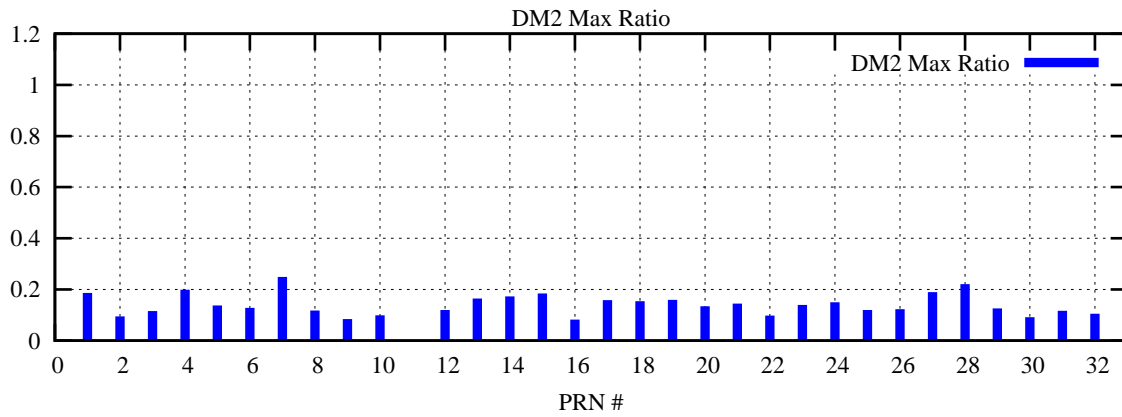

Ratio (PRN Bias/Threshold)

GpsWeek 2162 Day 4

Skinny (Type 0): PRN 8 22
Broad (Type 2): PRN 7 15 17 21 24