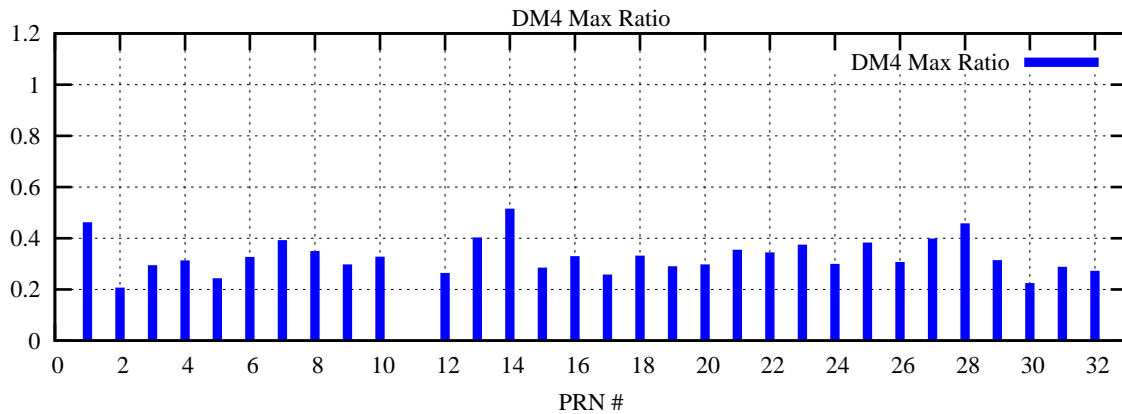

Ratio (PRN Bias/Threshold)

GpsWeek 2162 Day 4

Skinny (Type 0): PRN 8 22
Broad (Type 2): PRN 7 15 17 21 24