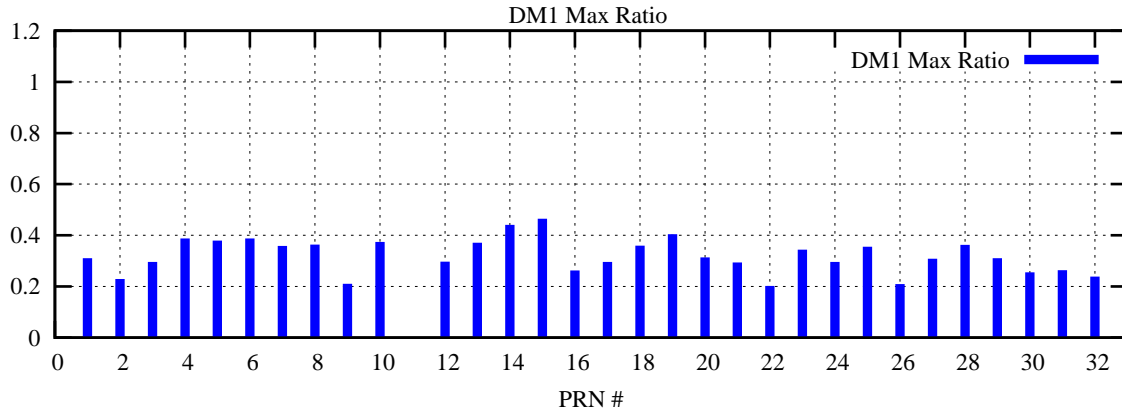

Ratio (PRN Bias/Threshold)

GpsWeek 2162 Day 4

Skinny (Type 0): PRN 8 22
Broad (Type 2): PRN 7 15 17 21 24