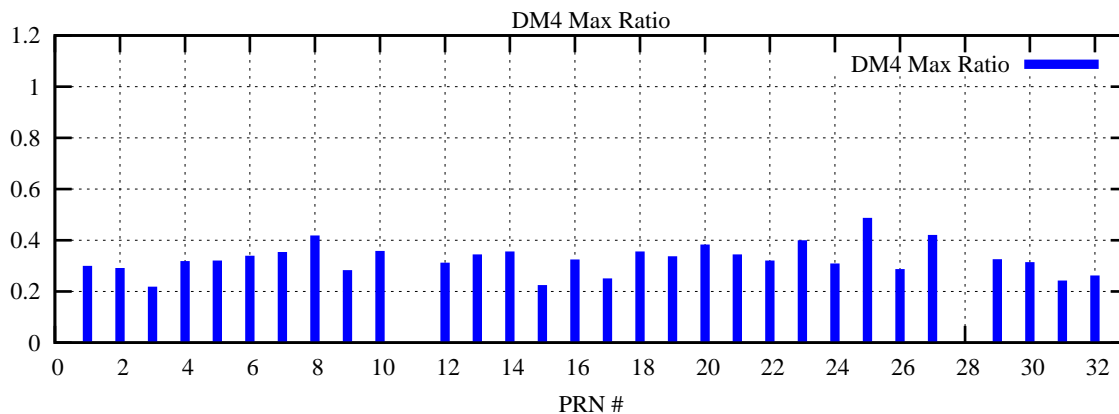

Ratio (PRN Bias/Threshold)

GpsWeek 2163 Day 6

Skinny (Type 0): PRN 8 22
Broad (Type 2): PRN 7 15 17 21 24