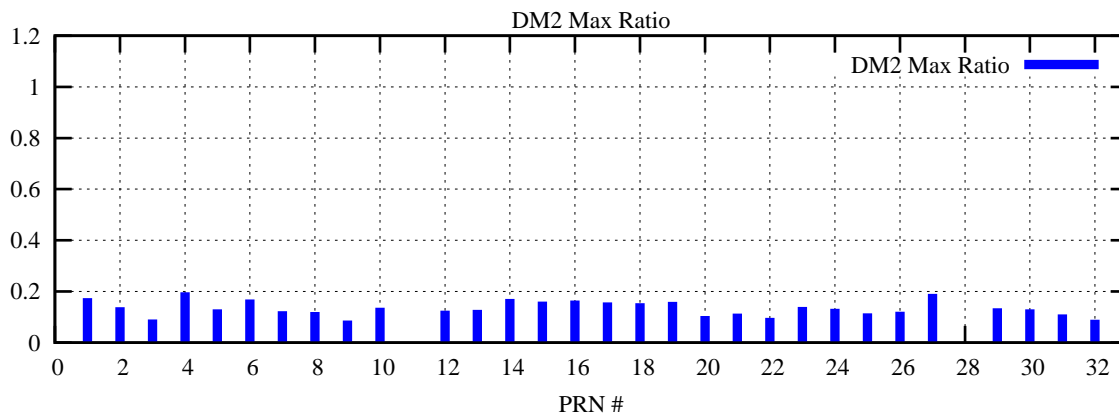

Ratio (PRN Bias/Threshold)

GpsWeek 2163 Day 6

Skinny (Type 0): PRN 8 22
Broad (Type 2): PRN 7 15 17 21 24