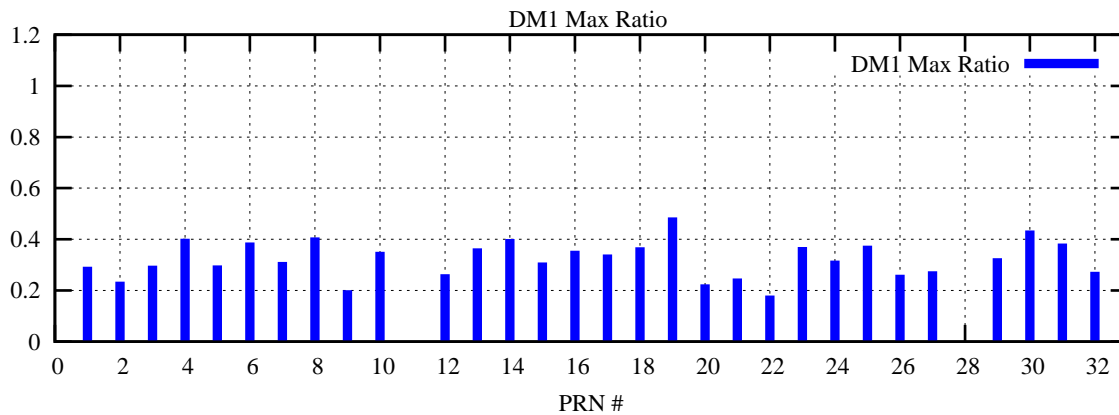

Ratio (PRN Bias/Threshold)

GpsWeek 2163 Day 6

Skinny (Type 0): PRN 8 22
Broad (Type 2): PRN 7 15 17 21 24