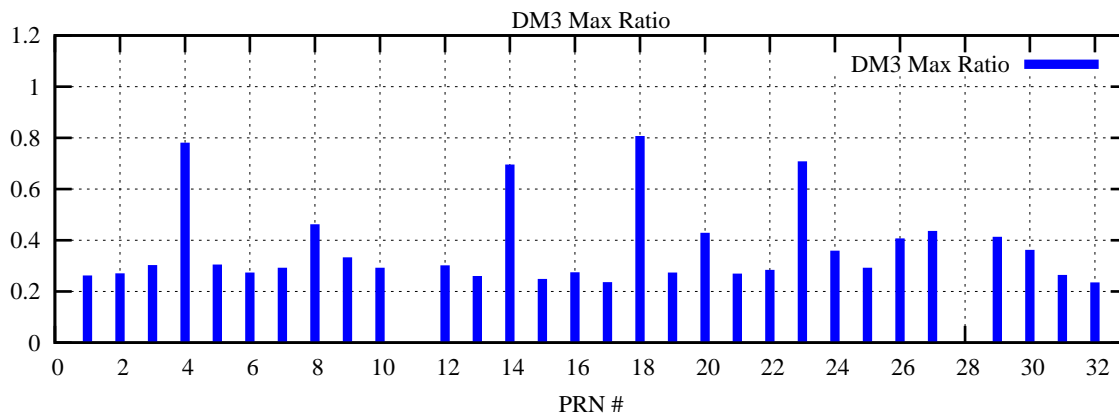

Ratio (PRN Bias/Threshold)

GpsWeek 2163 Day 6

Skinny (Type 0): PRN 8 22
Broad (Type 2): PRN 7 15 17 21 24