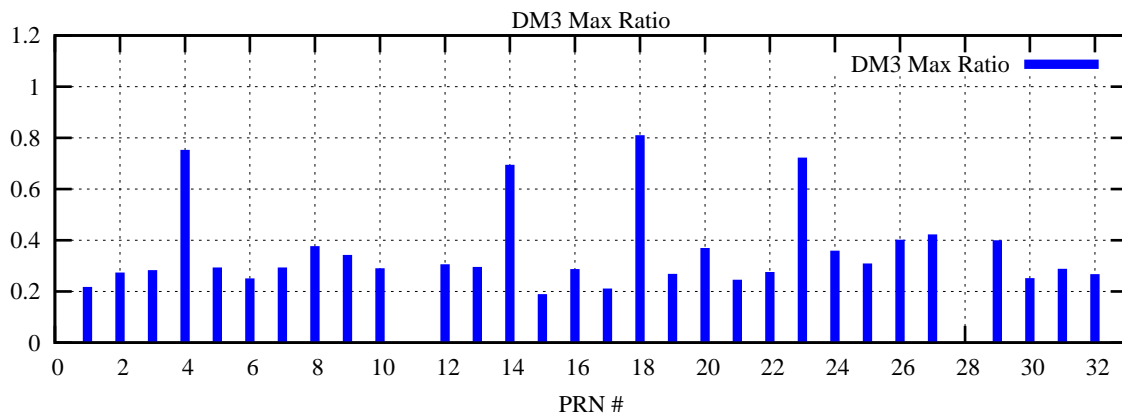

Ratio (PRN Bias/Threshold)

GpsWeek 2164 Day 0

Skinny (Type 0): PRN 8 22  
Broad (Type 2): PRN 7 15 17 21 24