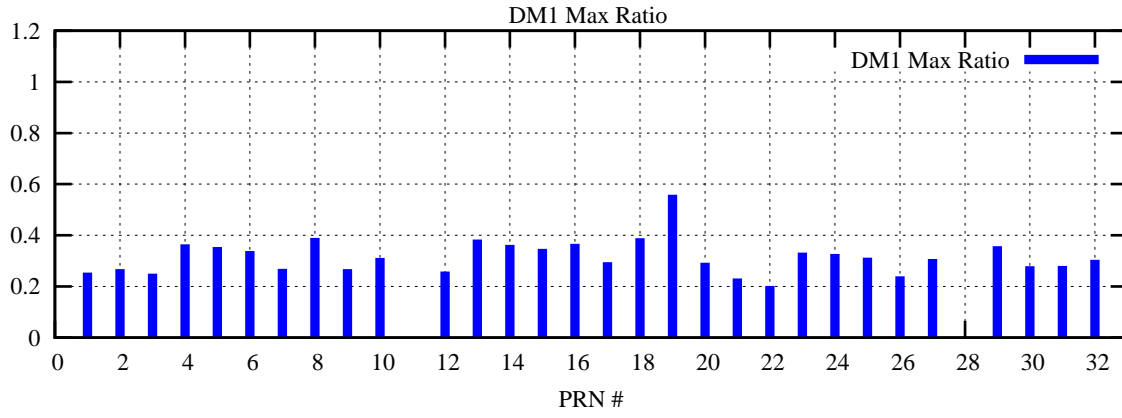

Ratio (PRN Bias/Threshold)

GpsWeek 2164 Day 0

Skinny (Type 0): PRN 8 22  
Broad (Type 2): PRN 7 15 17 21 24