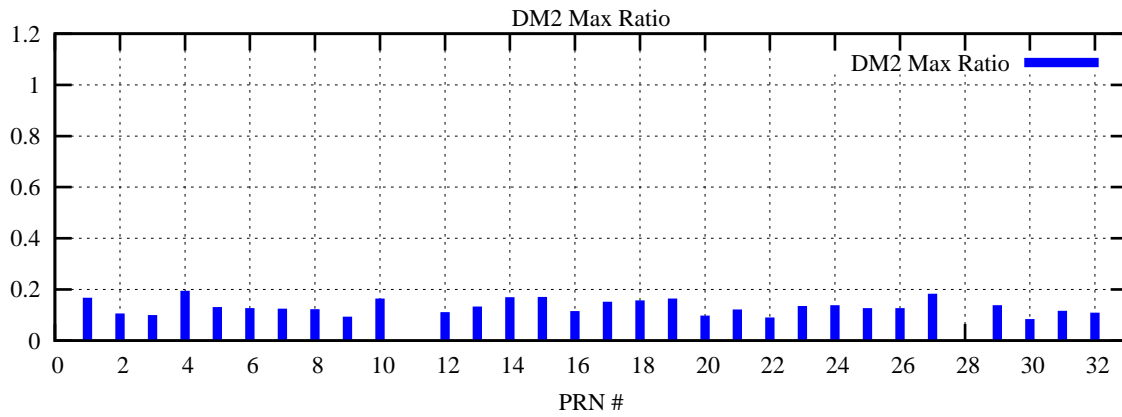

Ratio (PRN Bias/Threshold)

GpsWeek 2164 Day 0

Skinny (Type 0): PRN 8 22  
Broad (Type 2): PRN 7 15 17 21 24