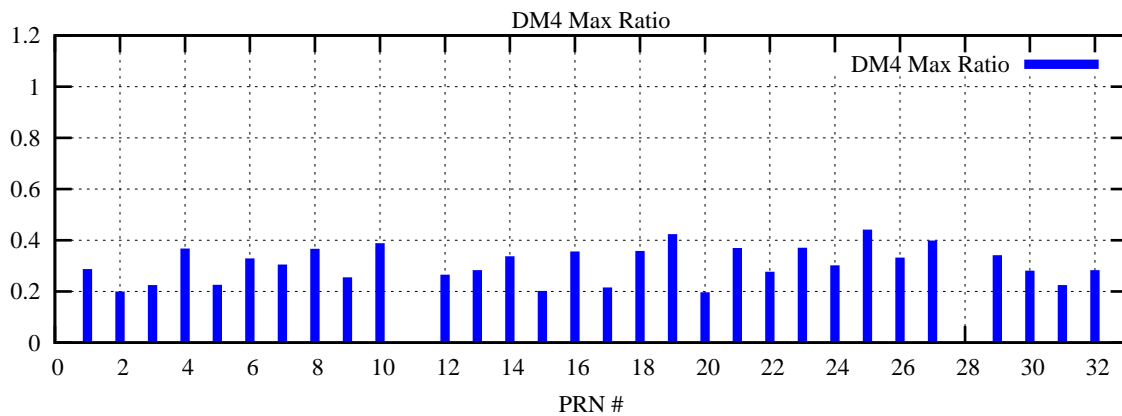

Ratio (PRN Bias/Threshold)

GpsWeek 2164 Day 0

Skinny (Type 0): PRN 8 22  
Broad (Type 2): PRN 7 15 17 21 24