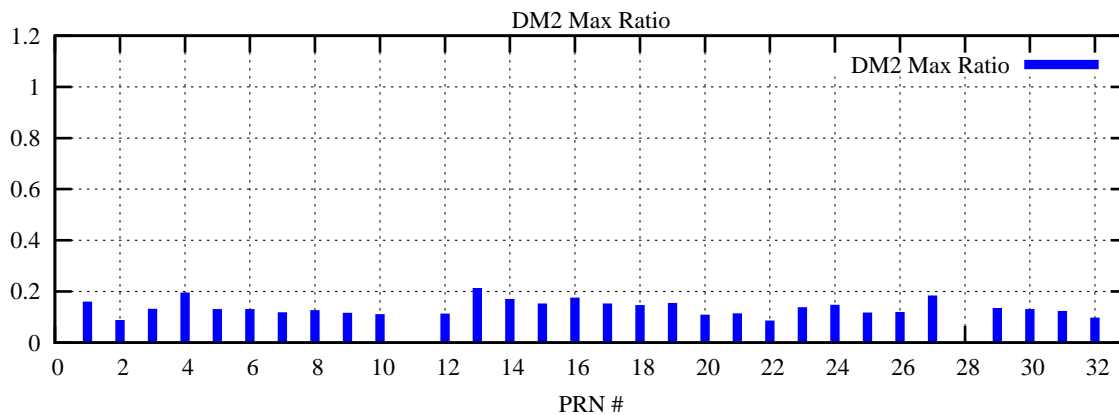

Ratio (PRN Bias/Threshold)

GpsWeek 2164 Day 1

Skinny (Type 0): PRN 8 22
Broad (Type 2): PRN 7 15 17 21 24