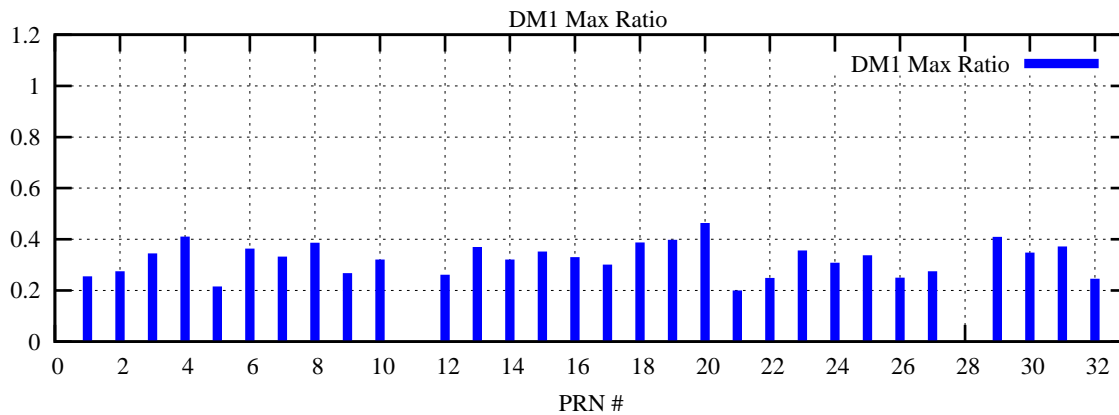

Ratio (PRN Bias/Threshold)

GpsWeek 2164 Day 1

Skinny (Type 0): PRN 8 22
Broad (Type 2): PRN 7 15 17 21 24