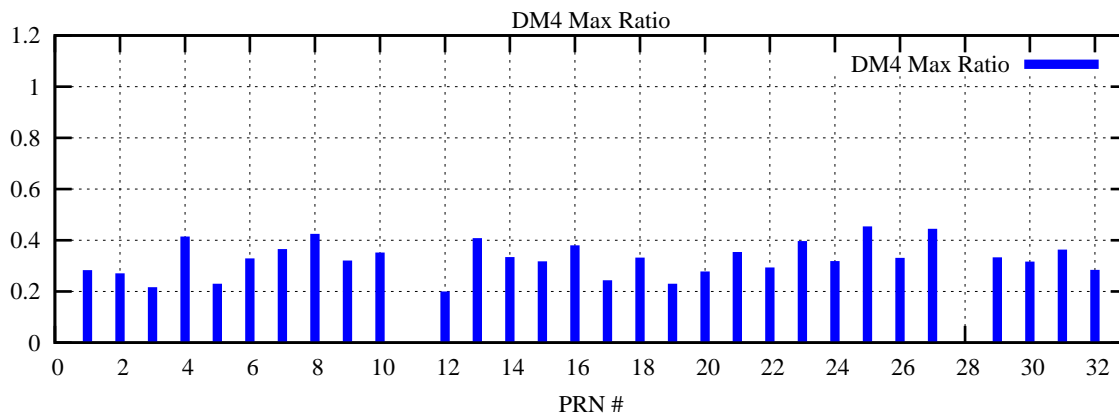

Ratio (PRN Bias/Threshold)

GpsWeek 2164 Day 1

Skinny (Type 0): PRN 8 22
Broad (Type 2): PRN 7 15 17 21 24