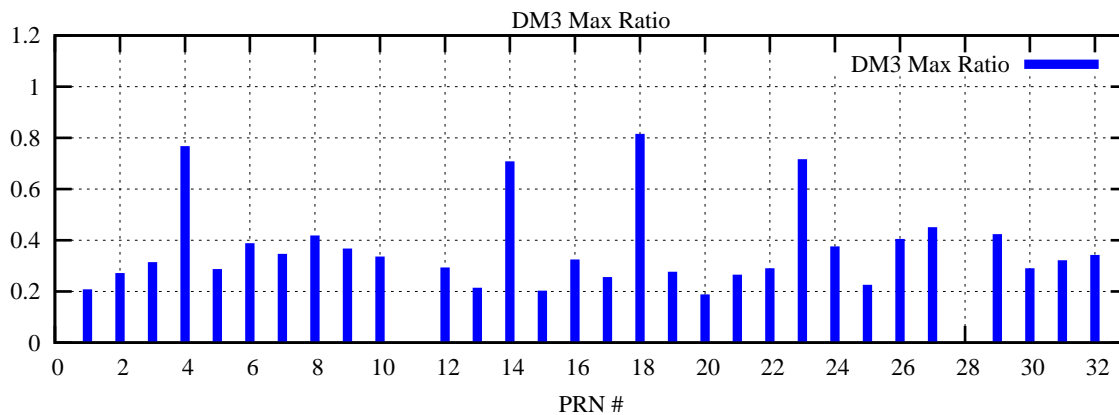

Ratio (PRN Bias/Threshold)

GpsWeek 2164 Day 1

Skinny (Type 0): PRN 8 22
Broad (Type 2): PRN 7 15 17 21 24