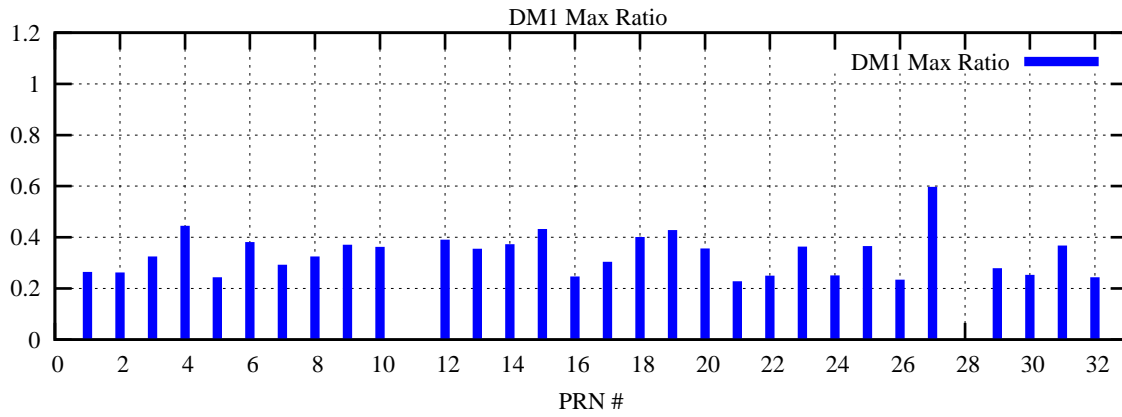

Ratio (PRN Bias/Threshold)

GpsWeek 2164 Day 4

Skinny (Type 0): PRN 8 22
Broad (Type 2): PRN 7 15 17 21 24