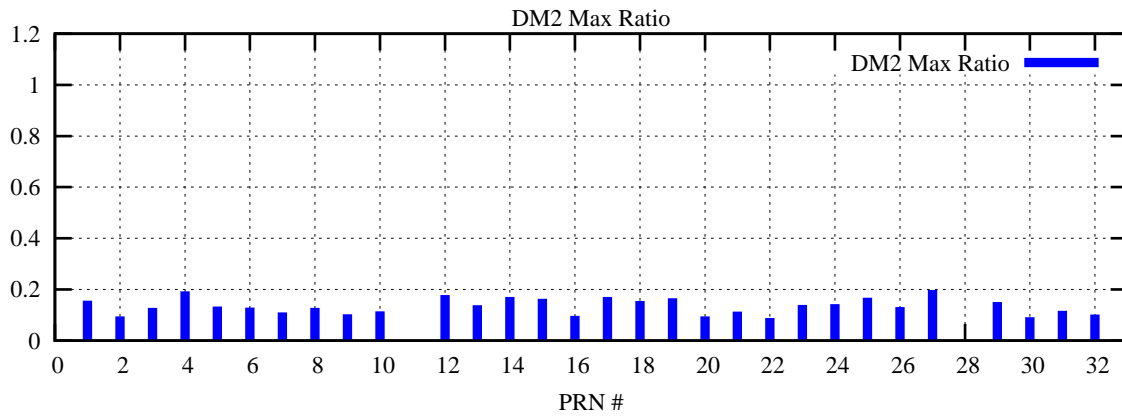

Ratio (PRN Bias/Threshold)

GpsWeek 2164 Day 4

Skinny (Type 0): PRN 8 22
Broad (Type 2): PRN 7 15 17 21 24