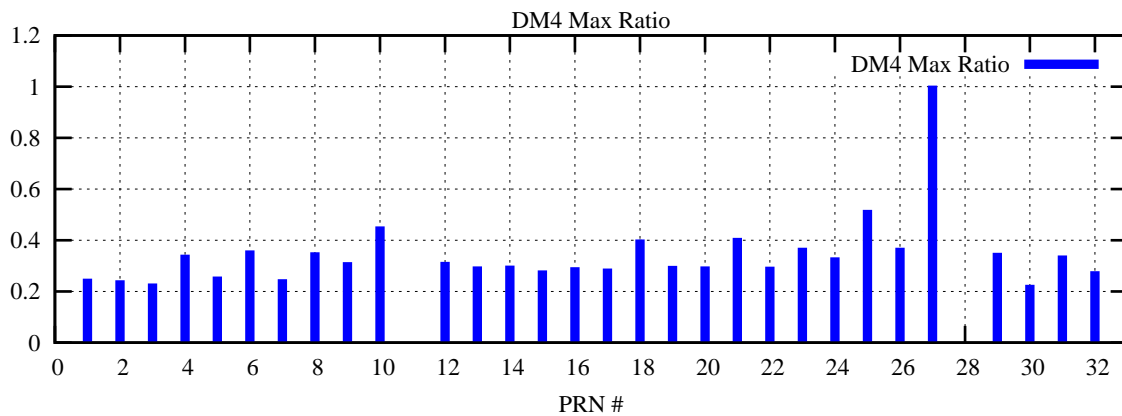

Ratio (PRN Bias/Threshold)

GpsWeek 2164 Day 4

Skinny (Type 0): PRN 8 22
Broad (Type 2): PRN 7 15 17 21 24