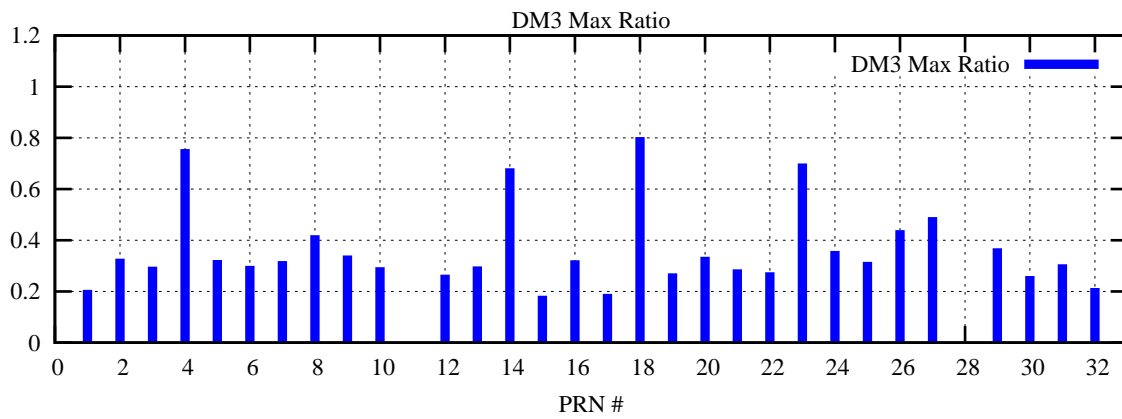

Ratio (PRN Bias/Threshold)

GpsWeek 2164 Day 4

Skinny (Type 0): PRN 8 22
Broad (Type 2): PRN 7 15 17 21 24