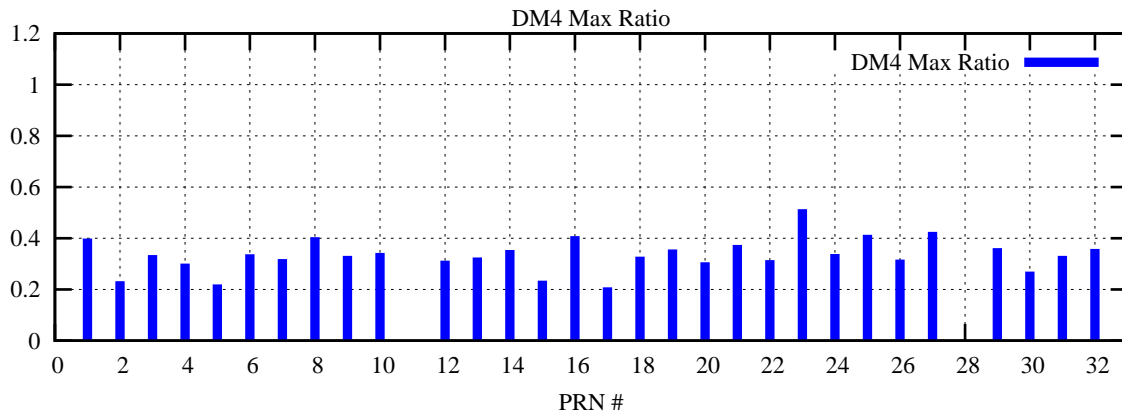

Ratio (PRN Bias/Threshold)

GpsWeek 2164 Day 5

Skinny (Type 0): PRN 8 22
Broad (Type 2): PRN 7 15 17 21 24