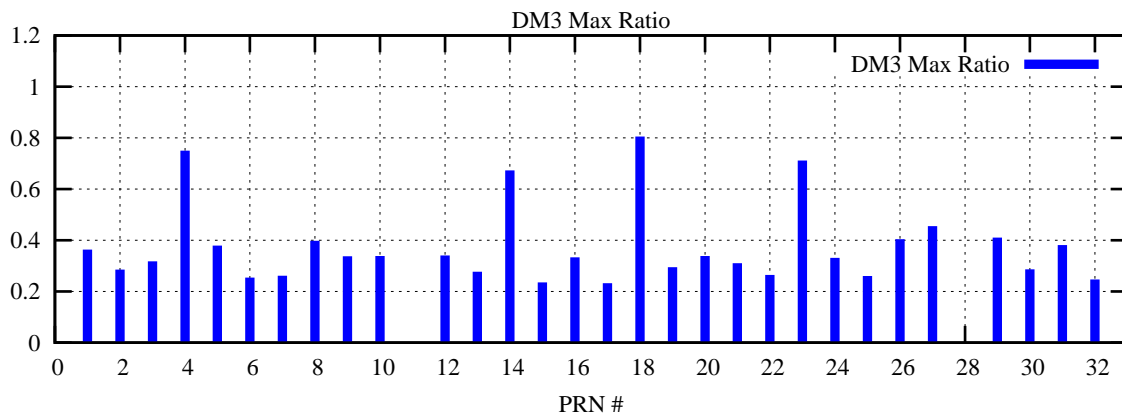

Ratio (PRN Bias/Threshold)

GpsWeek 2164 Day 5

Skinny (Type 0): PRN 8 22
Broad (Type 2): PRN 7 15 17 21 24