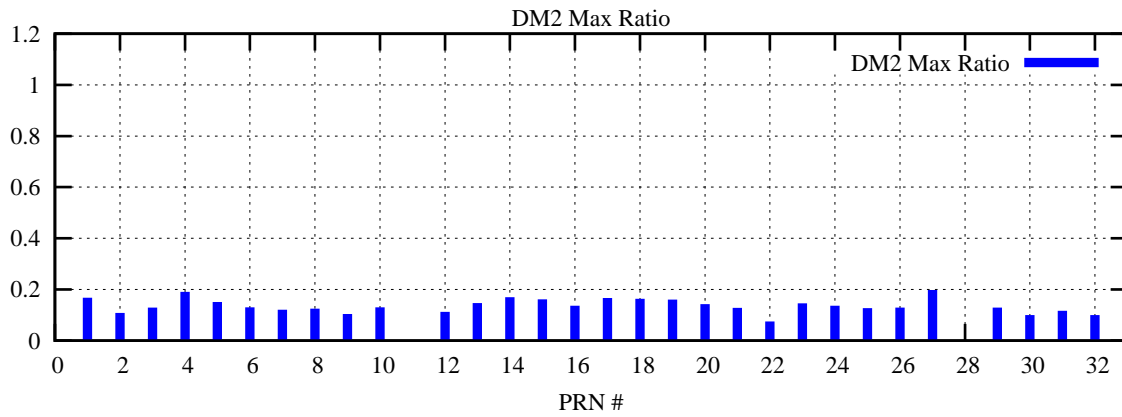

Ratio (PRN Bias/Threshold)

GpsWeek 2164 Day 5

Skinny (Type 0): PRN 8 22
Broad (Type 2): PRN 7 15 17 21 24