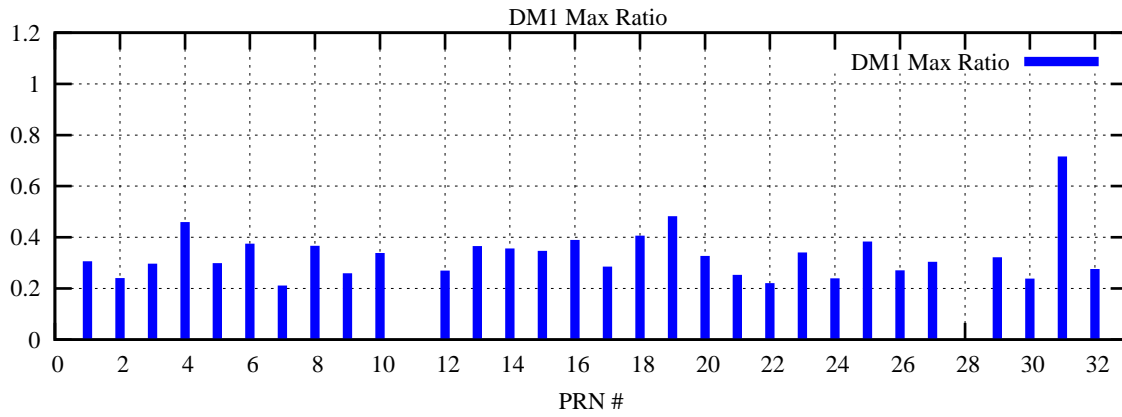

Ratio (PRN Bias/Threshold)

GpsWeek 2164 Day 5

Skinny (Type 0): PRN 8 22
Broad (Type 2): PRN 7 15 17 21 24