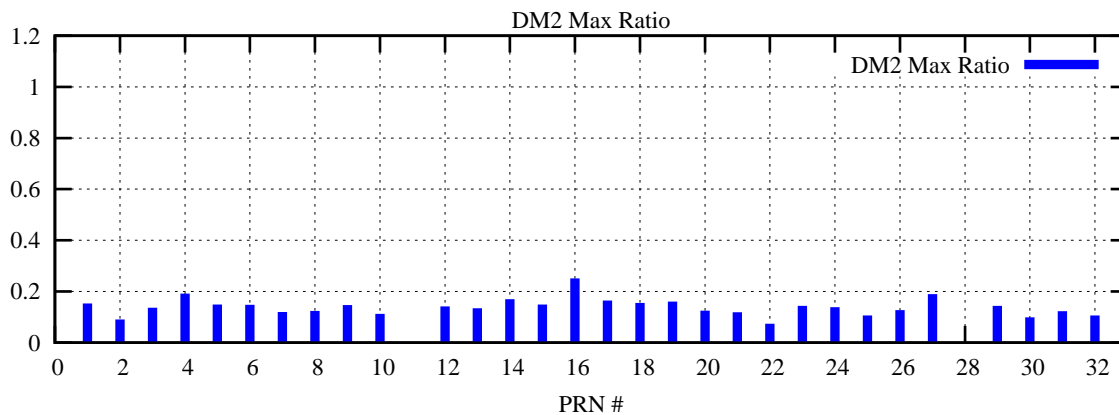

Ratio (PRN Bias/Threshold)

GpsWeek 2164 Day 6

Skinny (Type 0): PRN 8 22
Broad (Type 2): PRN 7 15 17 21 24