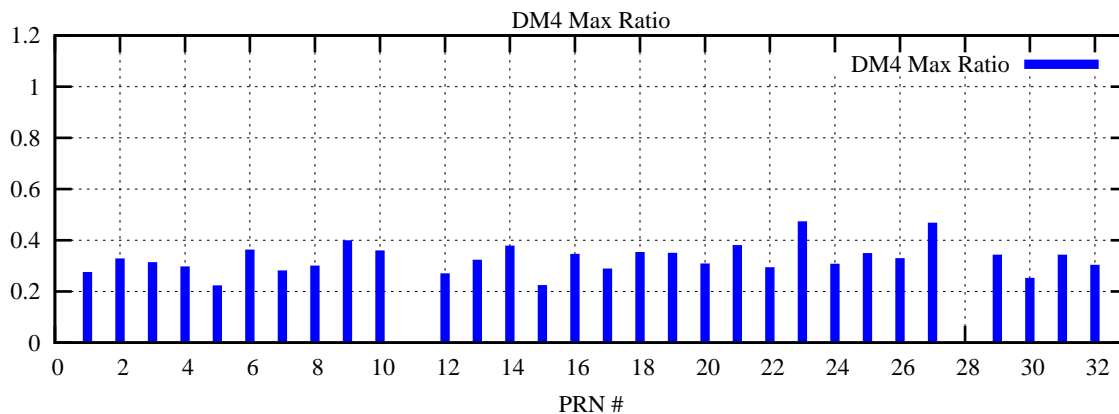

Ratio (PRN Bias/Threshold)

GpsWeek 2164 Day 6

Skinny (Type 0): PRN 8 22
Broad (Type 2): PRN 7 15 17 21 24