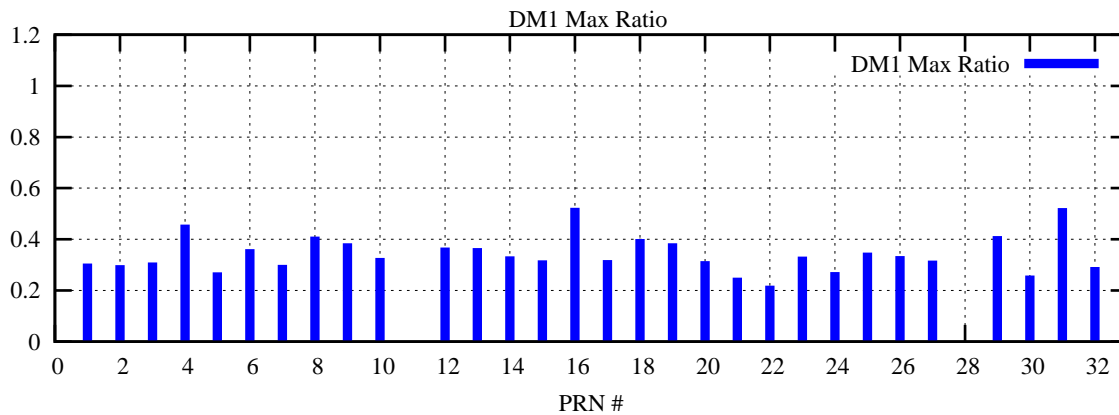

Ratio (PRN Bias/Threshold)

GpsWeek 2164 Day 6

Skinny (Type 0): PRN 8 22
Broad (Type 2): PRN 7 15 17 21 24