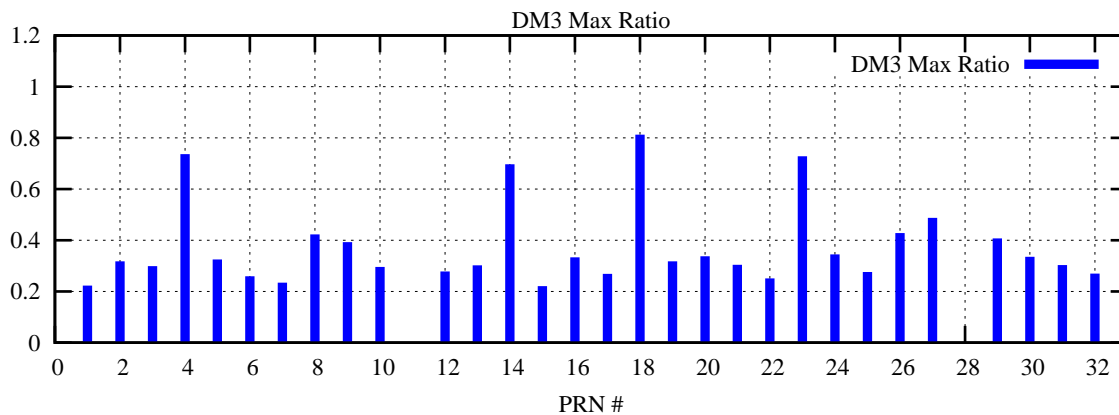

Ratio (PRN Bias/Threshold)

GpsWeek 2164 Day 6

Skinny (Type 0): PRN 8 22
Broad (Type 2): PRN 7 15 17 21 24