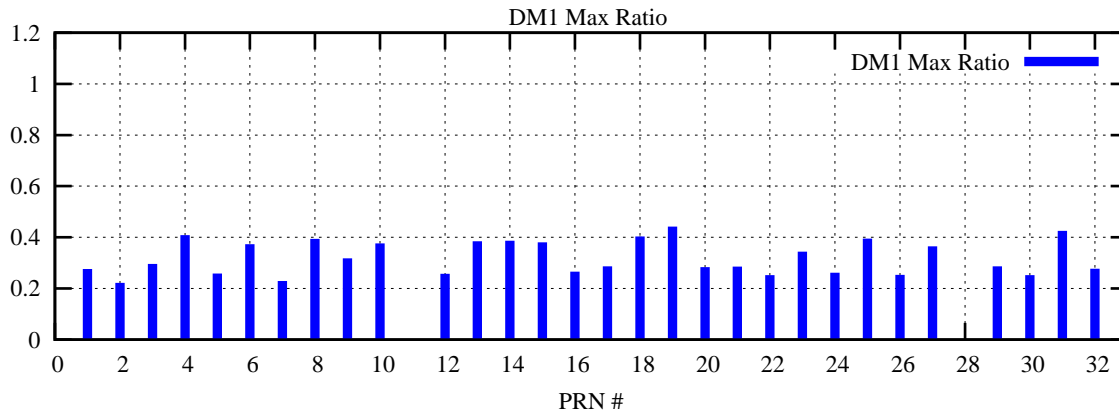

Ratio (PRN Bias/Threshold)

GpsWeek 2165 Day 2

Skinny (Type 0): PRN 8 22
Broad (Type 2): PRN 7 15 17 21 24