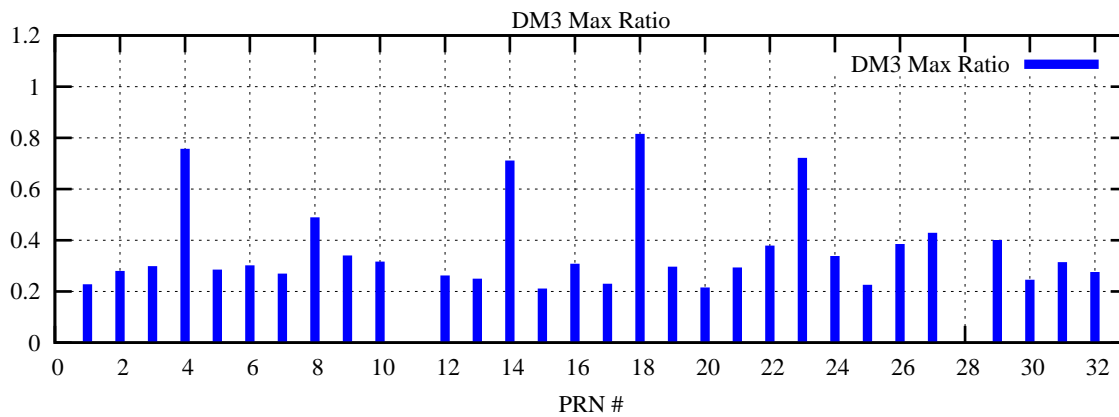

Ratio (PRN Bias/Threshold)

GpsWeek 2165 Day 2

Skinny (Type 0): PRN 8 22
Broad (Type 2): PRN 7 15 17 21 24