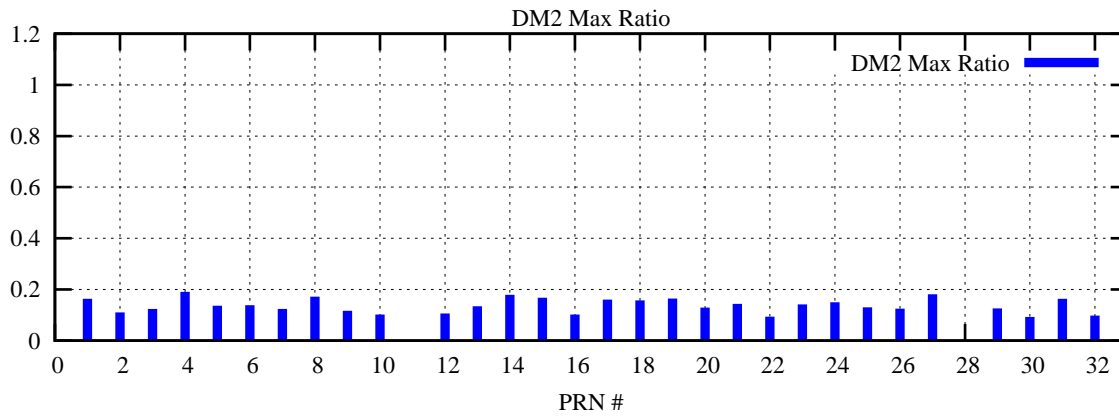

Ratio (PRN Bias/Threshold)

GpsWeek 2165 Day 2

Skinny (Type 0): PRN 8 22
Broad (Type 2): PRN 7 15 17 21 24