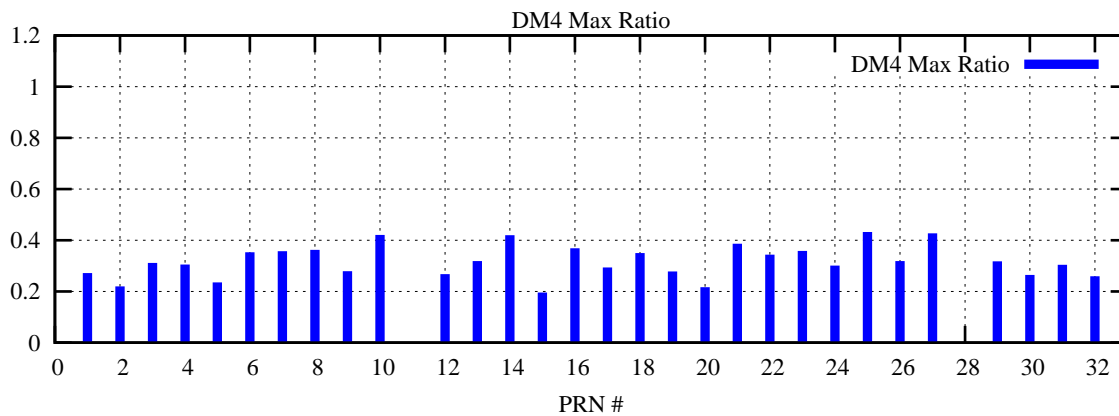

Ratio (PRN Bias/Threshold)

GpsWeek 2165 Day 2

Skinny (Type 0): PRN 8 22
Broad (Type 2): PRN 7 15 17 21 24