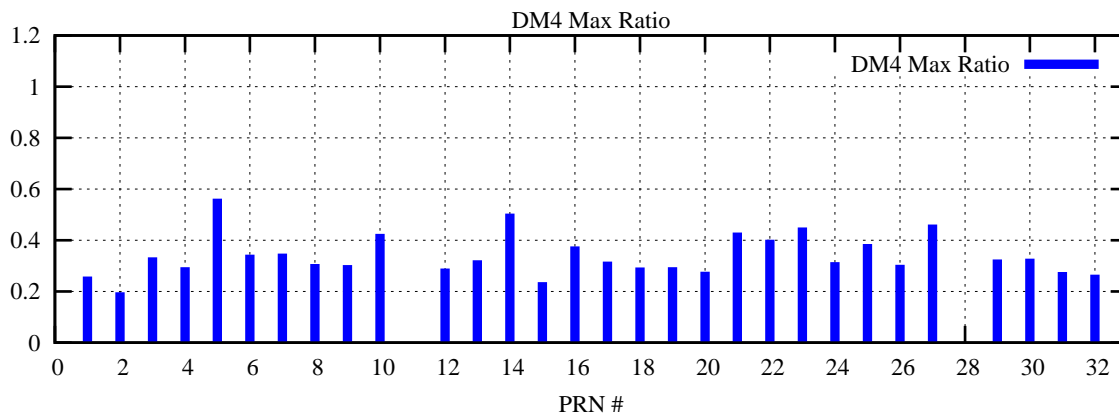

Ratio (PRN Bias/Threshold)

GpsWeek 2165 Day 3

Skinny (Type 0): PRN 8 22
Broad (Type 2): PRN 7 15 17 21 24