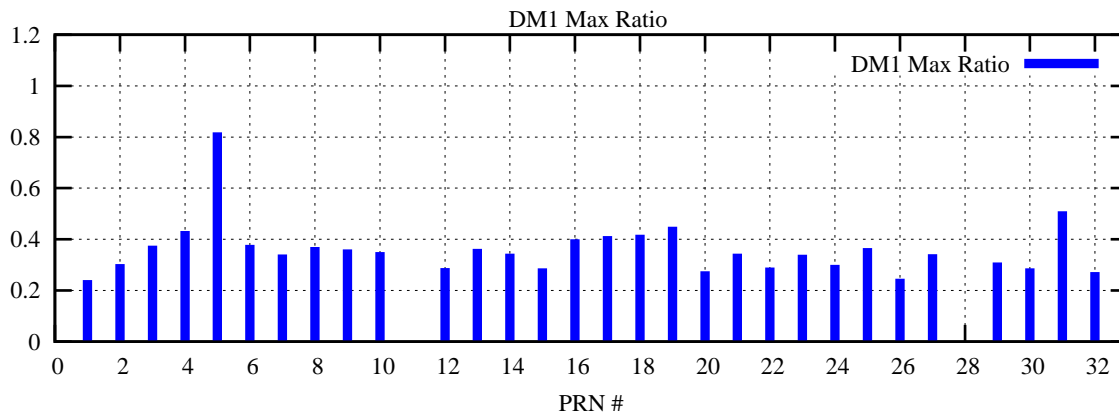

Ratio (PRN Bias/Threshold)

GpsWeek 2165 Day 3

Skinny (Type 0): PRN 8 22
Broad (Type 2): PRN 7 15 17 21 24