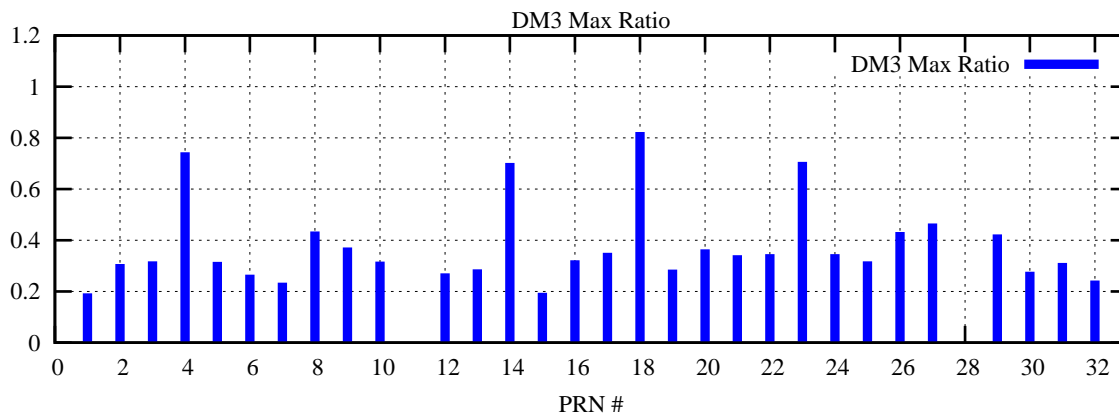

Ratio (PRN Bias/Threshold)

GpsWeek 2165 Day 3

Skinny (Type 0): PRN 8 22
Broad (Type 2): PRN 7 15 17 21 24