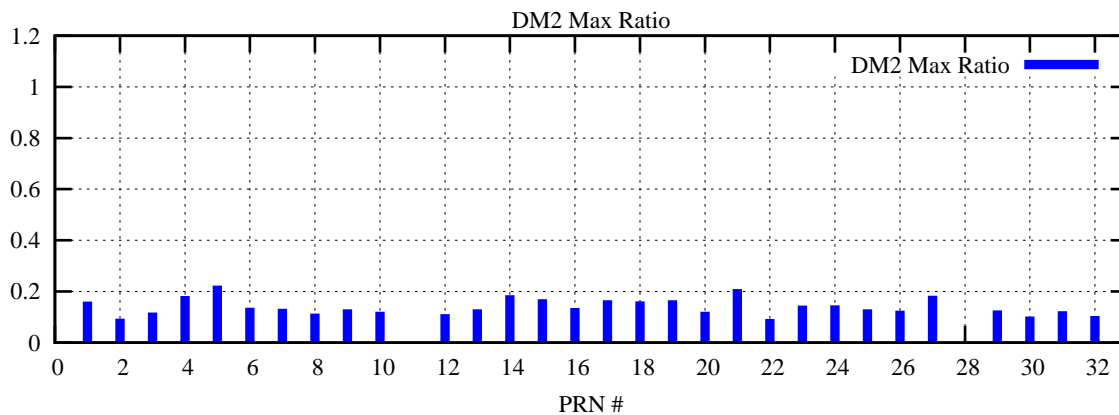

Ratio (PRN Bias/Threshold)

GpsWeek 2165 Day 3

Skinny (Type 0): PRN 8 22
Broad (Type 2): PRN 7 15 17 21 24