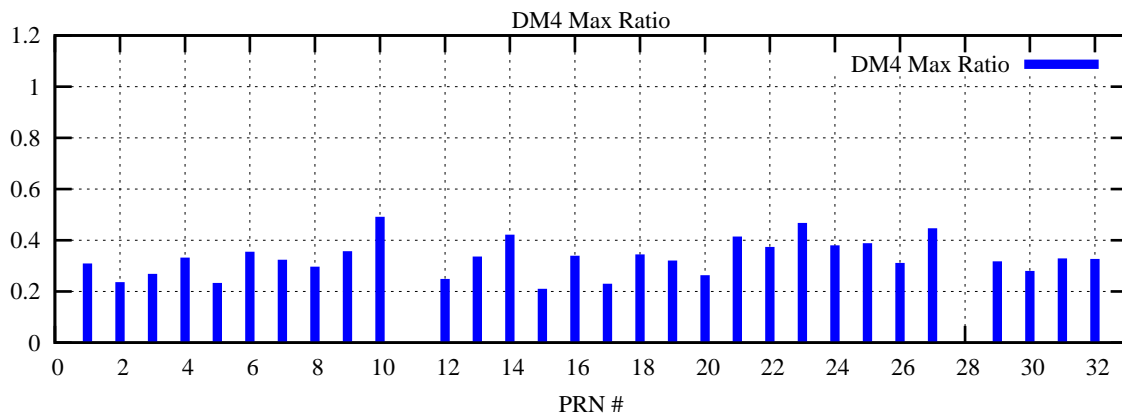

Ratio (PRN Bias/Threshold)

GpsWeek 2165 Day 4

Skinny (Type 0): PRN 8 22  
Broad (Type 2): PRN 7 15 17 21 24