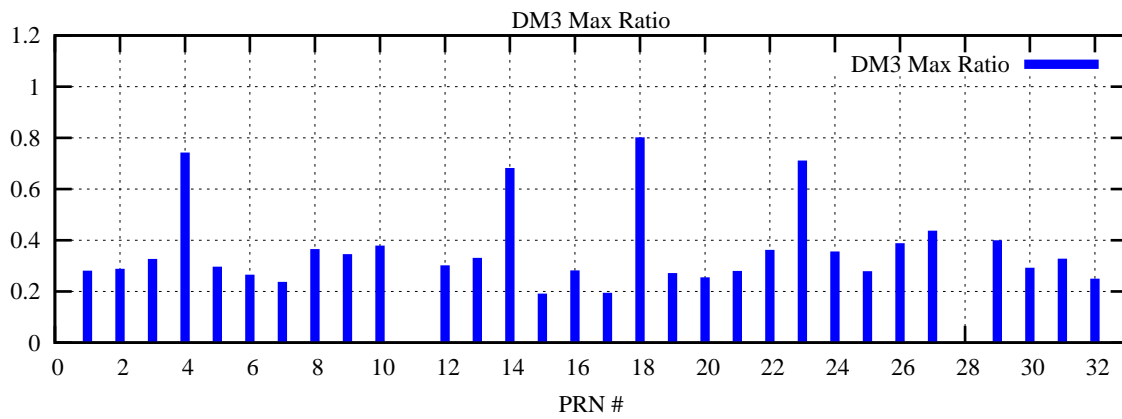

Ratio (PRN Bias/Threshold)

GpsWeek 2165 Day 4

Skinny (Type 0): PRN 8 22  
Broad (Type 2): PRN 7 15 17 21 24