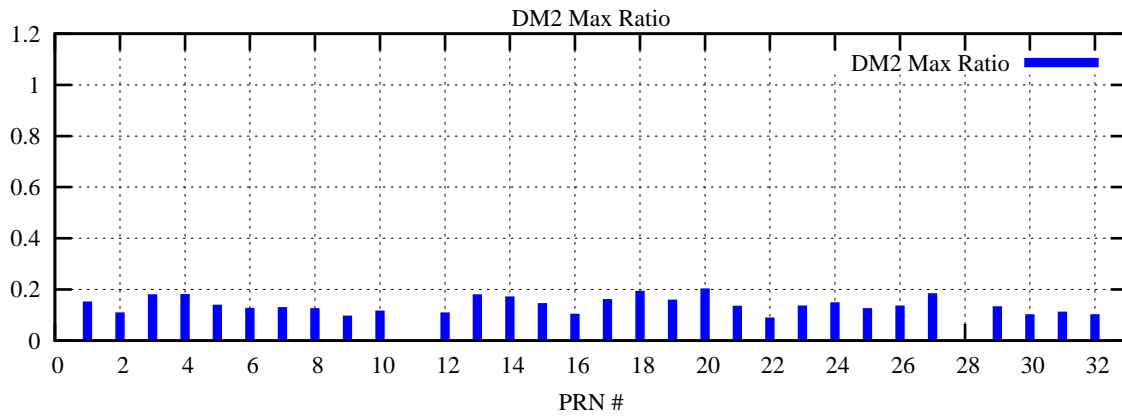

Ratio (PRN Bias/Threshold)

GpsWeek 2165 Day 4

Skinny (Type 0): PRN 8 22  
Broad (Type 2): PRN 7 15 17 21 24