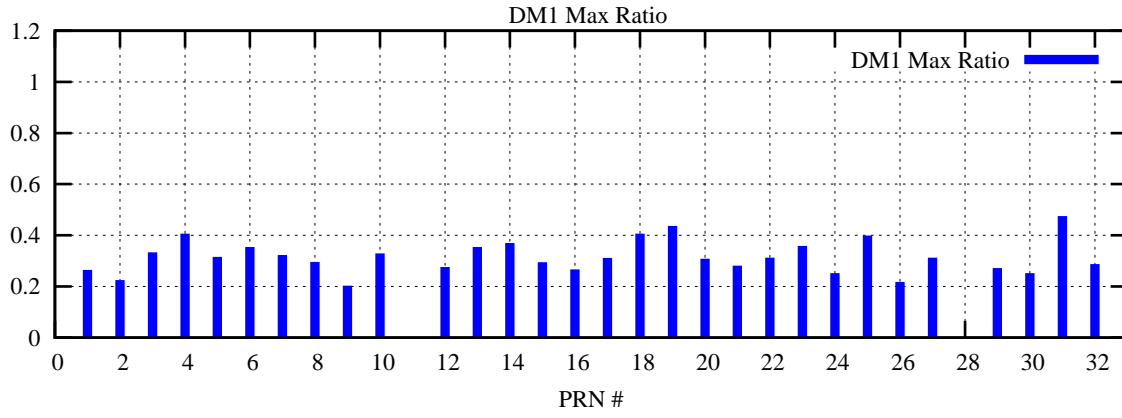

Ratio (PRN Bias/Threshold)

GpsWeek 2165 Day 4

Skinny (Type 0): PRN 8 22  
Broad (Type 2): PRN 7 15 17 21 24