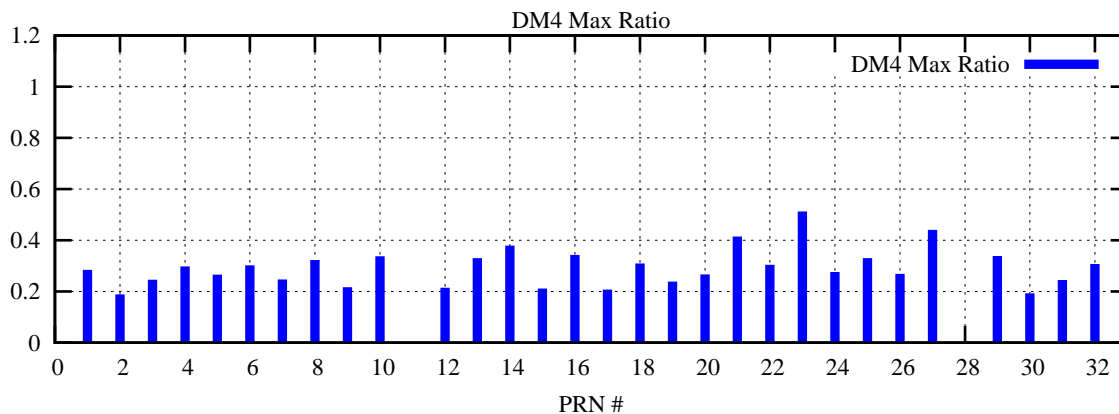

Ratio (PRN Bias/Threshold)

GpsWeek 2169 Day 6

Skinny (Type 0): PRN 8 22
Broad (Type 2): PRN 7 15 17 21 24