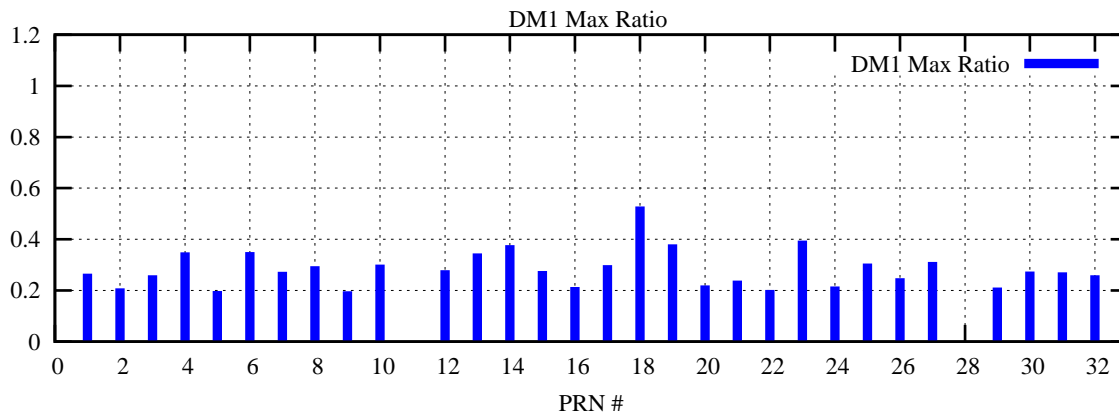

Ratio (PRN Bias/Threshold)

GpsWeek 2169 Day 6

Skinny (Type 0): PRN 8 22
Broad (Type 2): PRN 7 15 17 21 24