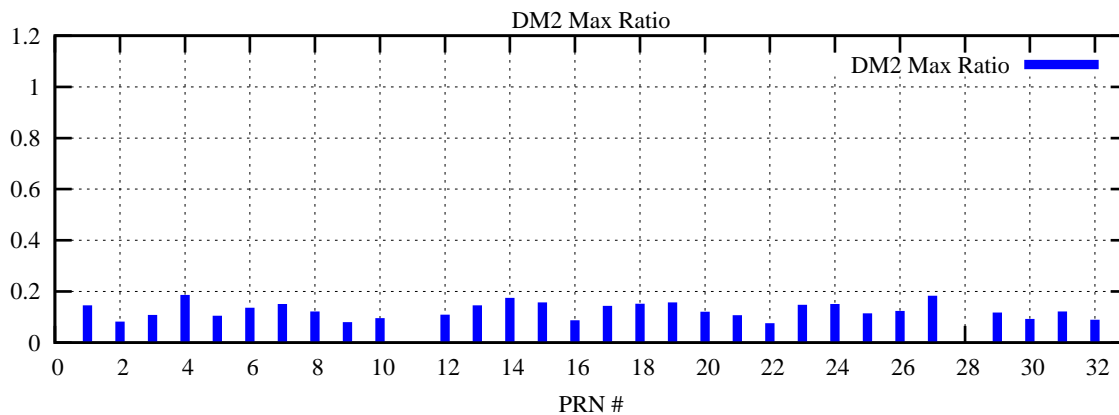

Ratio (PRN Bias/Threshold)

GpsWeek 2169 Day 6

Skinny (Type 0): PRN 8 22
Broad (Type 2): PRN 7 15 17 21 24