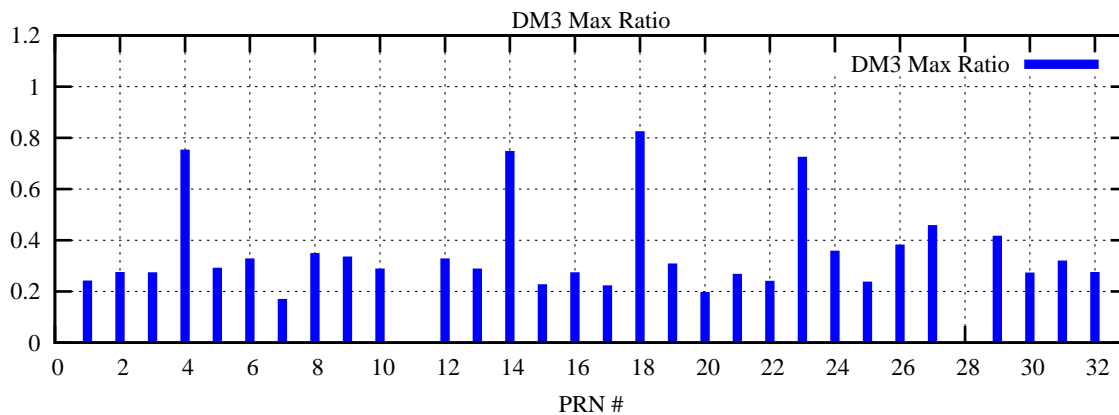

Ratio (PRN Bias/Threshold)

GpsWeek 2169 Day 6

Skinny (Type 0): PRN 8 22
Broad (Type 2): PRN 7 15 17 21 24