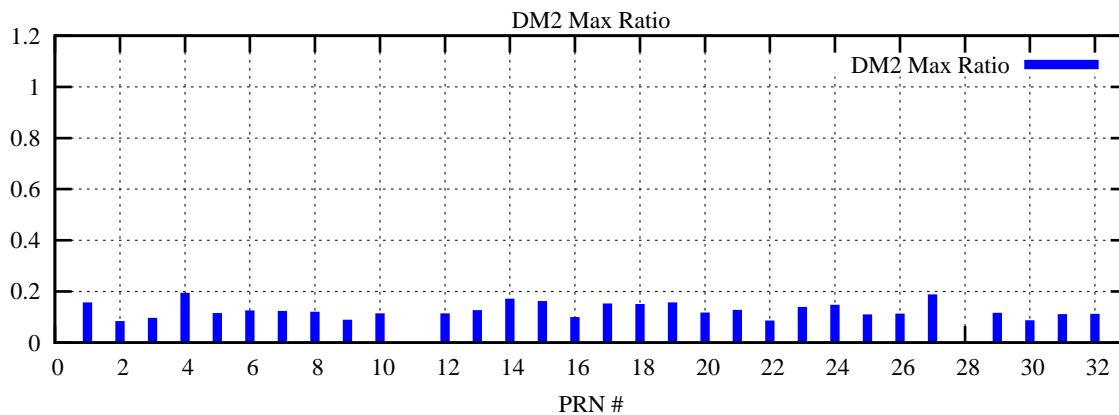

Ratio (PRN Bias/Threshold)

GpsWeek 2170 Day 0

Skinny (Type 0): PRN 8 22
Broad (Type 2): PRN 7 15 17 21 24