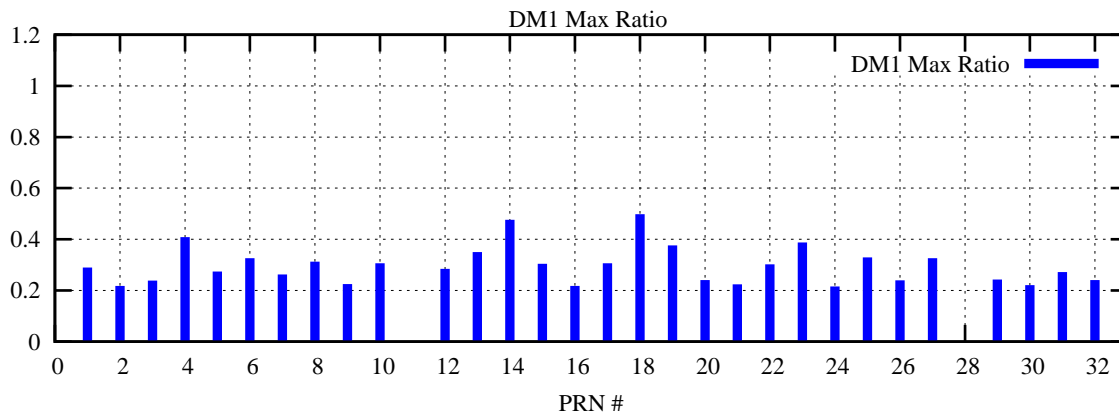

Ratio (PRN Bias/Threshold)

GpsWeek 2170 Day 0

Skinny (Type 0): PRN 8 22
Broad (Type 2): PRN 7 15 17 21 24