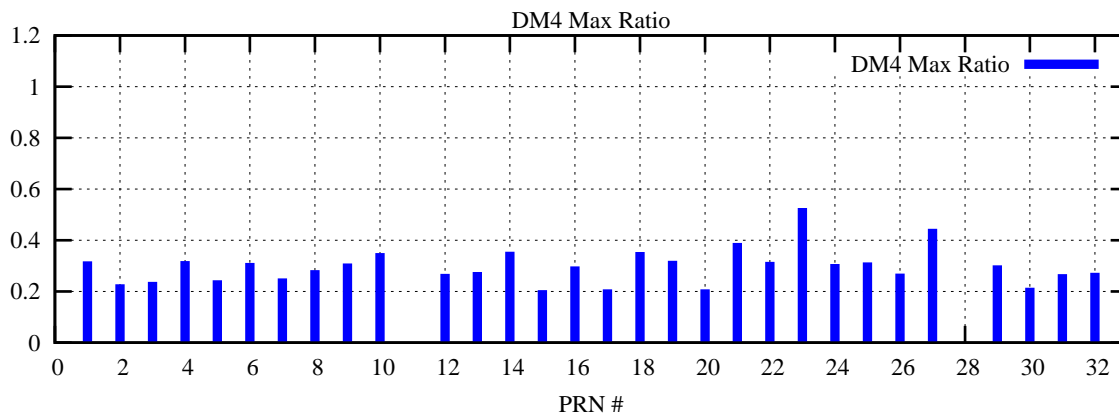

Ratio (PRN Bias/Threshold)

GpsWeek 2170 Day 0

Skinny (Type 0): PRN 8 22
Broad (Type 2): PRN 7 15 17 21 24