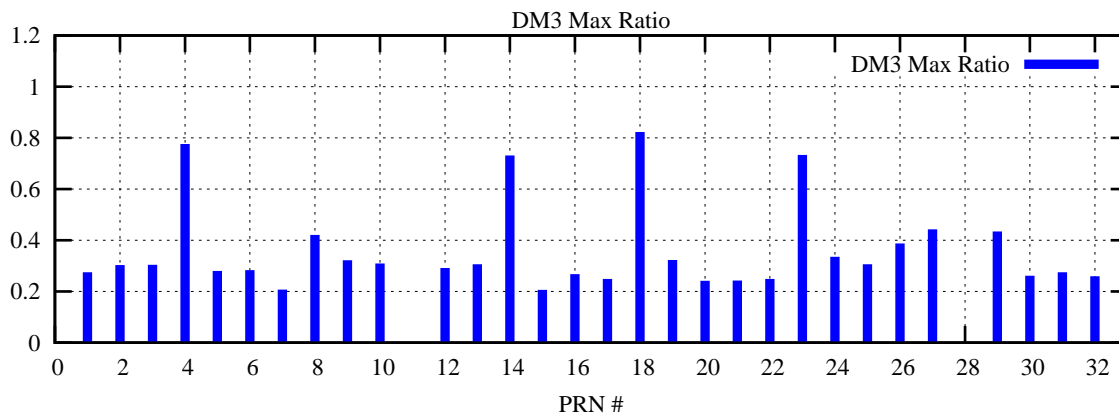

Ratio (PRN Bias/Threshold)

GpsWeek 2170 Day 0

Skinny (Type 0): PRN 8 22
Broad (Type 2): PRN 7 15 17 21 24