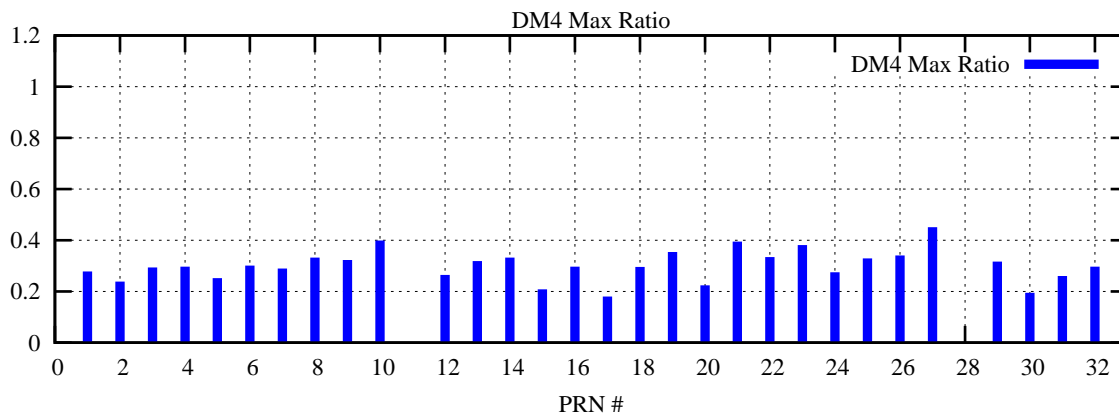

Ratio (PRN Bias/Threshold)

GpsWeek 2170 Day 2

Skinny (Type 0): PRN 8 22
Broad (Type 2): PRN 7 15 17 21 24