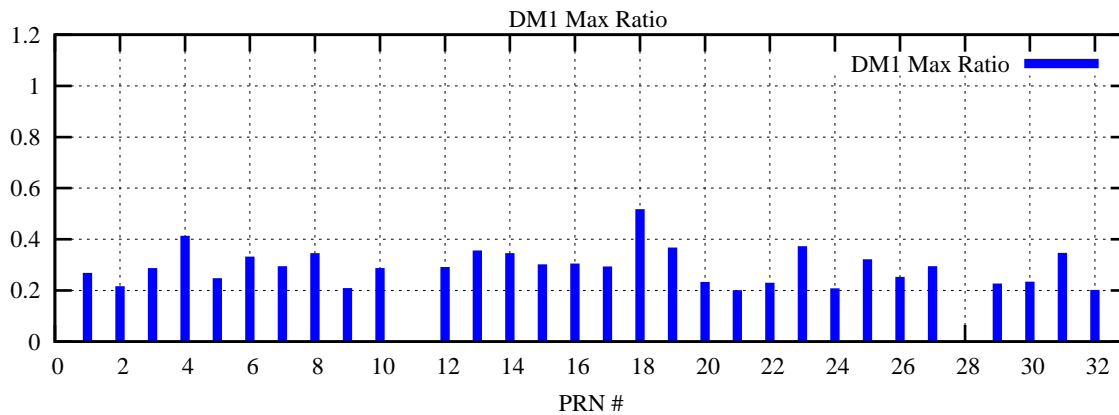

Ratio (PRN Bias/Threshold)

GpsWeek 2170 Day 2

Skinny (Type 0): PRN 8 22
Broad (Type 2): PRN 7 15 17 21 24