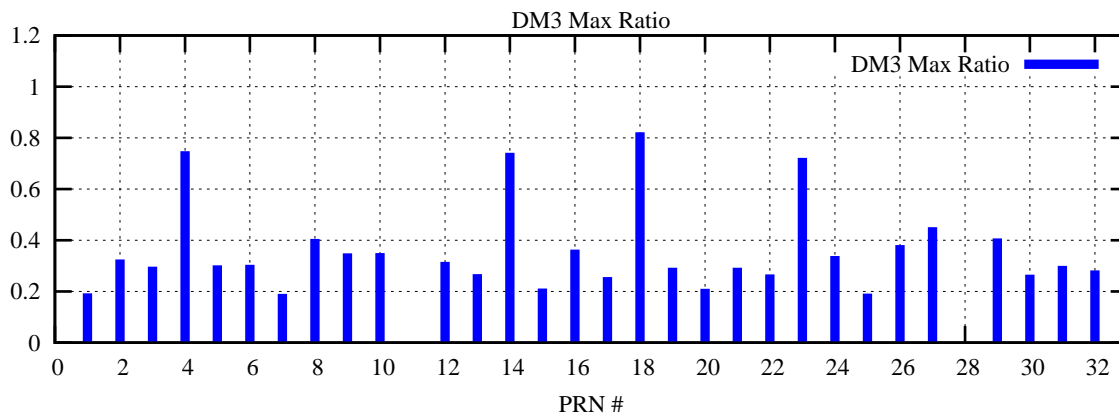

Ratio (PRN Bias/Threshold)

GpsWeek 2170 Day 2

Skinny (Type 0): PRN 8 22
Broad (Type 2): PRN 7 15 17 21 24