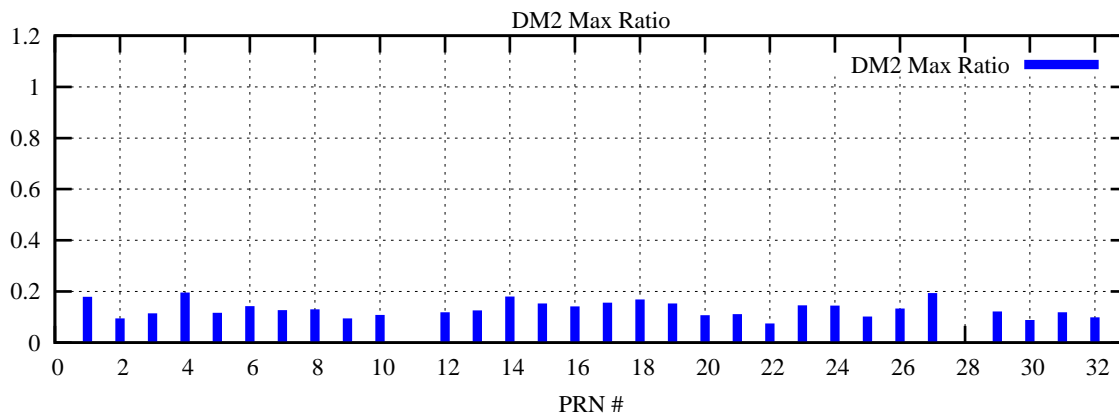

Ratio (PRN Bias/Threshold)

GpsWeek 2170 Day 2

Skinny (Type 0): PRN 8 22
Broad (Type 2): PRN 7 15 17 21 24