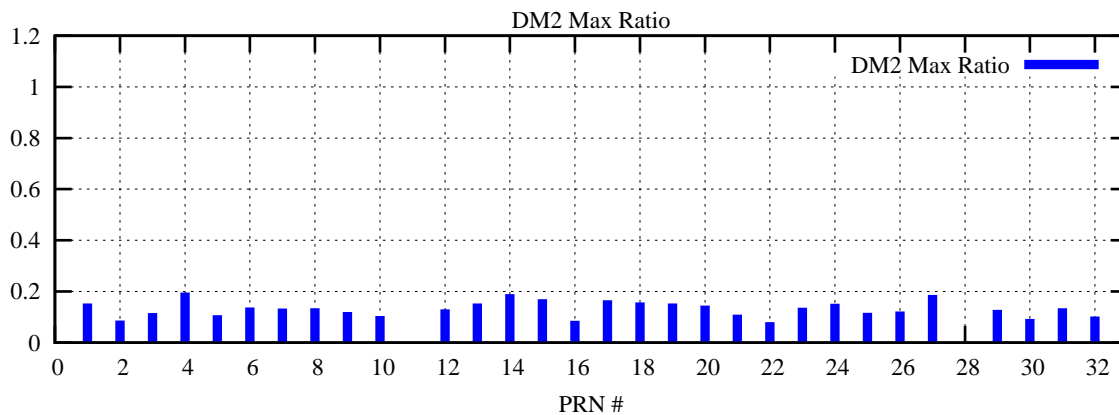

Ratio (PRN Bias/Threshold)

GpsWeek 2170 Day 4

Skinny (Type 0): PRN 8 22
Broad (Type 2): PRN 7 15 17 21 24