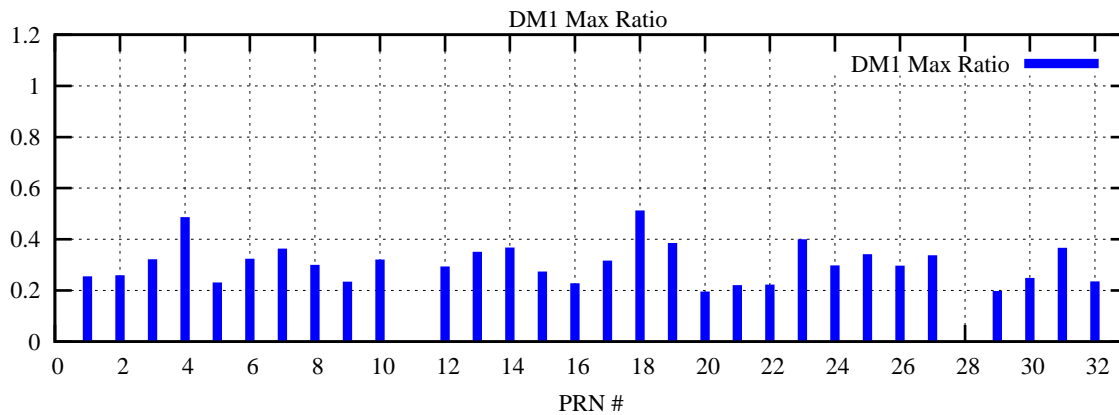

Ratio (PRN Bias/Threshold)

GpsWeek 2170 Day 4

Skinny (Type 0): PRN 8 22
Broad (Type 2): PRN 7 15 17 21 24