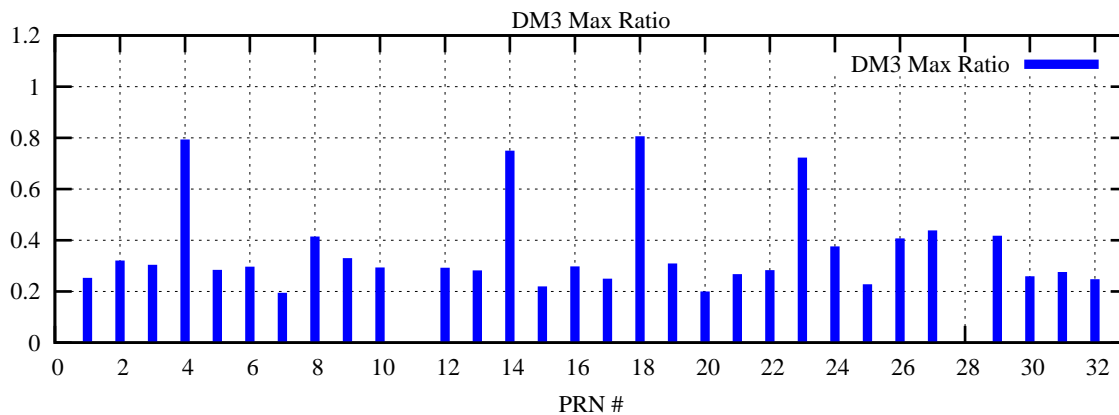

Ratio (PRN Bias/Threshold)

GpsWeek 2170 Day 4

Skinny (Type 0): PRN 8 22
Broad (Type 2): PRN 7 15 17 21 24