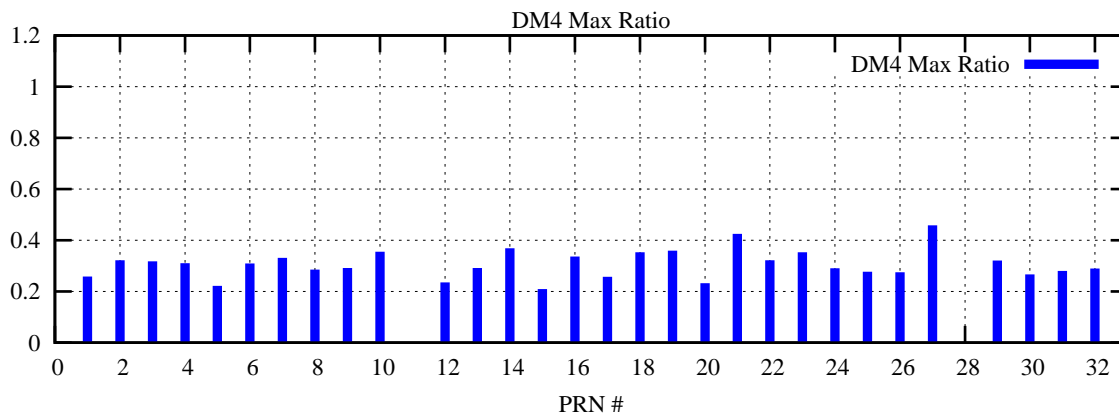

Ratio (PRN Bias/Threshold)

GpsWeek 2170 Day 4

Skinny (Type 0): PRN 8 22
Broad (Type 2): PRN 7 15 17 21 24