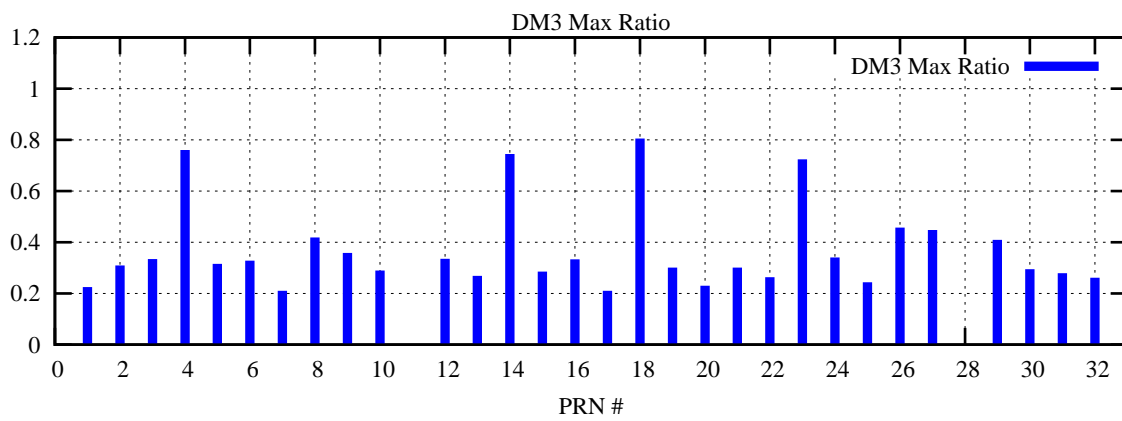

Ratio (PRN Bias/Threshold)

GpsWeek 2170 Day 5

Skinny (Type 0): PRN 8 22
Broad (Type 2): PRN 7 15 17 21 24