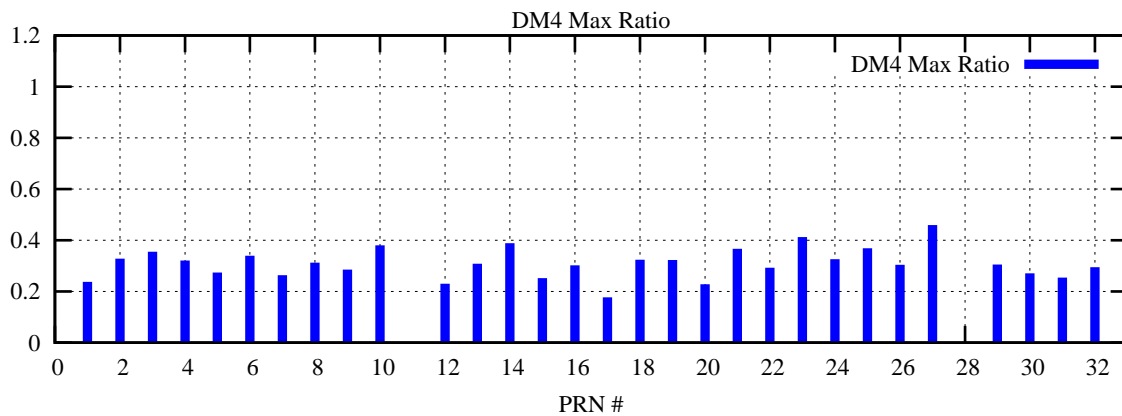

Ratio (PRN Bias/Threshold)

GpsWeek 2170 Day 5

Skinny (Type 0): PRN 8 22
Broad (Type 2): PRN 7 15 17 21 24