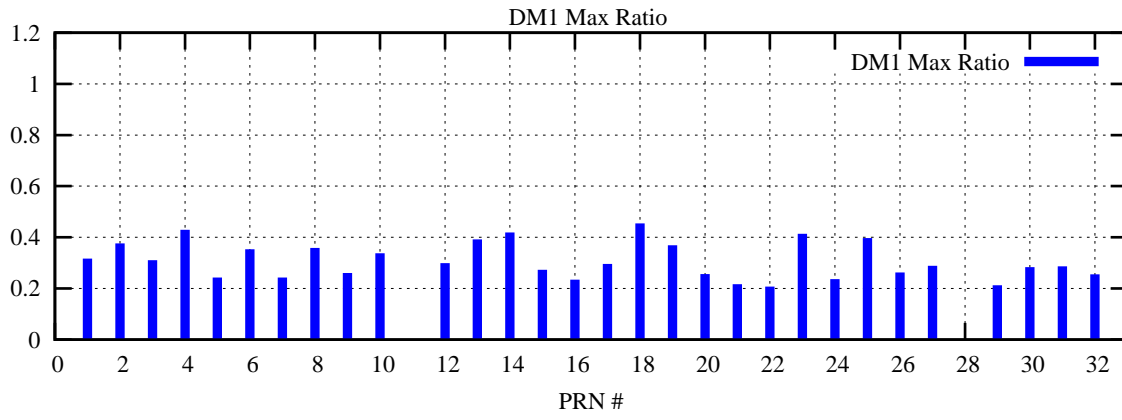

Ratio (PRN Bias/Threshold)

GpsWeek 2170 Day 5

Skinny (Type 0): PRN 8 22
Broad (Type 2): PRN 7 15 17 21 24