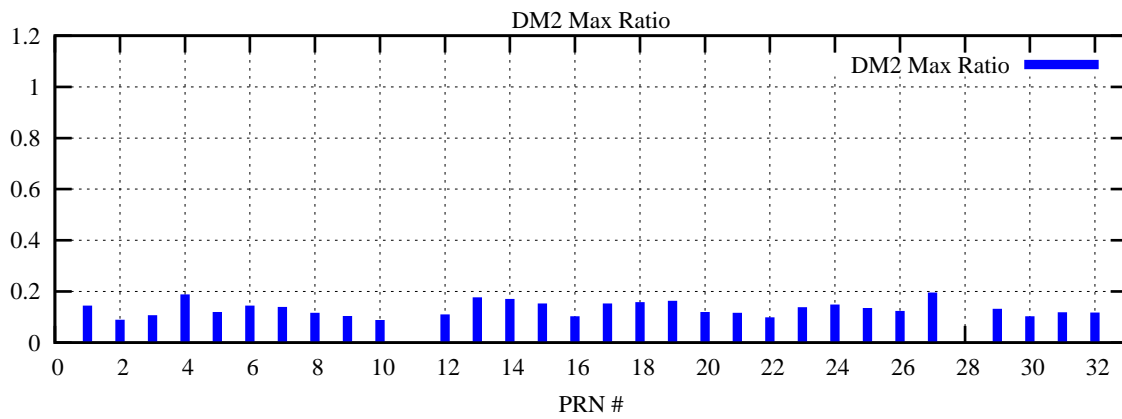

Ratio (PRN Bias/Threshold)

GpsWeek 2170 Day 5

Skinny (Type 0): PRN 8 22
Broad (Type 2): PRN 7 15 17 21 24