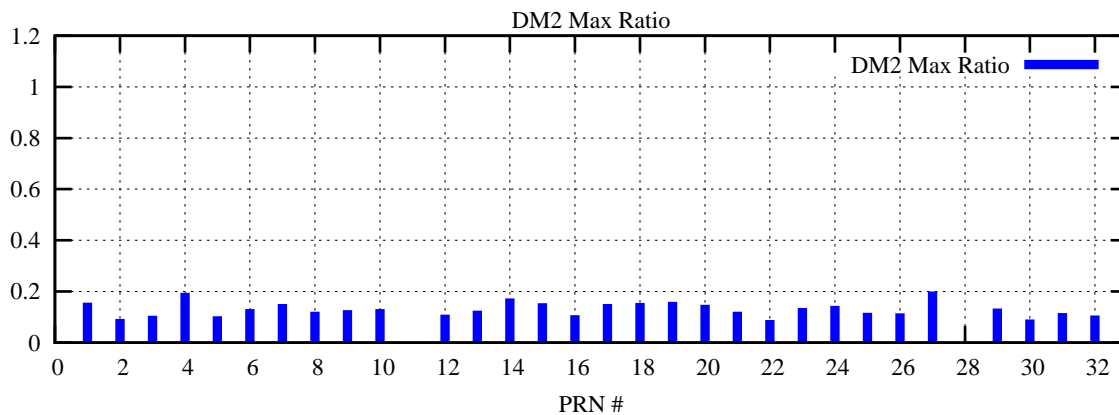

Ratio (PRN Bias/Threshold)

GpsWeek 2170 Day 6

Skinny (Type 0): PRN 8 22
Broad (Type 2): PRN 7 15 17 21 24