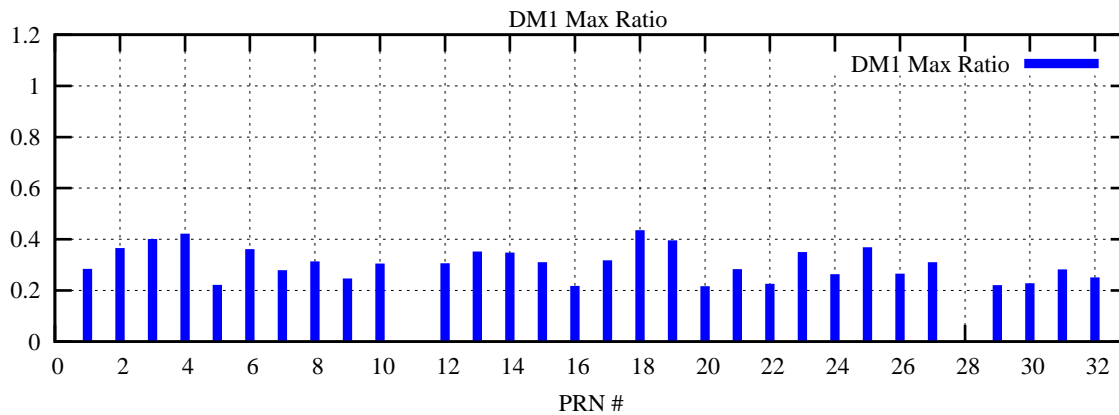

Ratio (PRN Bias/Threshold)

GpsWeek 2170 Day 6

Skinny (Type 0): PRN 8 22
Broad (Type 2): PRN 7 15 17 21 24