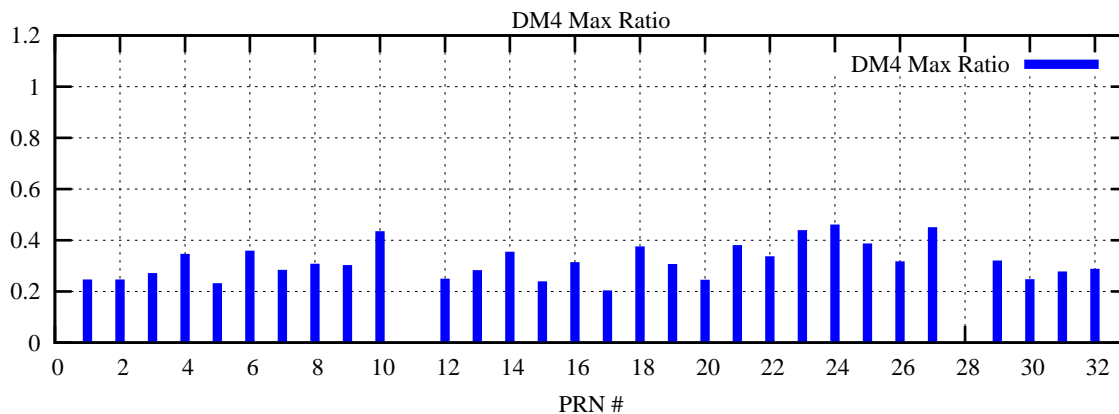

Ratio (PRN Bias/Threshold)

GpsWeek 2170 Day 6

Skinny (Type 0): PRN 8 22
Broad (Type 2): PRN 7 15 17 21 24