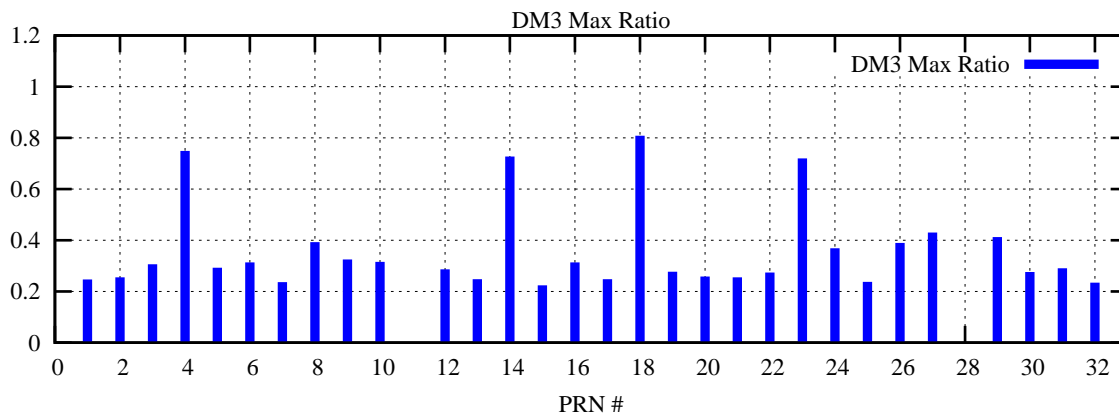

Ratio (PRN Bias/Threshold)

GpsWeek 2170 Day 6

Skinny (Type 0): PRN 8 22
Broad (Type 2): PRN 7 15 17 21 24