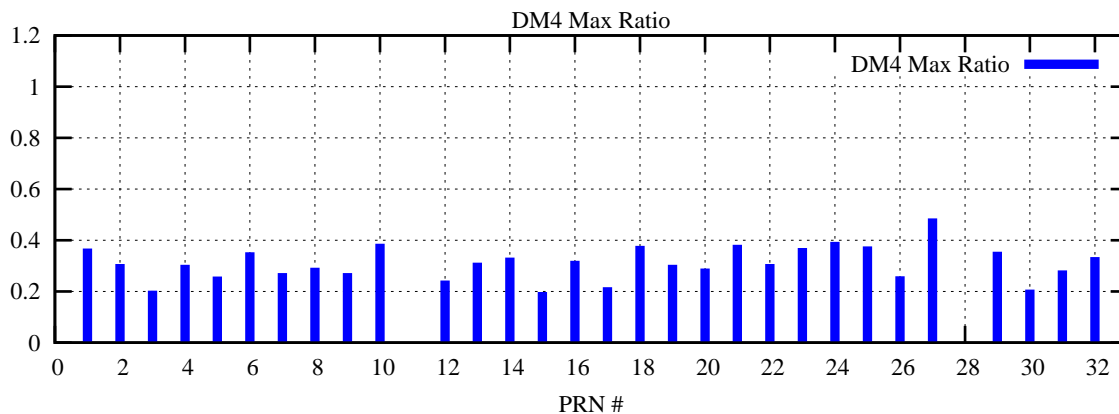

Ratio (PRN Bias/Threshold)

GpsWeek 2171 Day 6

Skinny (Type 0): PRN 8 22
Broad (Type 2): PRN 7 15 17 21 24