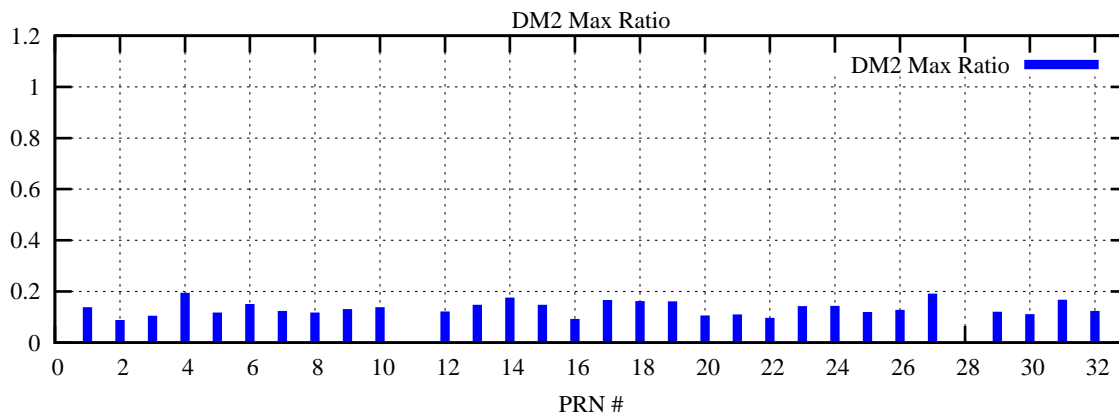

Ratio (PRN Bias/Threshold)

GpsWeek 2171 Day 6

Skinny (Type 0): PRN 8 22
Broad (Type 2): PRN 7 15 17 21 24