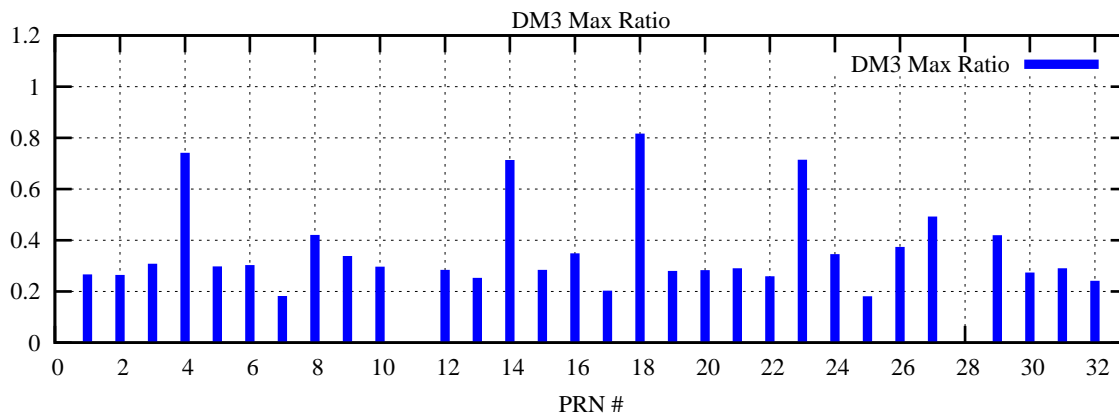

Ratio (PRN Bias/Threshold)

GpsWeek 2171 Day 6

Skinny (Type 0): PRN 8 22
Broad (Type 2): PRN 7 15 17 21 24