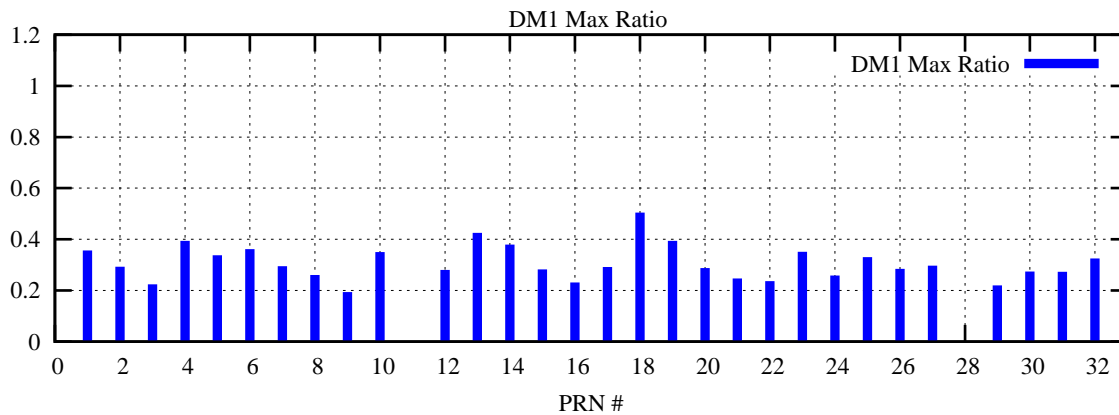

Ratio (PRN Bias/Threshold)

GpsWeek 2171 Day 6

Skinny (Type 0): PRN 8 22
Broad (Type 2): PRN 7 15 17 21 24