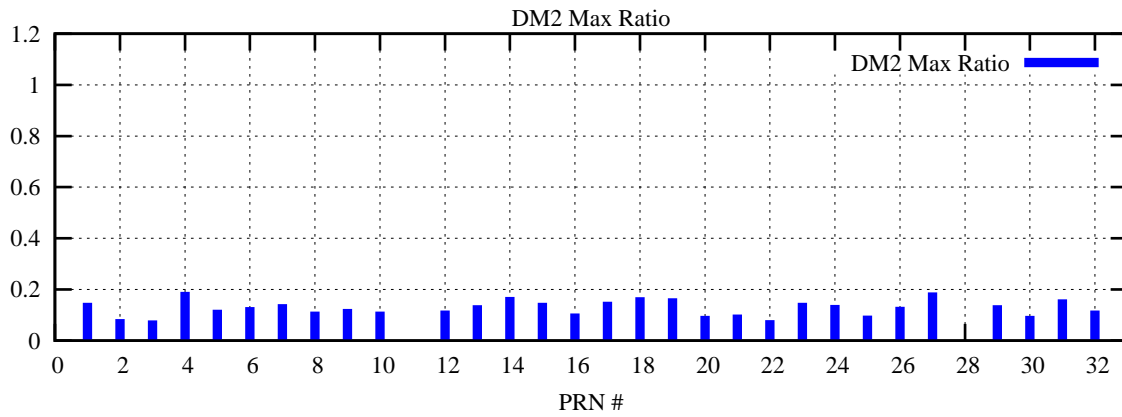

Ratio (PRN Bias/Threshold)

GpsWeek 2172 Day 0

Skinny (Type 0): PRN 8 22
Broad (Type 2): PRN 7 15 17 21 24