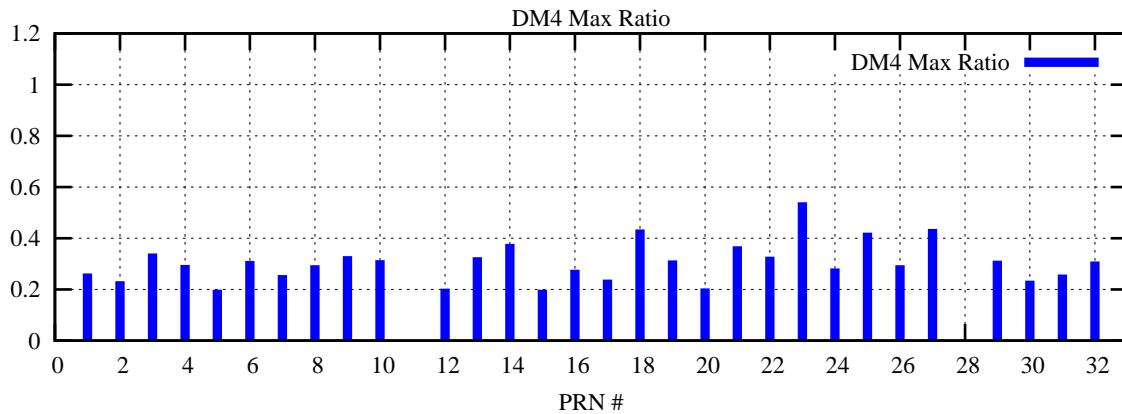

Ratio (PRN Bias/Threshold)

GpsWeek 2172 Day 0

Skinny (Type 0): PRN 8 22
Broad (Type 2): PRN 7 15 17 21 24