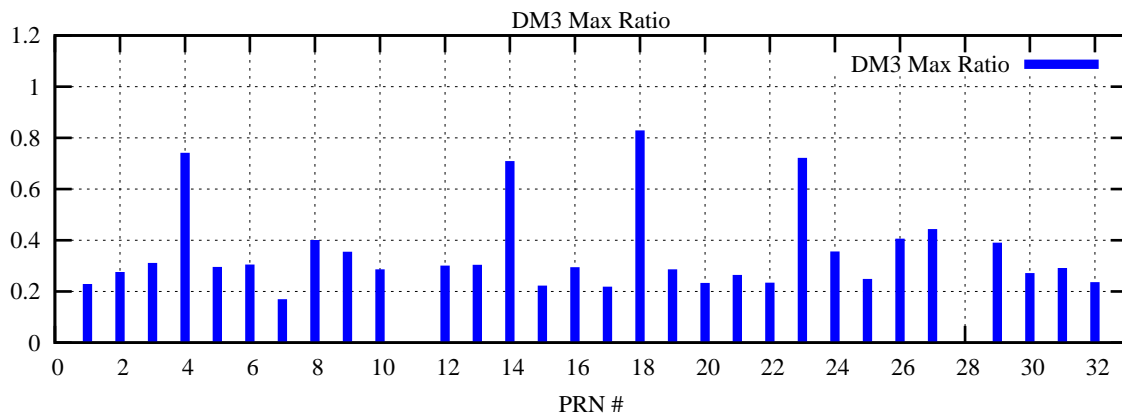

Ratio (PRN Bias/Threshold)

GpsWeek 2172 Day 0

Skinny (Type 0): PRN 8 22
Broad (Type 2): PRN 7 15 17 21 24