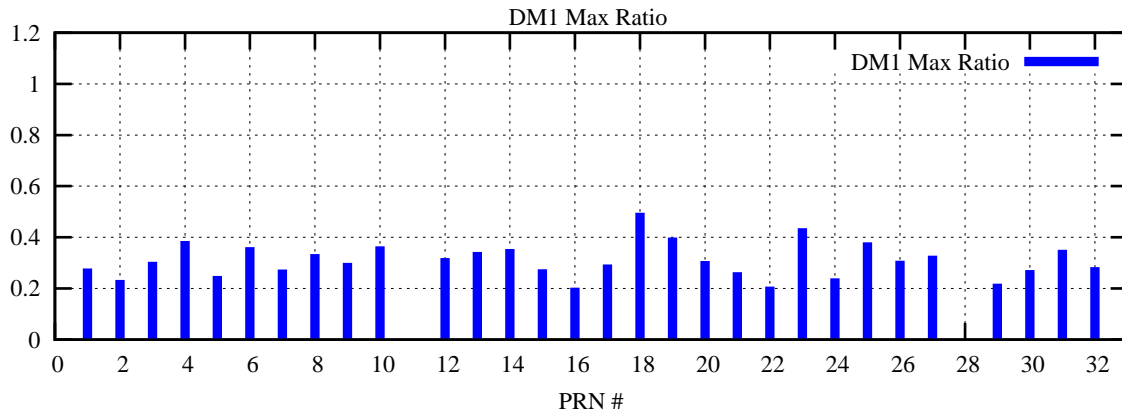

Ratio (PRN Bias/Threshold)

GpsWeek 2172 Day 0

Skinny (Type 0): PRN 8 22
Broad (Type 2): PRN 7 15 17 21 24