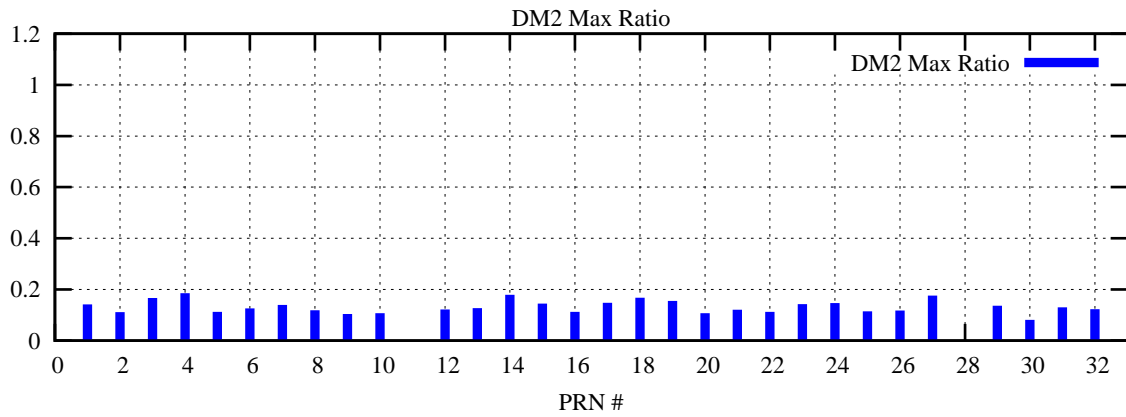

Ratio (PRN Bias/Threshold)

GpsWeek 2172 Day 1

Skinny (Type 0): PRN 8 22
Broad (Type 2): PRN 7 15 17 21 24