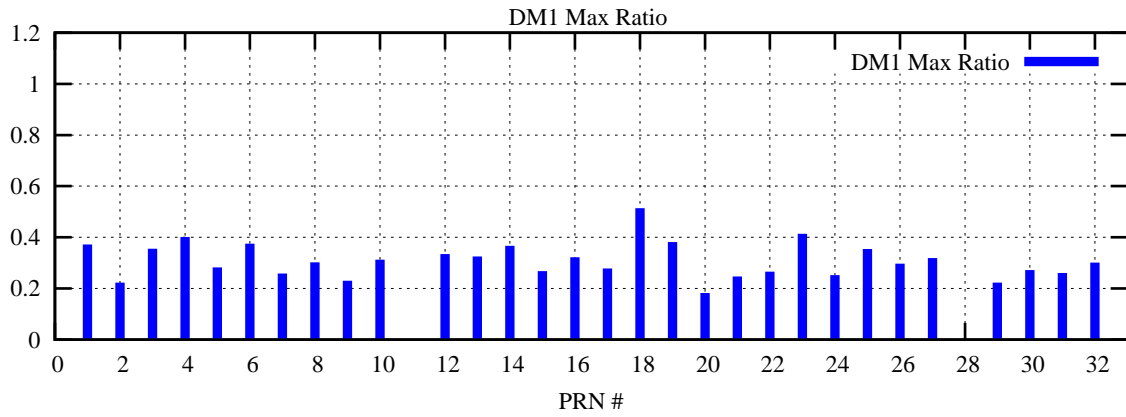

Ratio (PRN Bias/Threshold)

GpsWeek 2172 Day 1

Skinny (Type 0): PRN 8 22
Broad (Type 2): PRN 7 15 17 21 24