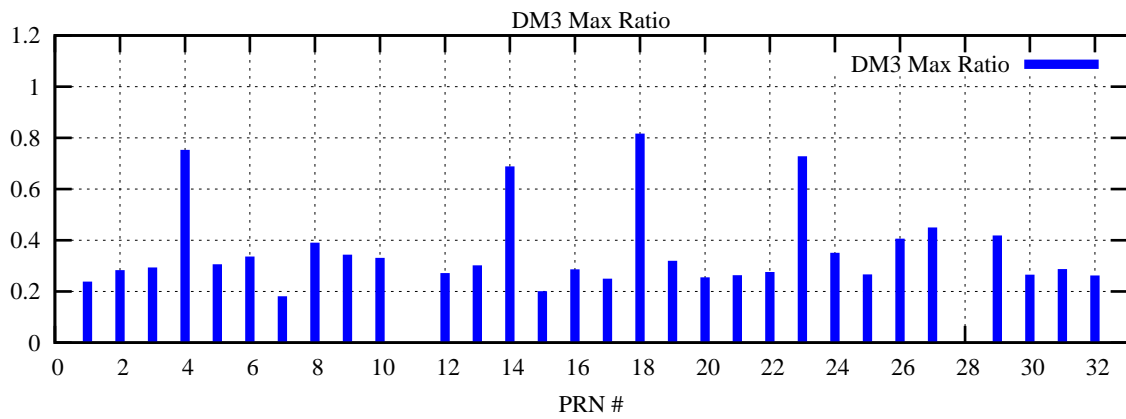

Ratio (PRN Bias/Threshold)

GpsWeek 2172 Day 1

Skinny (Type 0): PRN 8 22
Broad (Type 2): PRN 7 15 17 21 24