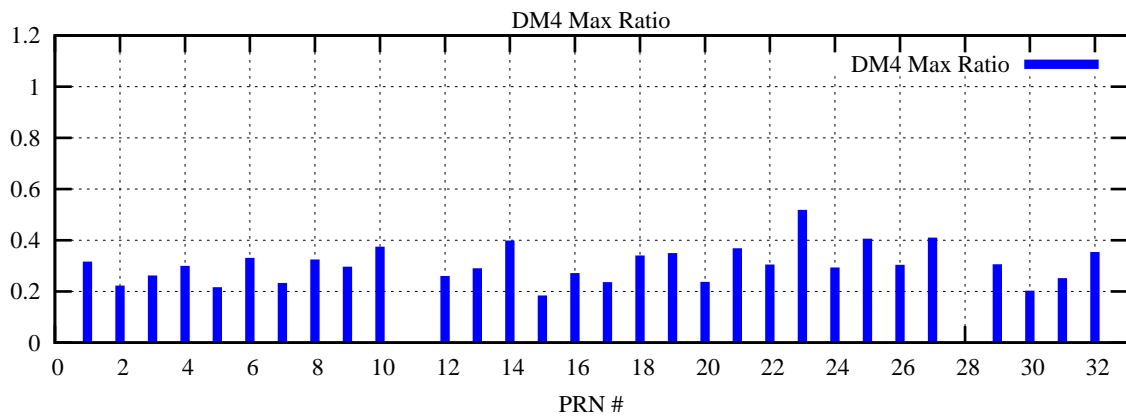

Ratio (PRN Bias/Threshold)

GpsWeek 2172 Day 1

Skinny (Type 0): PRN 8 22
Broad (Type 2): PRN 7 15 17 21 24