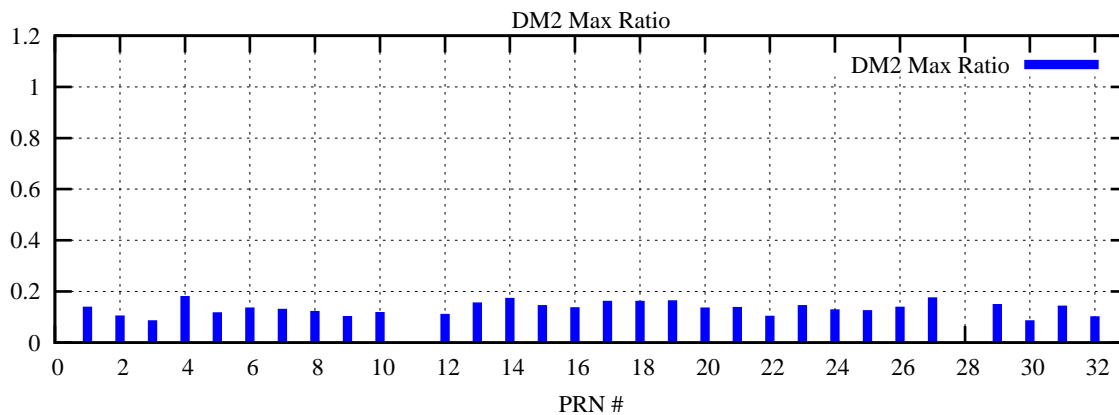

Ratio (PRN Bias/Threshold)

GpsWeek 2172 Day 3

Skinny (Type 0): PRN 8 22
Broad (Type 2): PRN 7 15 17 21 24