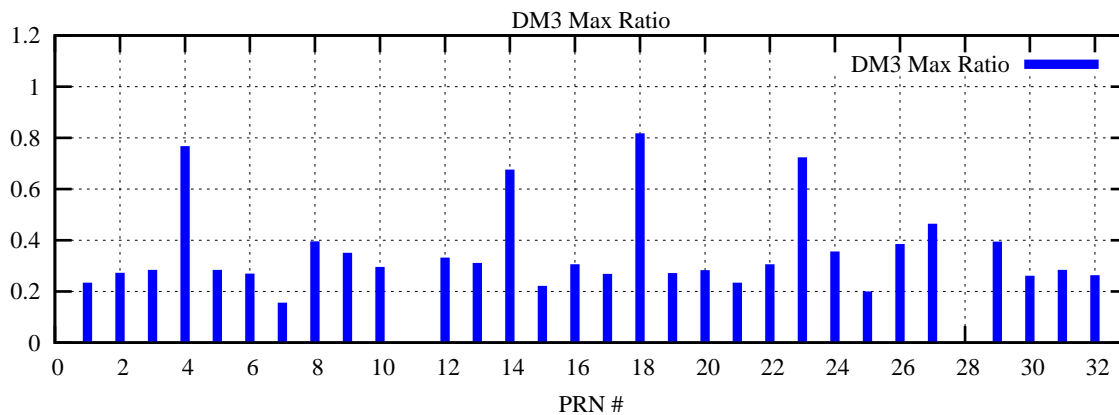

Ratio (PRN Bias/Threshold)

GpsWeek 2172 Day 3

Skinny (Type 0): PRN 8 22
Broad (Type 2): PRN 7 15 17 21 24