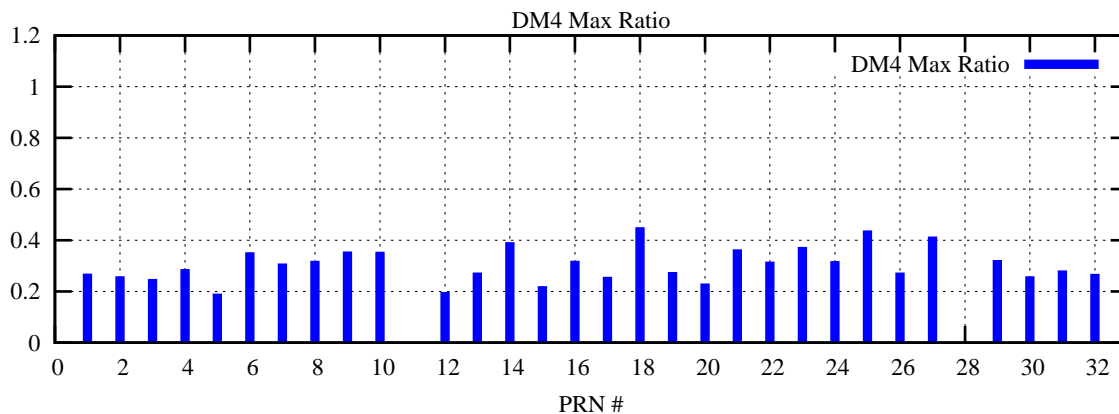

Ratio (PRN Bias/Threshold)

GpsWeek 2172 Day 3

Skinny (Type 0): PRN 8 22
Broad (Type 2): PRN 7 15 17 21 24