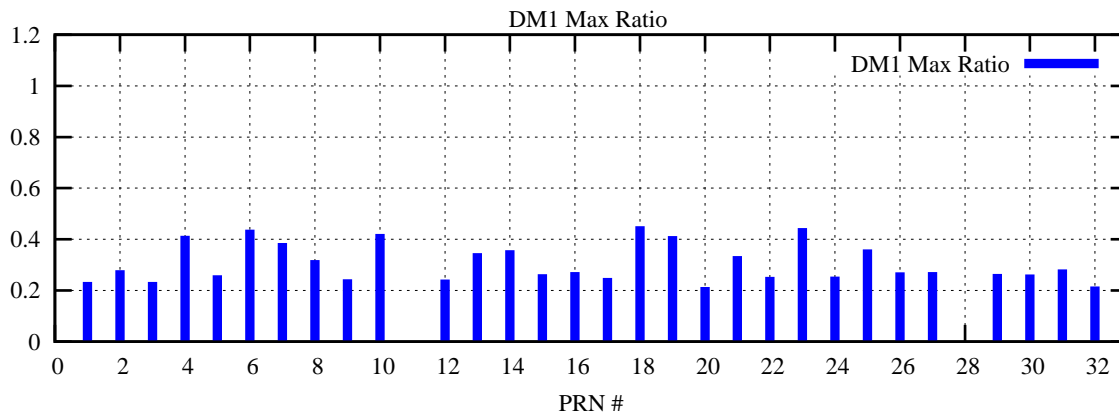

Ratio (PRN Bias/Threshold)

GpsWeek 2172 Day 3

Skinny (Type 0): PRN 8 22
Broad (Type 2): PRN 7 15 17 21 24