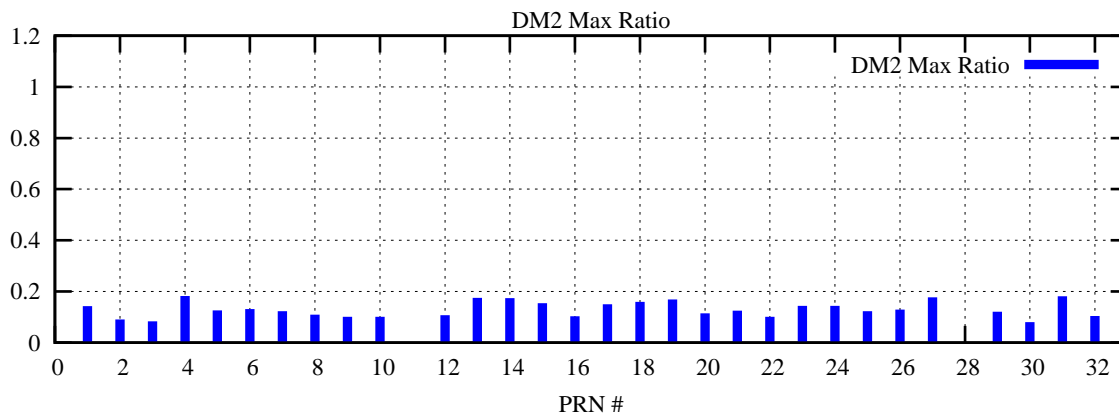

Ratio (PRN Bias/Threshold)

GpsWeek 2172 Day 4

Skinny (Type 0): PRN 8 22
Broad (Type 2): PRN 7 15 17 21 24