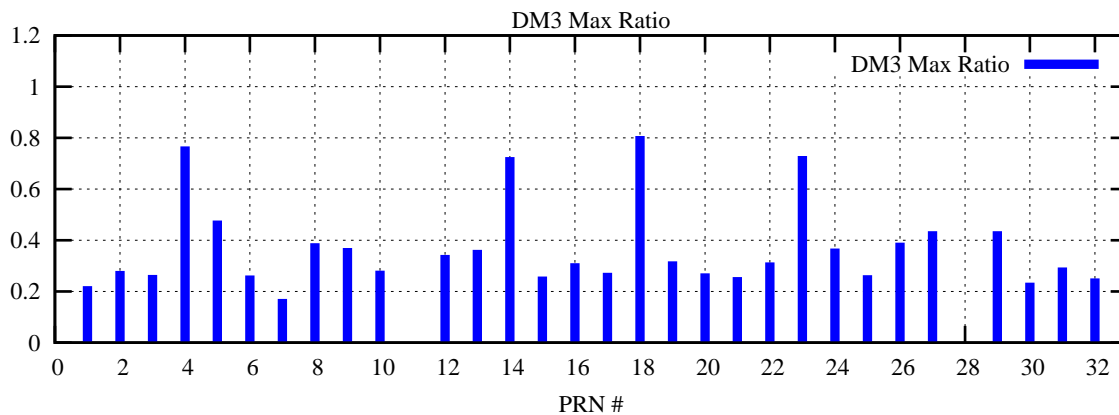

Ratio (PRN Bias/Threshold)

GpsWeek 2172 Day 4

Skinny (Type 0): PRN 8 22
Broad (Type 2): PRN 7 15 17 21 24