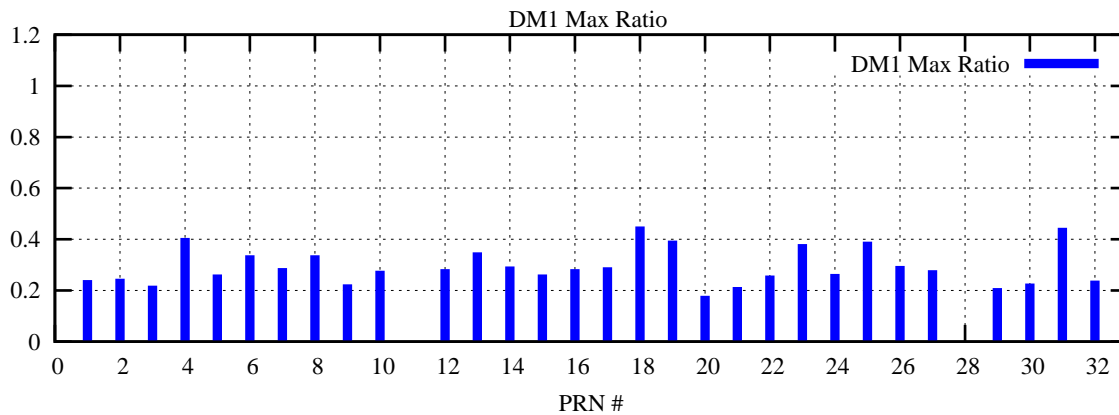

Ratio (PRN Bias/Threshold)

GpsWeek 2172 Day 4

Skinny (Type 0): PRN 8 22
Broad (Type 2): PRN 7 15 17 21 24