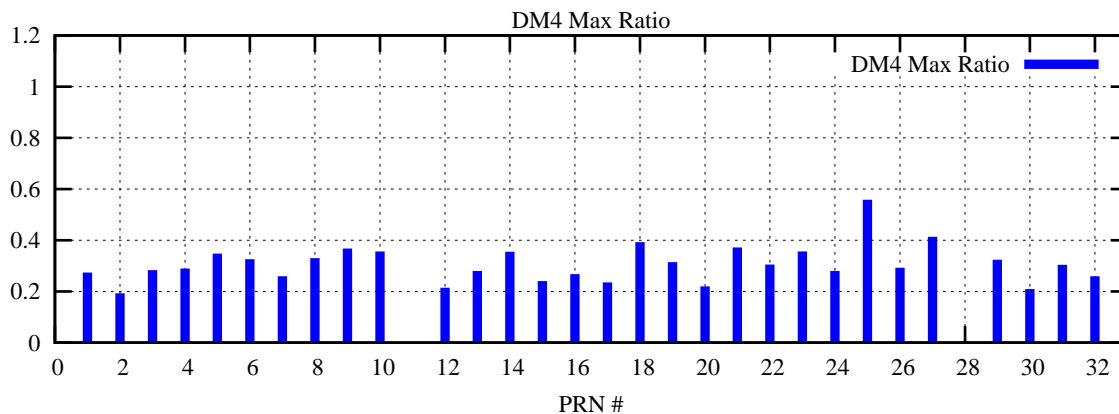

Ratio (PRN Bias/Threshold)

GpsWeek 2172 Day 4

Skinny (Type 0): PRN 8 22
Broad (Type 2): PRN 7 15 17 21 24