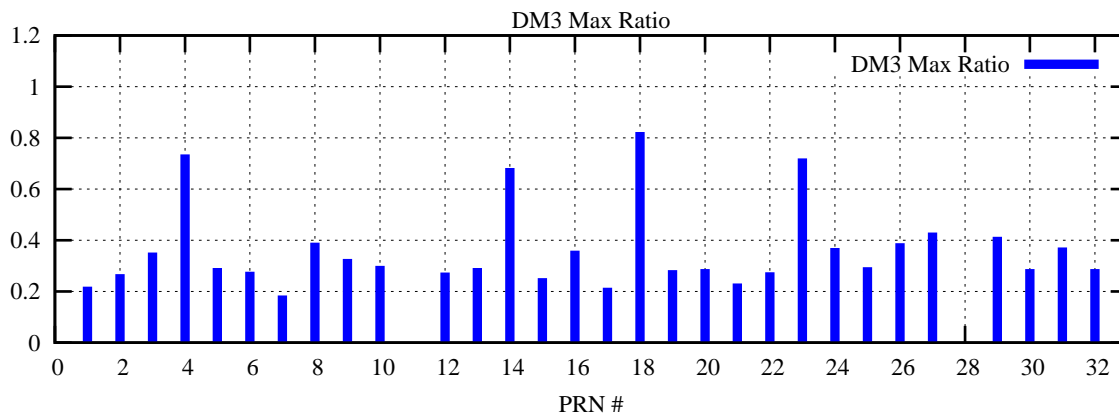

Ratio (PRN Bias/Threshold)

GpsWeek 2172 Day 6

Skinny (Type 0): PRN 8 22
Broad (Type 2): PRN 7 15 17 21 24