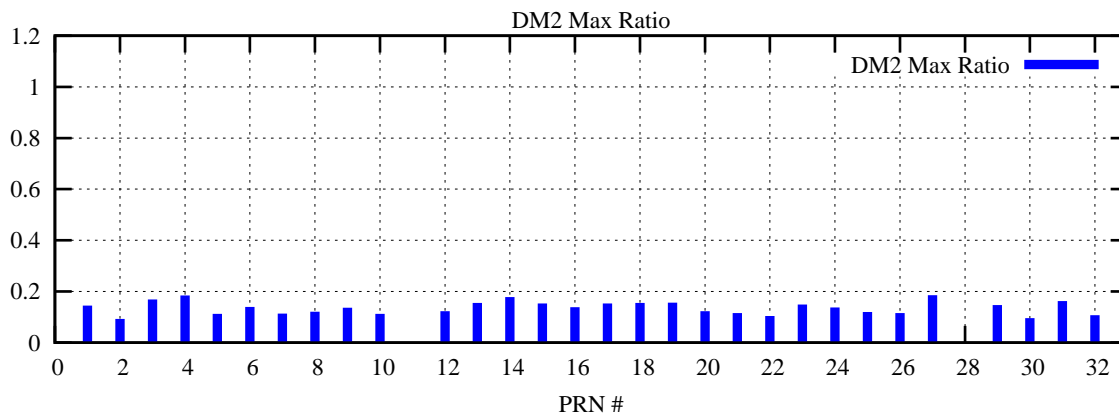

Ratio (PRN Bias/Threshold)

GpsWeek 2172 Day 6

Skinny (Type 0): PRN 8 22
Broad (Type 2): PRN 7 15 17 21 24