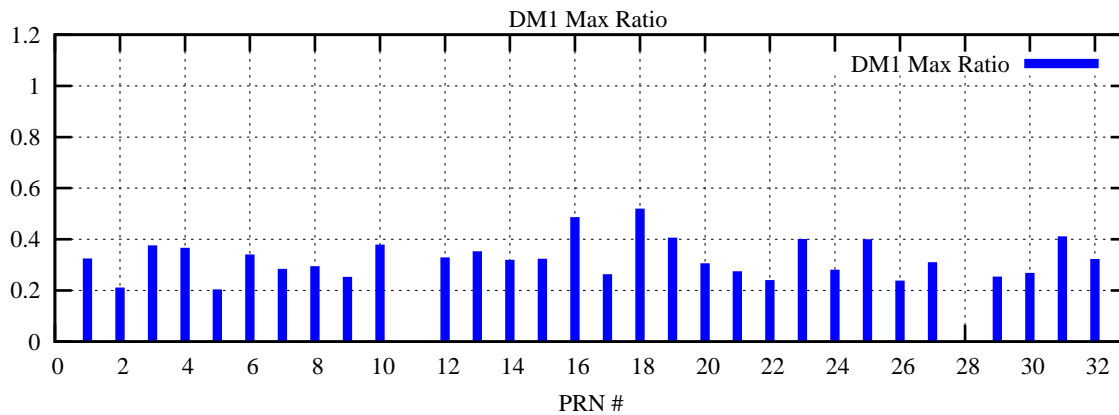

Ratio (PRN Bias/Threshold)

GpsWeek 2172 Day 6

Skinny (Type 0): PRN 8 22
Broad (Type 2): PRN 7 15 17 21 24