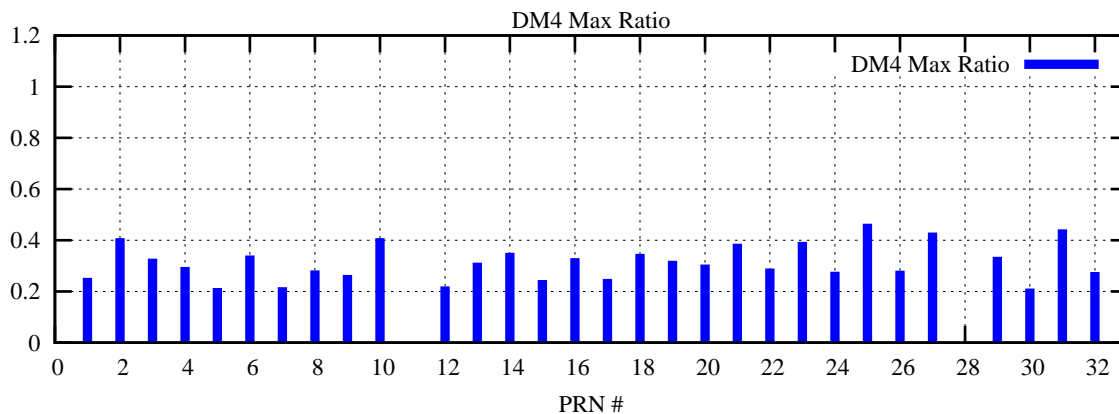

Ratio (PRN Bias/Threshold)

GpsWeek 2172 Day 6

Skinny (Type 0): PRN 8 22
Broad (Type 2): PRN 7 15 17 21 24