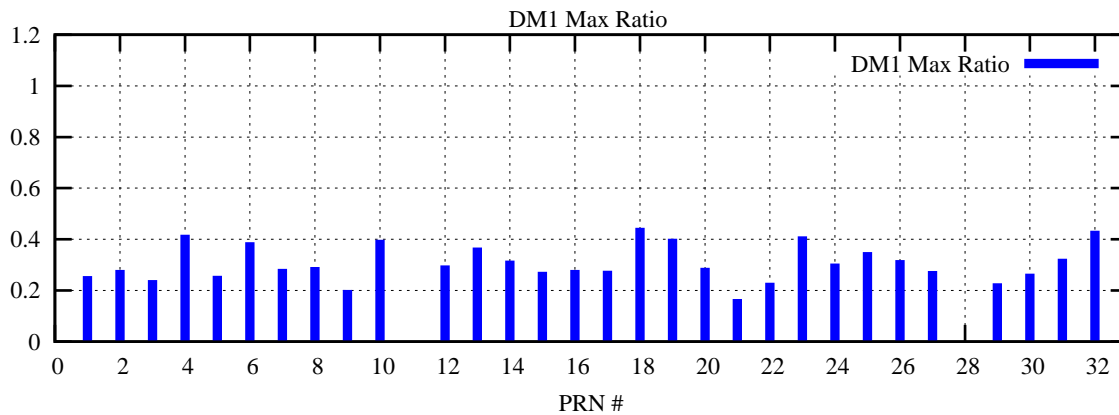

Ratio (PRN Bias/Threshold)

GpsWeek 2173 Day 0

Skinny (Type 0): PRN 8 22  
Broad (Type 2): PRN 7 15 17 21 24