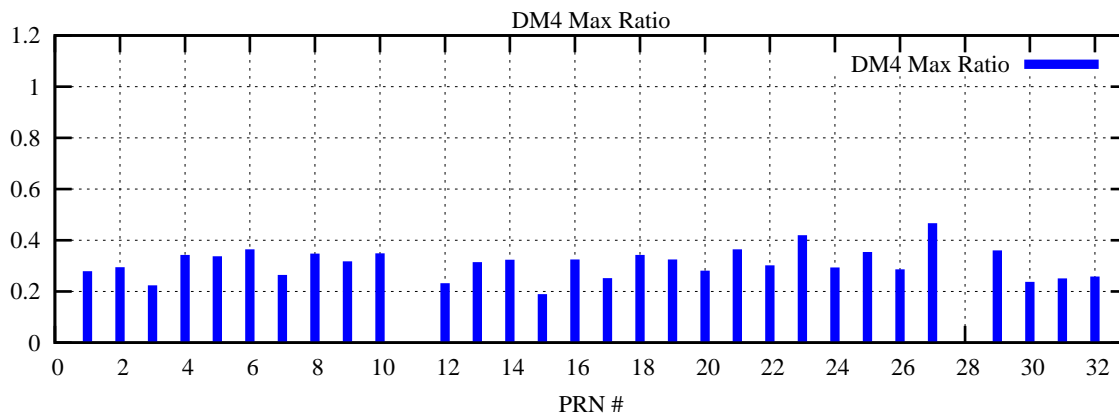

Ratio (PRN Bias/Threshold)

GpsWeek 2173 Day 0

Skinny (Type 0): PRN 8 22  
Broad (Type 2): PRN 7 15 17 21 24