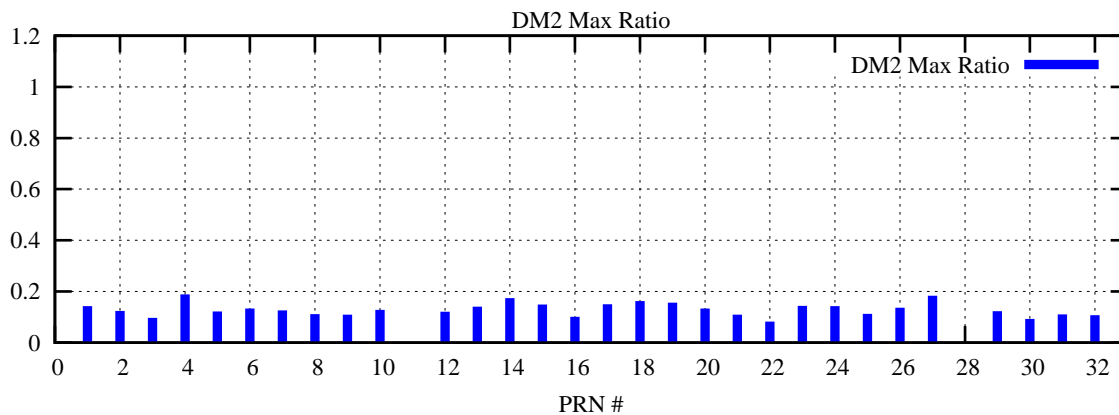

Ratio (PRN Bias/Threshold)

GpsWeek 2173 Day 0

Skinny (Type 0): PRN 8 22  
Broad (Type 2): PRN 7 15 17 21 24