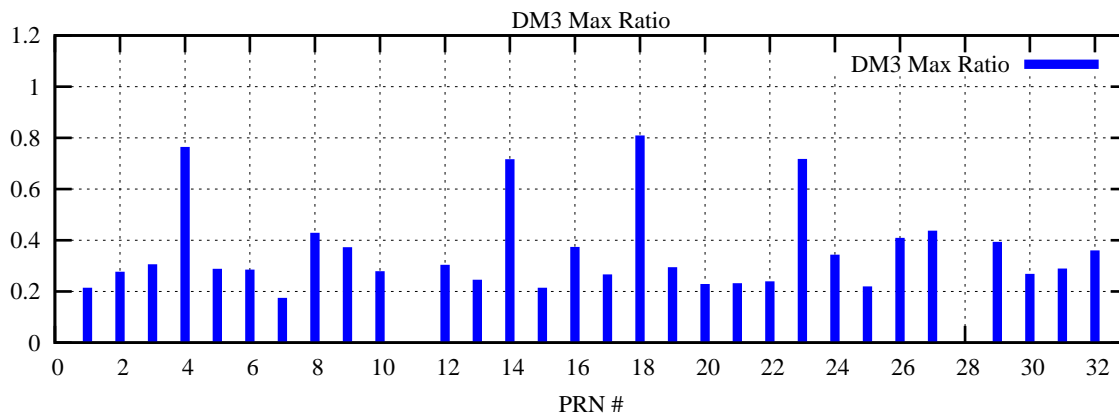

Ratio (PRN Bias/Threshold)

GpsWeek 2173 Day 0

Skinny (Type 0): PRN 8 22  
Broad (Type 2): PRN 7 15 17 21 24