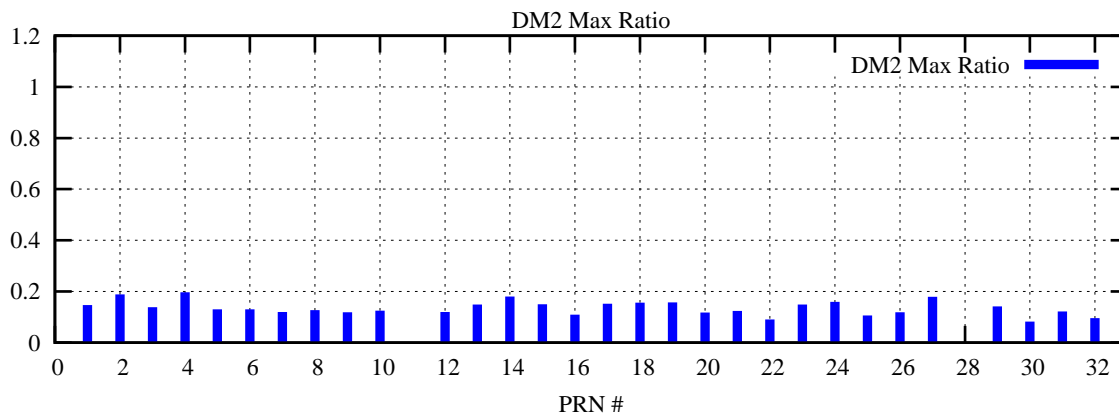

Ratio (PRN Bias/Threshold)

GpsWeek 2173 Day 1

Skinny (Type 0): PRN 8 22
Broad (Type 2): PRN 7 15 17 21 24