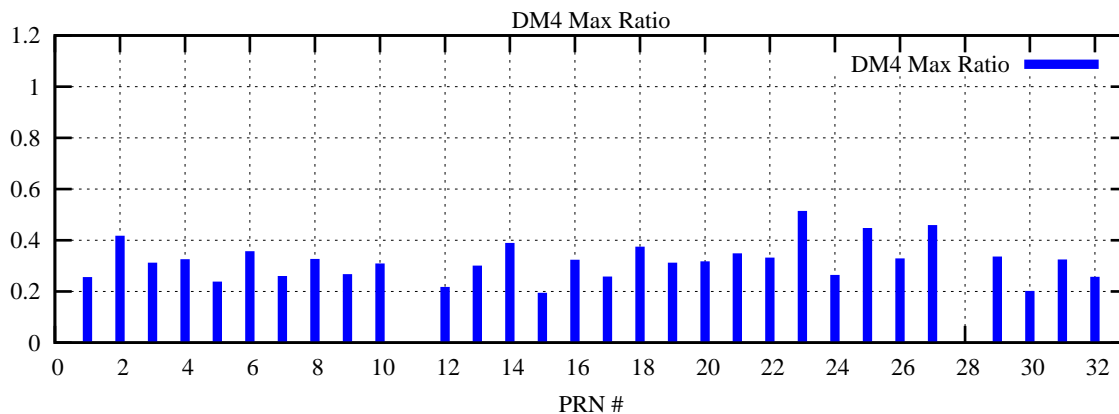

Ratio (PRN Bias/Threshold)

GpsWeek 2173 Day 1

Skinny (Type 0): PRN 8 22
Broad (Type 2): PRN 7 15 17 21 24