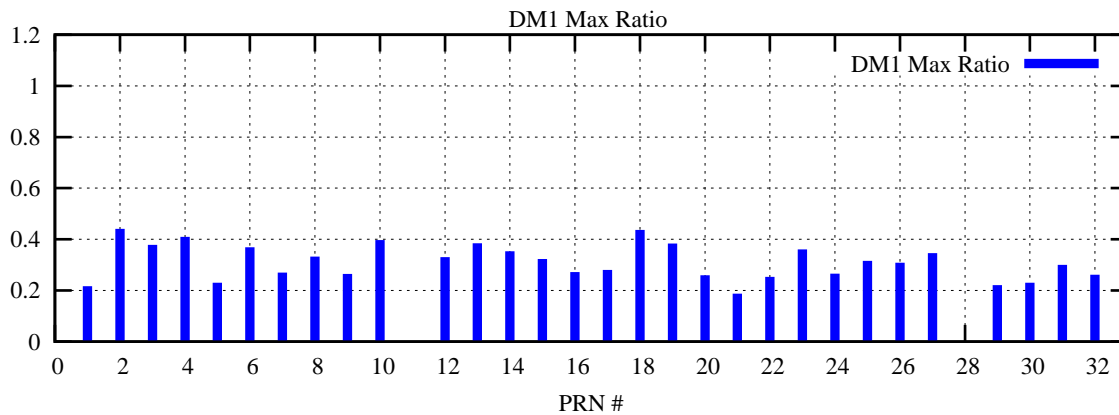

Ratio (PRN Bias/Threshold)

GpsWeek 2173 Day 1

Skinny (Type 0): PRN 8 22
Broad (Type 2): PRN 7 15 17 21 24