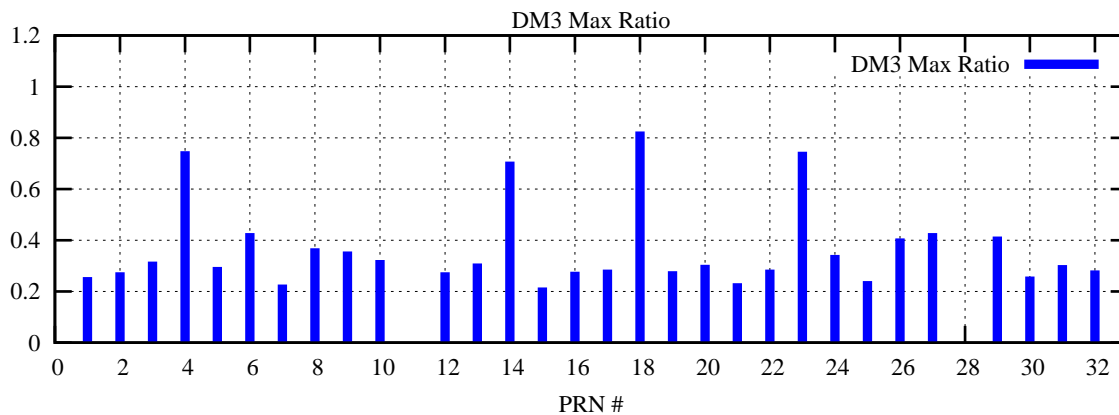

Ratio (PRN Bias/Threshold)

GpsWeek 2173 Day 1

Skinny (Type 0): PRN 8 22
Broad (Type 2): PRN 7 15 17 21 24