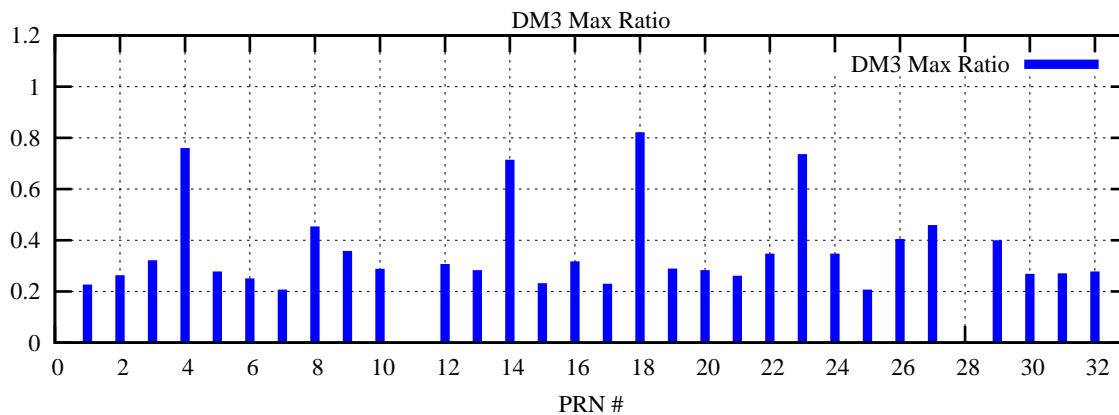

Ratio (PRN Bias/Threshold)

GpsWeek 2173 Day 2

Skinny (Type 0): PRN 8 22  
Broad (Type 2): PRN 7 15 17 21 24