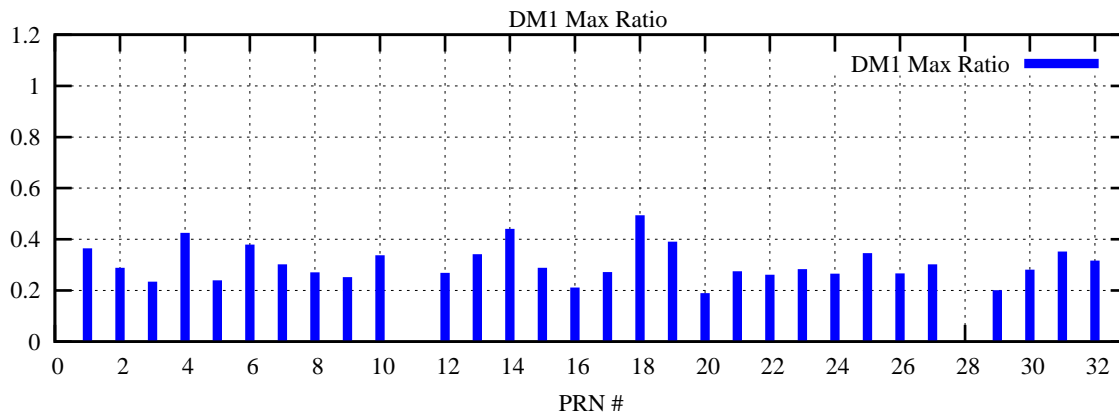

Ratio (PRN Bias/Threshold)

GpsWeek 2173 Day 2

Skinny (Type 0): PRN 8 22  
Broad (Type 2): PRN 7 15 17 21 24