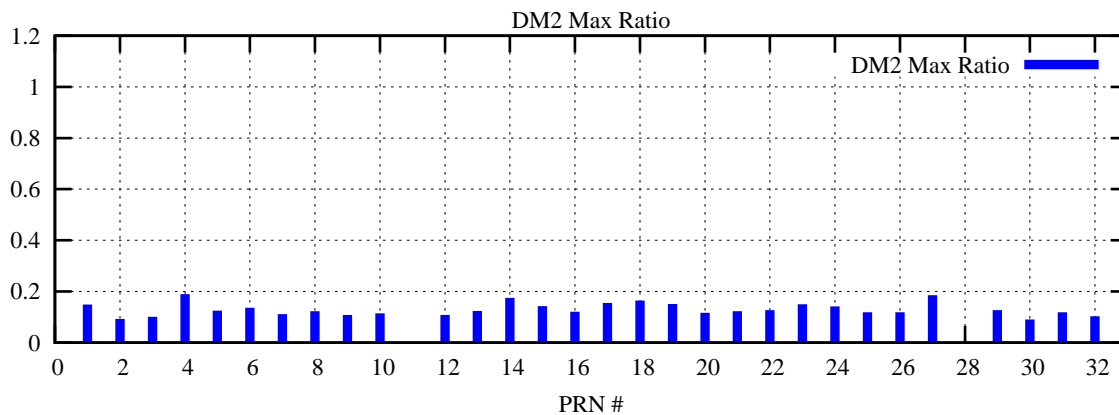

Ratio (PRN Bias/Threshold)

GpsWeek 2173 Day 2

Skinny (Type 0): PRN 8 22  
Broad (Type 2): PRN 7 15 17 21 24