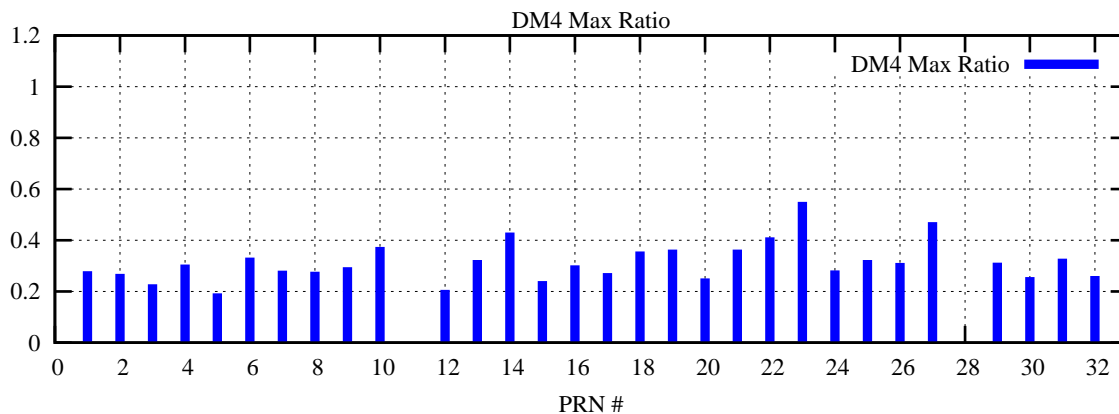

Ratio (PRN Bias/Threshold)

GpsWeek 2173 Day 2

Skinny (Type 0): PRN 8 22  
Broad (Type 2): PRN 7 15 17 21 24