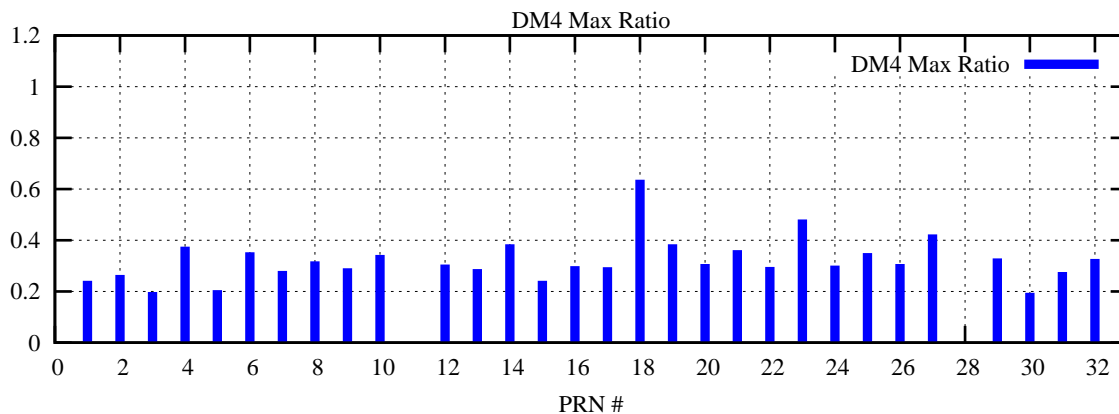

Ratio (PRN Bias/Threshold)

GpsWeek 2173 Day 3

Skinny (Type 0): PRN 8 22
Broad (Type 2): PRN 7 15 17 21 24