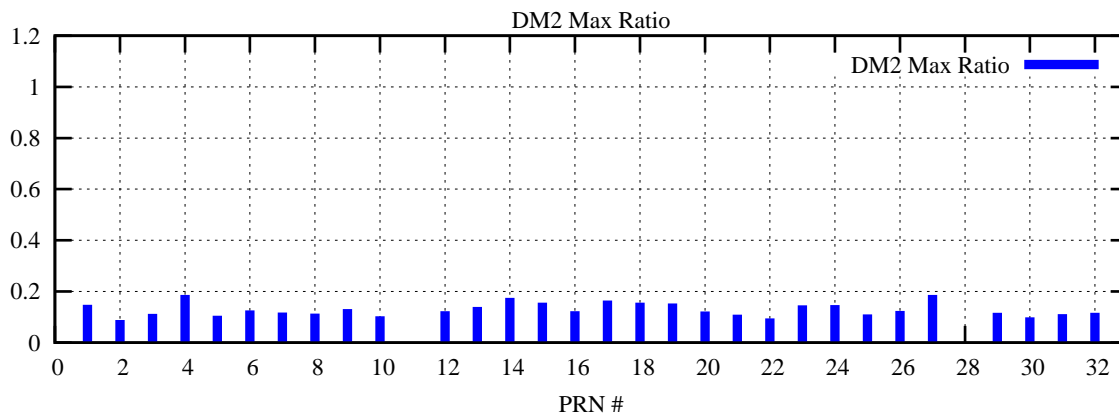

Ratio (PRN Bias/Threshold)

GpsWeek 2173 Day 3

Skinny (Type 0): PRN 8 22
Broad (Type 2): PRN 7 15 17 21 24