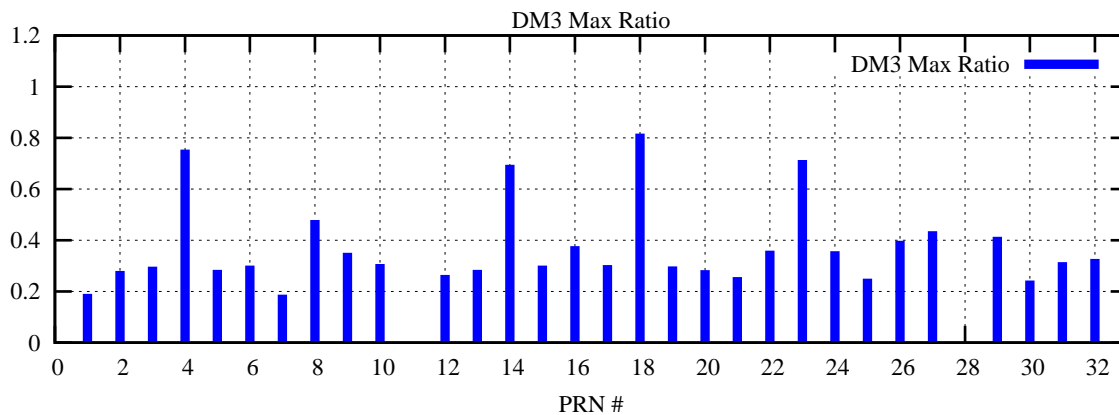

Ratio (PRN Bias/Threshold)

GpsWeek 2173 Day 3

Skinny (Type 0): PRN 8 22
Broad (Type 2): PRN 7 15 17 21 24