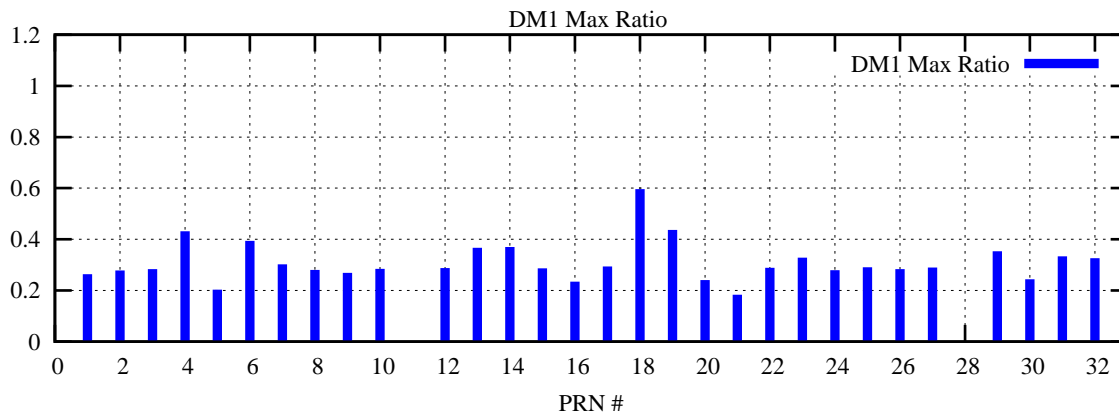

Ratio (PRN Bias/Threshold)

GpsWeek 2173 Day 3

Skinny (Type 0): PRN 8 22
Broad (Type 2): PRN 7 15 17 21 24