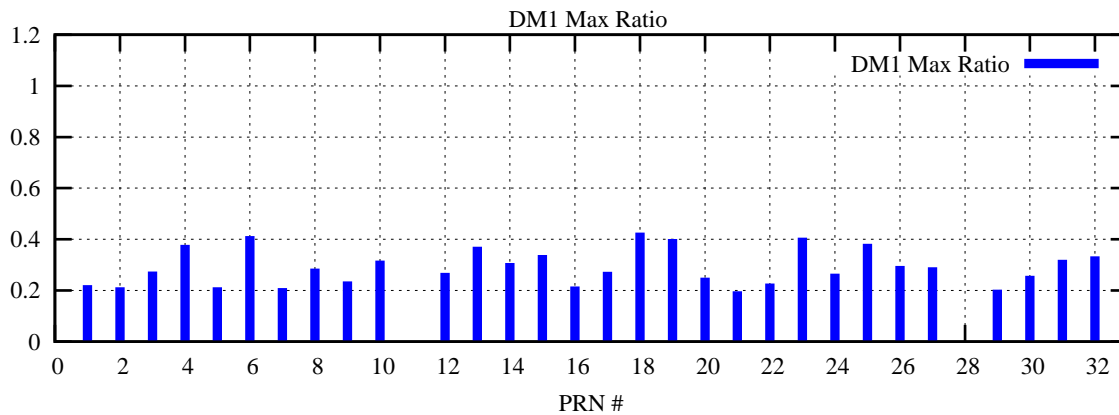

Ratio (PRN Bias/Threshold)

GpsWeek 2173 Day 4

Skinny (Type 0): PRN 8 22  
Broad (Type 2): PRN 7 15 17 21 24