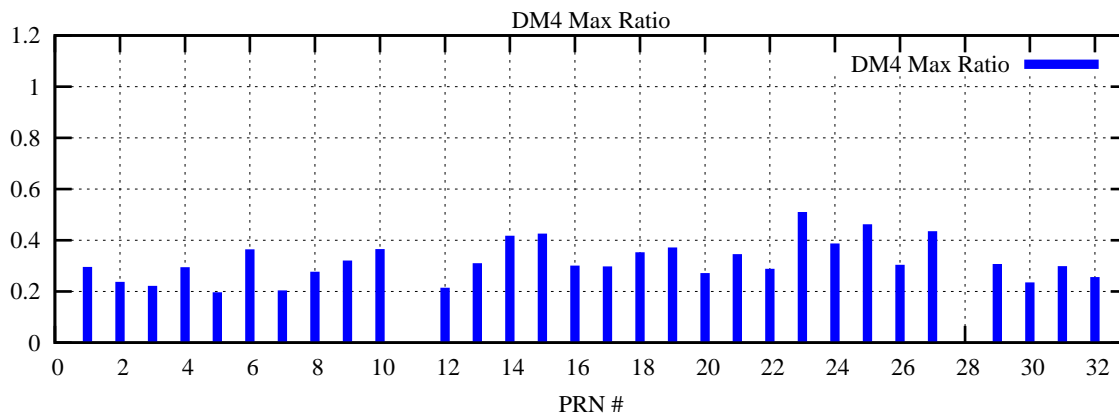

Ratio (PRN Bias/Threshold)

GpsWeek 2173 Day 4

Skinny (Type 0): PRN 8 22  
Broad (Type 2): PRN 7 15 17 21 24