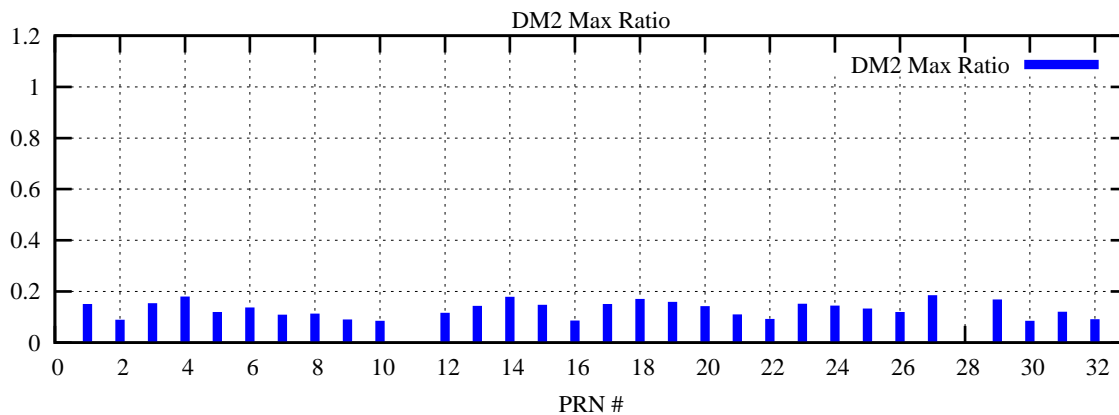

Ratio (PRN Bias/Threshold)

GpsWeek 2173 Day 4

Skinny (Type 0): PRN 8 22  
Broad (Type 2): PRN 7 15 17 21 24