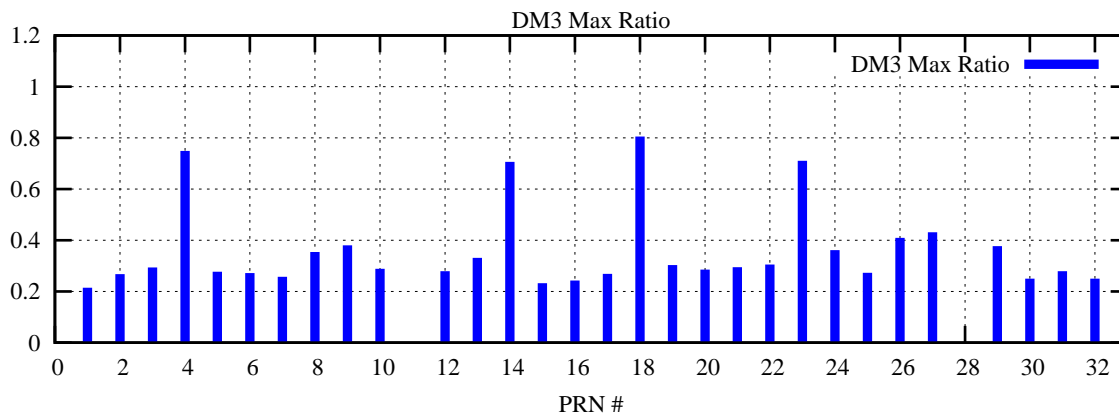

Ratio (PRN Bias/Threshold)

GpsWeek 2173 Day 4

Skinny (Type 0): PRN 8 22  
Broad (Type 2): PRN 7 15 17 21 24