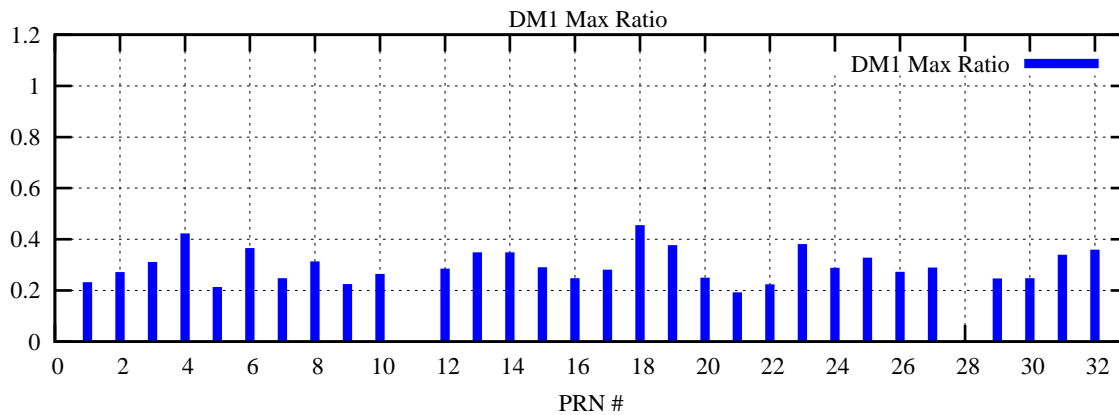

Ratio (PRN Bias/Threshold)

GpsWeek 2173 Day 5

Skinny (Type 0): PRN 8 22
Broad (Type 2): PRN 7 15 17 21 24