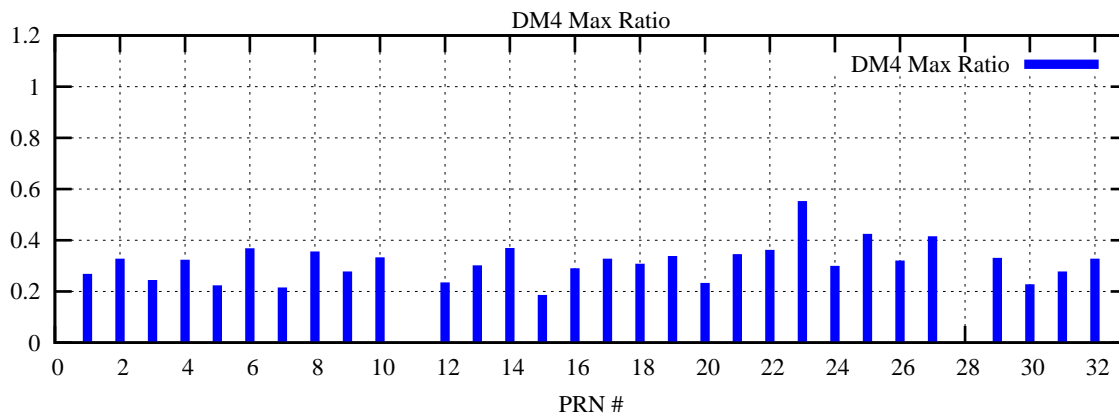

Ratio (PRN Bias/Threshold)

GpsWeek 2173 Day 5

Skinny (Type 0): PRN 8 22
Broad (Type 2): PRN 7 15 17 21 24