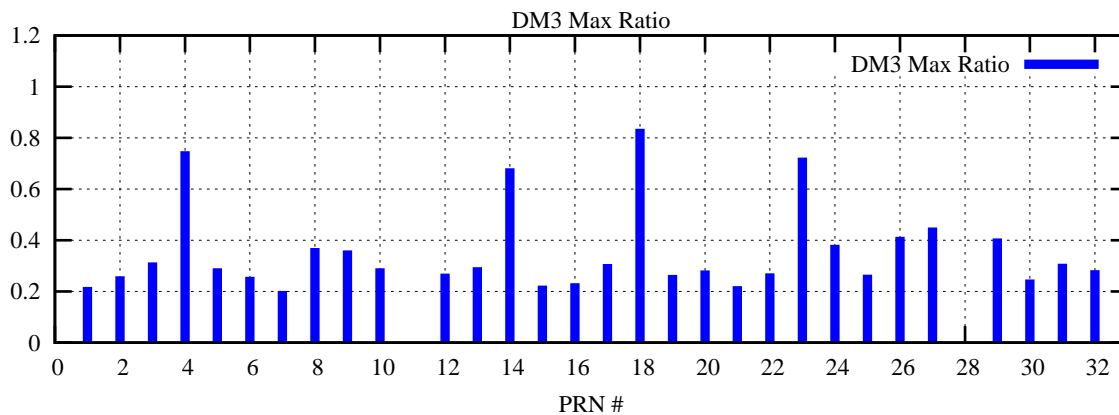

Ratio (PRN Bias/Threshold)

GpsWeek 2173 Day 5

Skinny (Type 0): PRN 8 22
Broad (Type 2): PRN 7 15 17 21 24