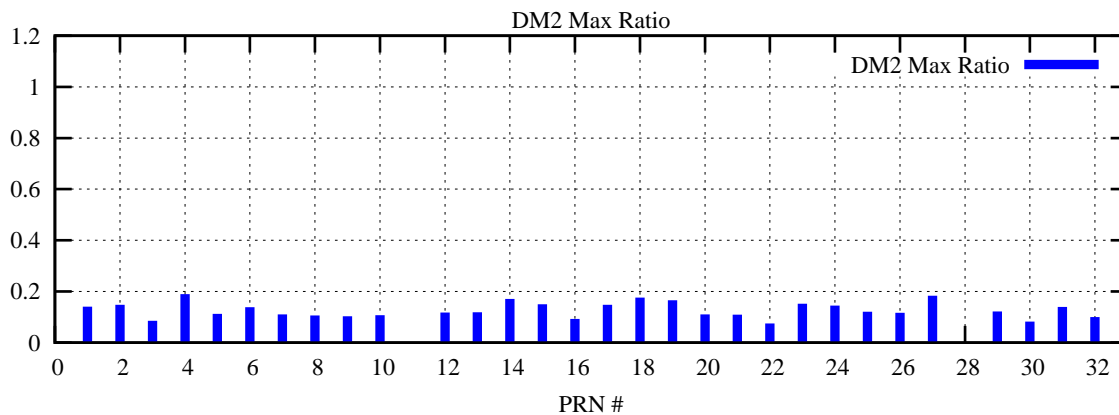

Ratio (PRN Bias/Threshold)

GpsWeek 2173 Day 5

Skinny (Type 0): PRN 8 22
Broad (Type 2): PRN 7 15 17 21 24