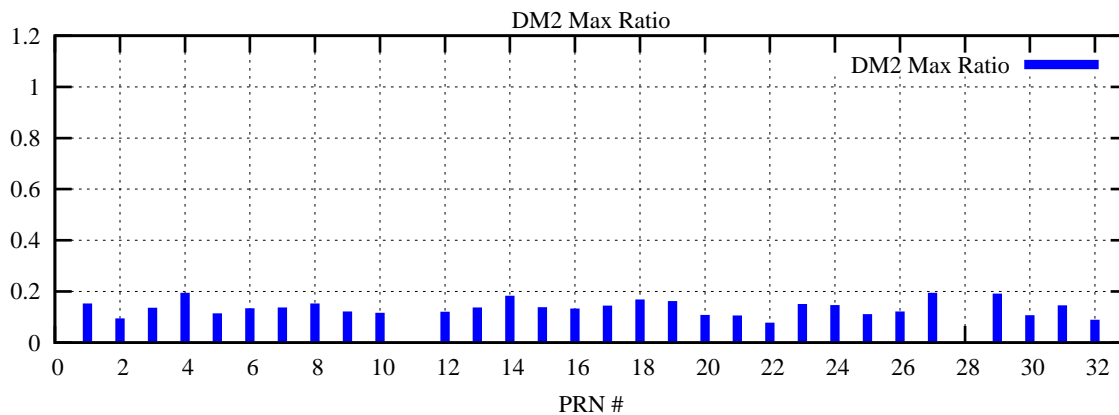

Ratio (PRN Bias/Threshold)

GpsWeek 2174 Day 0

Skinny (Type 0): PRN 8 22
Broad (Type 2): PRN 7 15 17 21 24