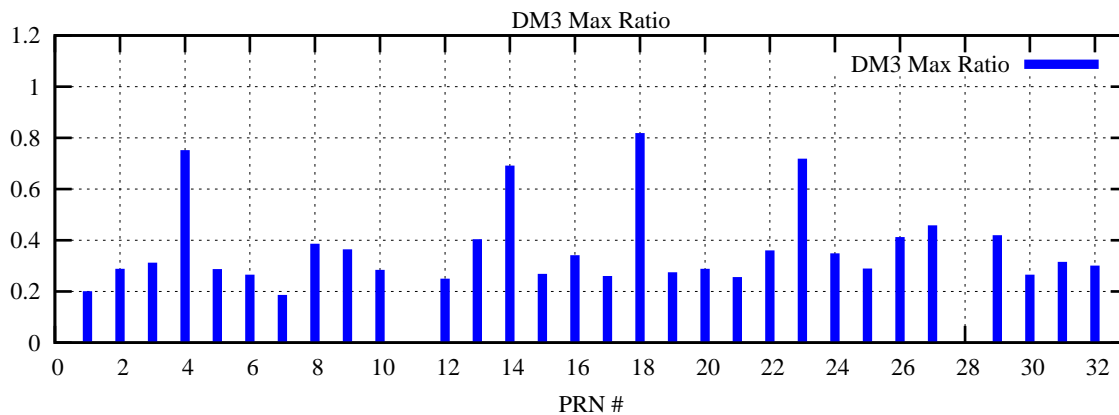

Ratio (PRN Bias/Threshold)

GpsWeek 2174 Day 0

Skinny (Type 0): PRN 8 22
Broad (Type 2): PRN 7 15 17 21 24