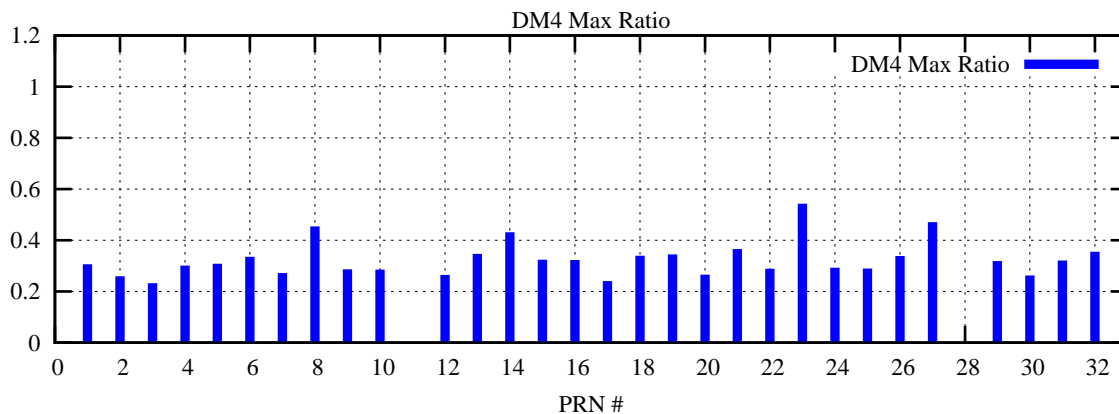

Ratio (PRN Bias/Threshold)

GpsWeek 2174 Day 0

Skinny (Type 0): PRN 8 22
Broad (Type 2): PRN 7 15 17 21 24