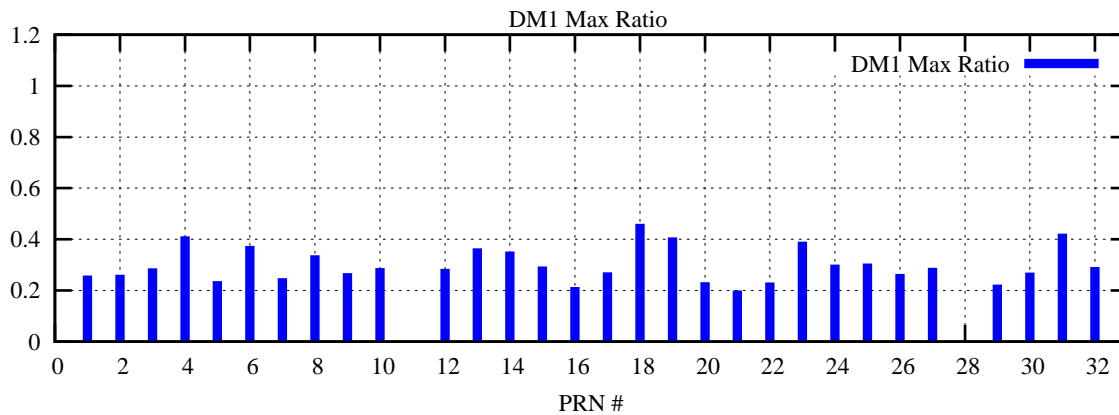

Ratio (PRN Bias/Threshold)

GpsWeek 2174 Day 0

Skinny (Type 0): PRN 8 22
Broad (Type 2): PRN 7 15 17 21 24