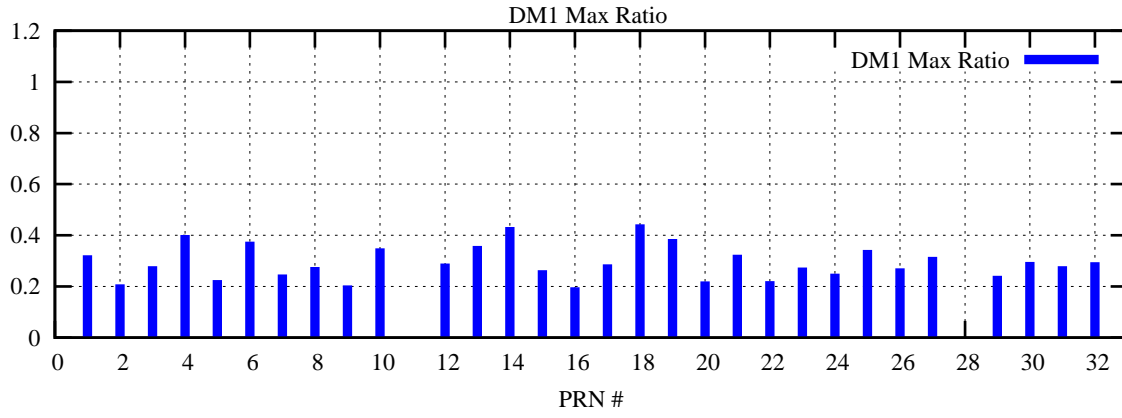

Ratio (PRN Bias/Threshold)

GpsWeek 2175 Day 6

Skinny (Type 0): PRN 8 22
Broad (Type 2): PRN 7 15 17 21 24