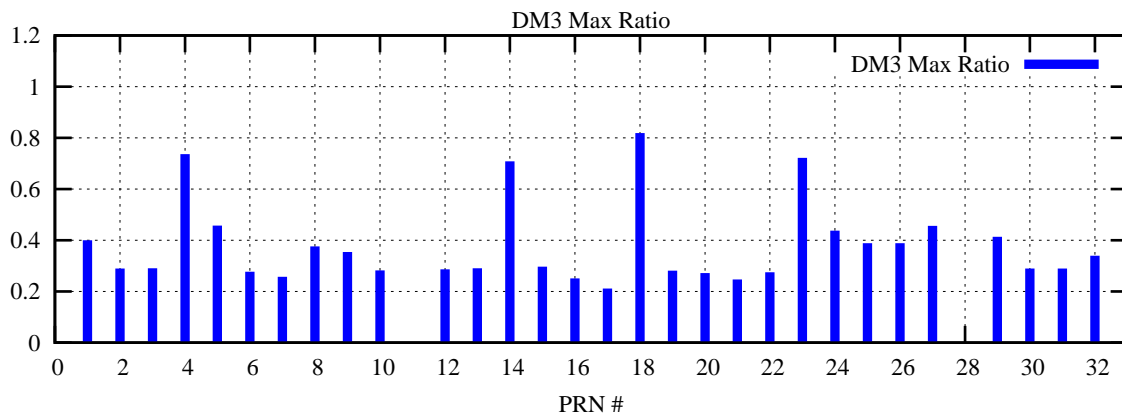

Ratio (PRN Bias/Threshold)

GpsWeek 2175 Day 6

Skinny (Type 0): PRN 8 22
Broad (Type 2): PRN 7 15 17 21 24