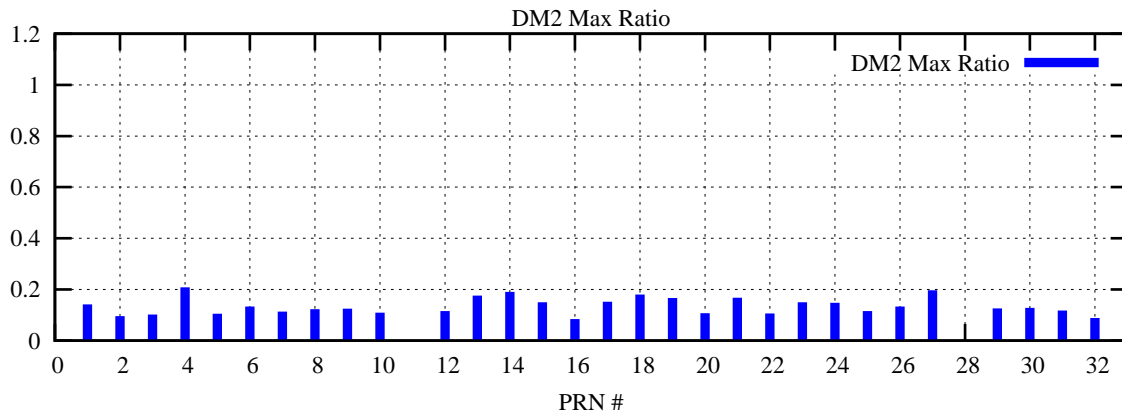

Ratio (PRN Bias/Threshold)

GpsWeek 2175 Day 6

Skinny (Type 0): PRN 8 22
Broad (Type 2): PRN 7 15 17 21 24