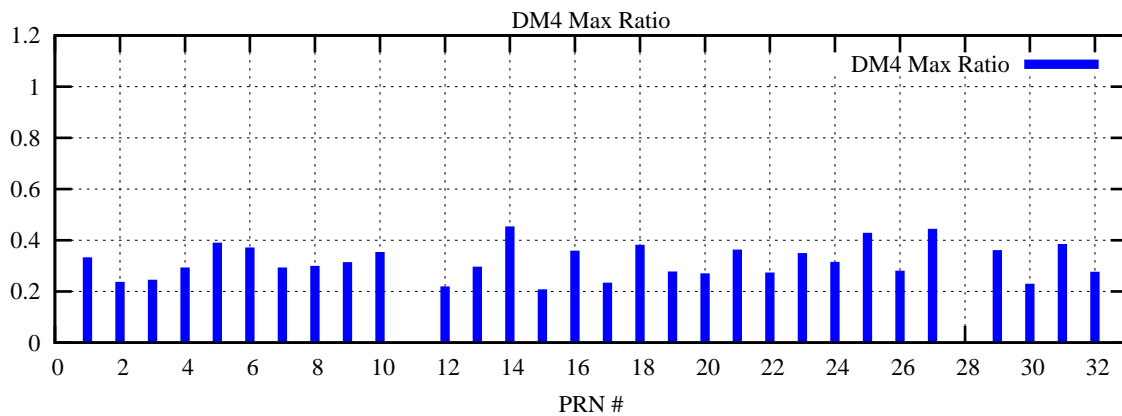

Ratio (PRN Bias/Threshold)

GpsWeek 2175 Day 6

Skinny (Type 0): PRN 8 22
Broad (Type 2): PRN 7 15 17 21 24