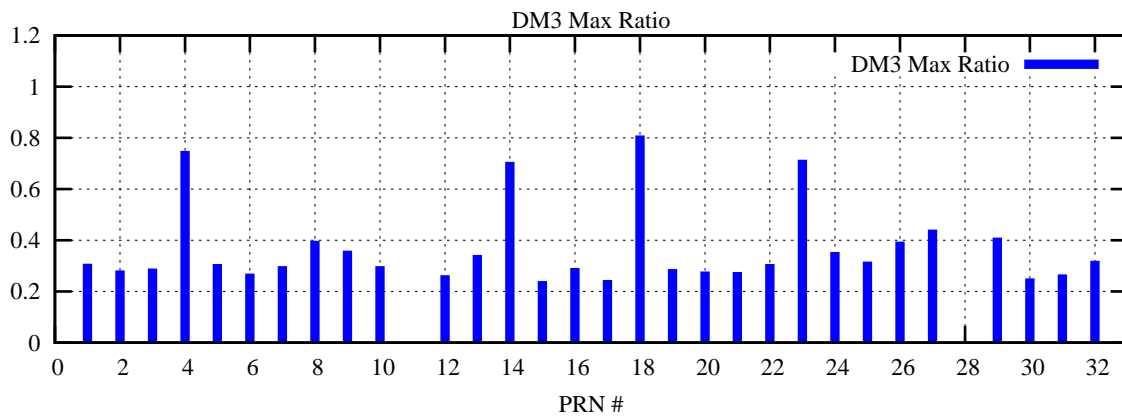

Ratio (PRN Bias/Threshold)

GpsWeek 2176 Day 0

Skinny (Type 0): PRN 8 22
Broad (Type 2): PRN 7 15 17 21 24