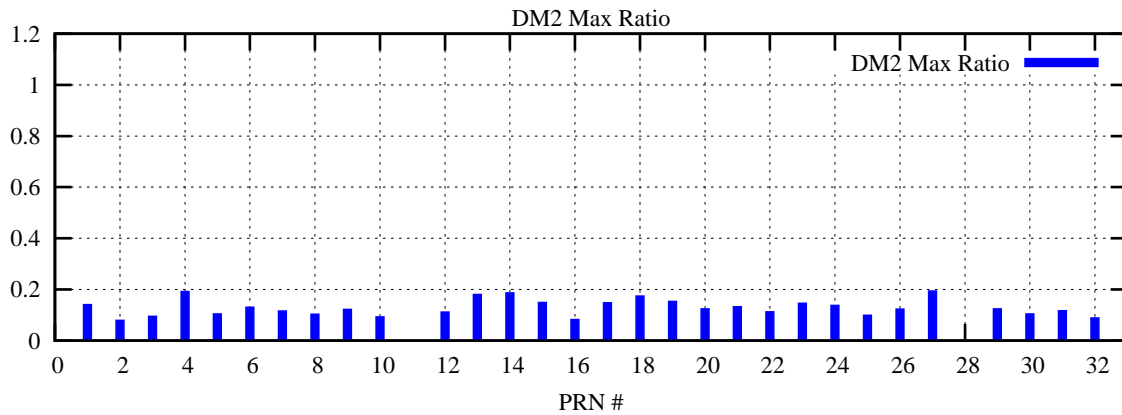

Ratio (PRN Bias/Threshold)

GpsWeek 2176 Day 0

Skinny (Type 0): PRN 8 22
Broad (Type 2): PRN 7 15 17 21 24