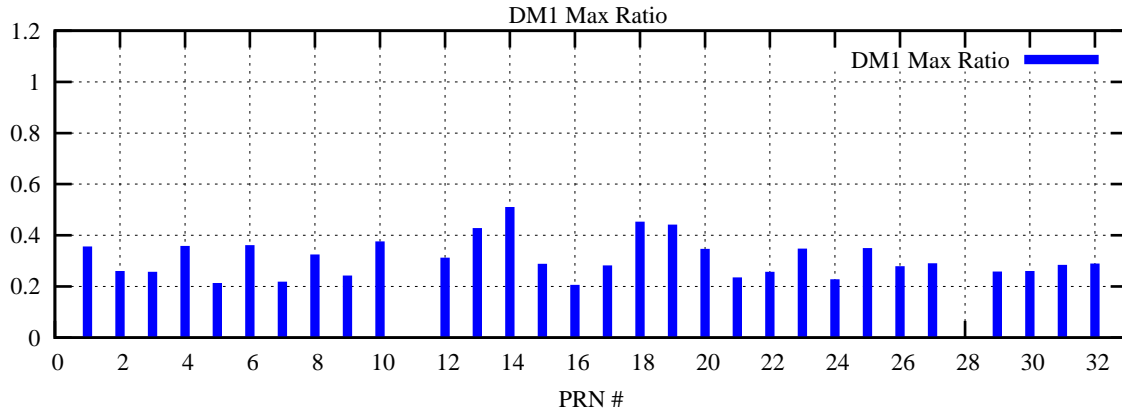

Ratio (PRN Bias/Threshold)

GpsWeek 2176 Day 0

Skinny (Type 0): PRN 8 22
Broad (Type 2): PRN 7 15 17 21 24