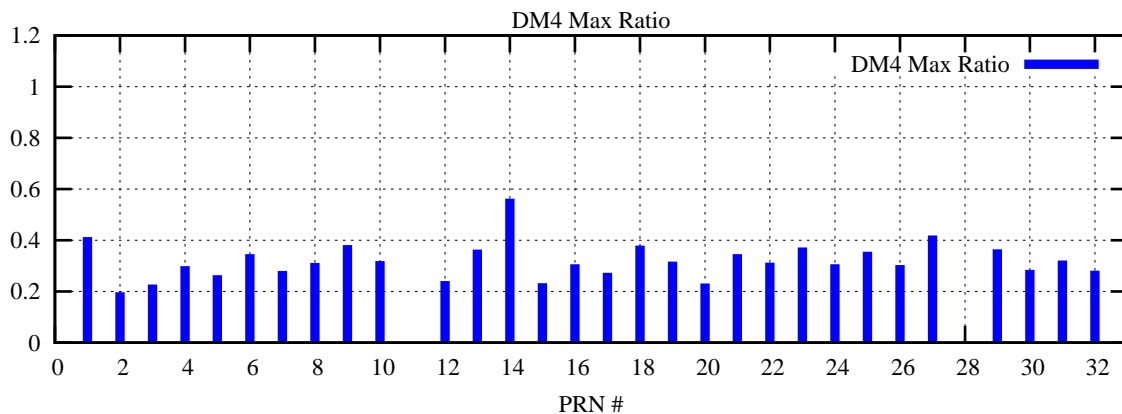

Ratio (PRN Bias/Threshold)

GpsWeek 2176 Day 0

Skinny (Type 0): PRN 8 22
Broad (Type 2): PRN 7 15 17 21 24