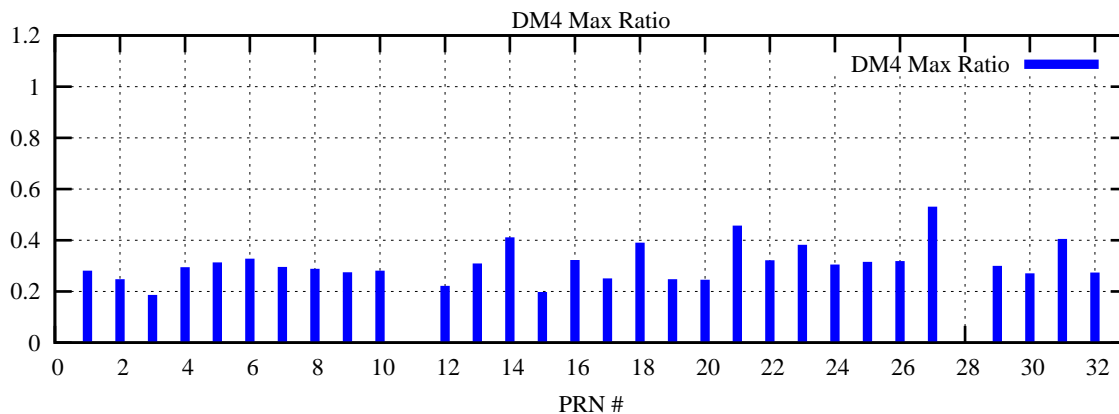

Ratio (PRN Bias/Threshold)

GpsWeek 2177 Day 0

Skinny (Type 0): PRN 8 22
Broad (Type 2): PRN 7 15 17 21 24