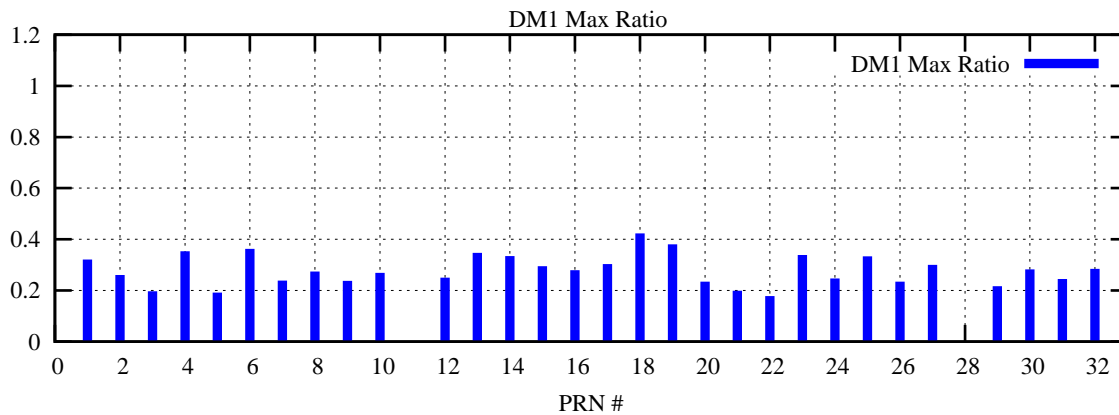

Ratio (PRN Bias/Threshold)

GpsWeek 2177 Day 0

Skinny (Type 0): PRN 8 22
Broad (Type 2): PRN 7 15 17 21 24