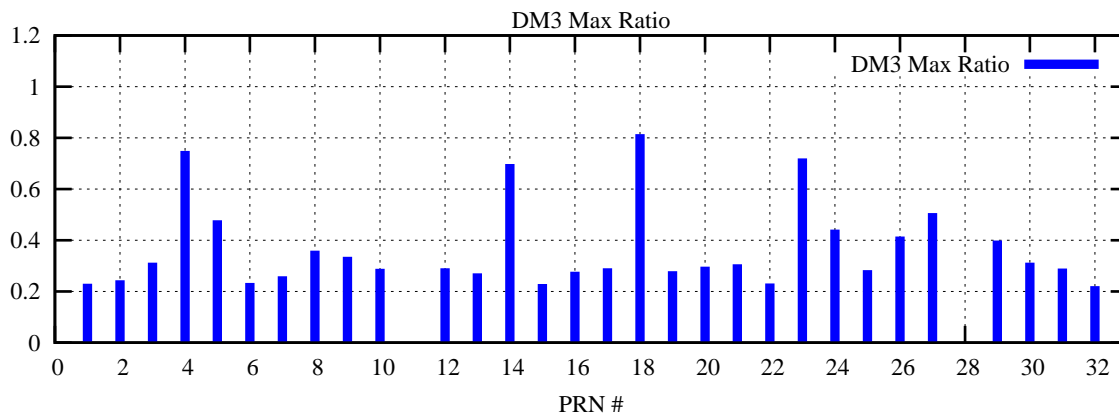

Ratio (PRN Bias/Threshold)

GpsWeek 2177 Day 0

Skinny (Type 0): PRN 8 22
Broad (Type 2): PRN 7 15 17 21 24