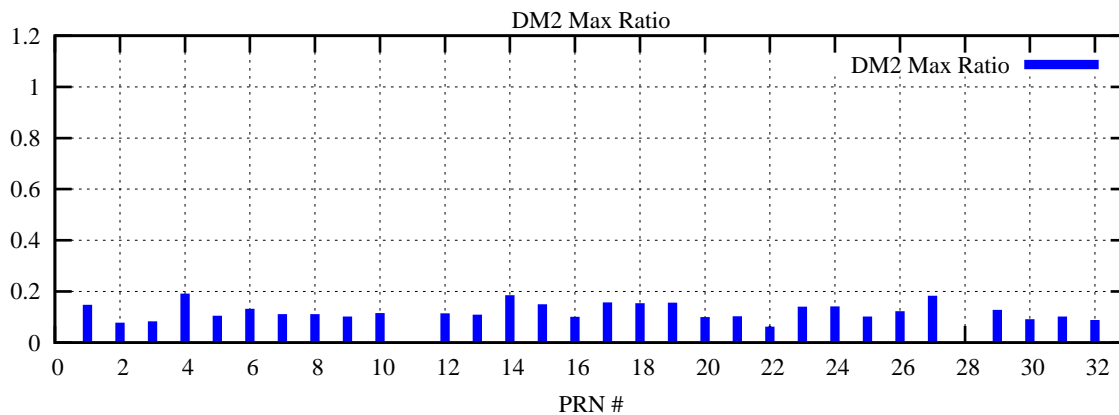

Ratio (PRN Bias/Threshold)

GpsWeek 2177 Day 0

Skinny (Type 0): PRN 8 22
Broad (Type 2): PRN 7 15 17 21 24