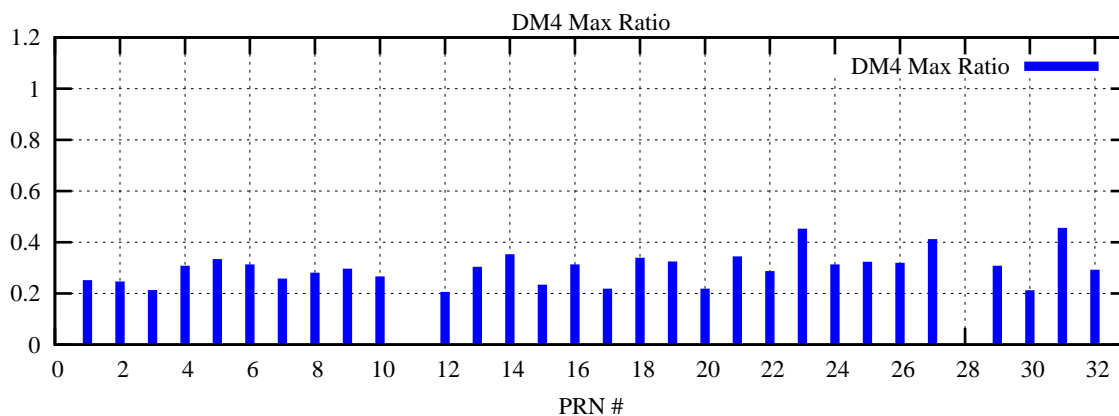

Ratio (PRN Bias/Threshold)

GpsWeek 2177 Day 1

Skinny (Type 0): PRN 8 22
Broad (Type 2): PRN 7 15 17 21 24