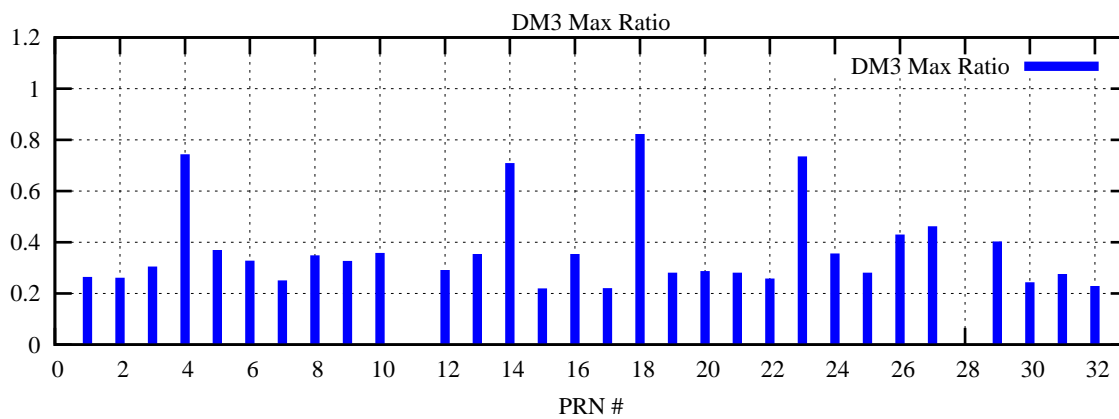

Ratio (PRN Bias/Threshold)

GpsWeek 2177 Day 1

Skinny (Type 0): PRN 8 22
Broad (Type 2): PRN 7 15 17 21 24