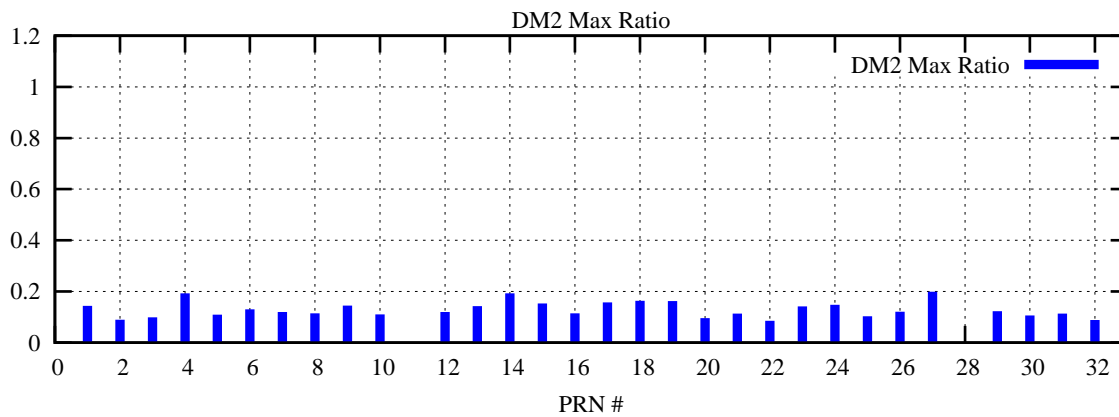

Ratio (PRN Bias/Threshold)

GpsWeek 2177 Day 1

Skinny (Type 0): PRN 8 22
Broad (Type 2): PRN 7 15 17 21 24