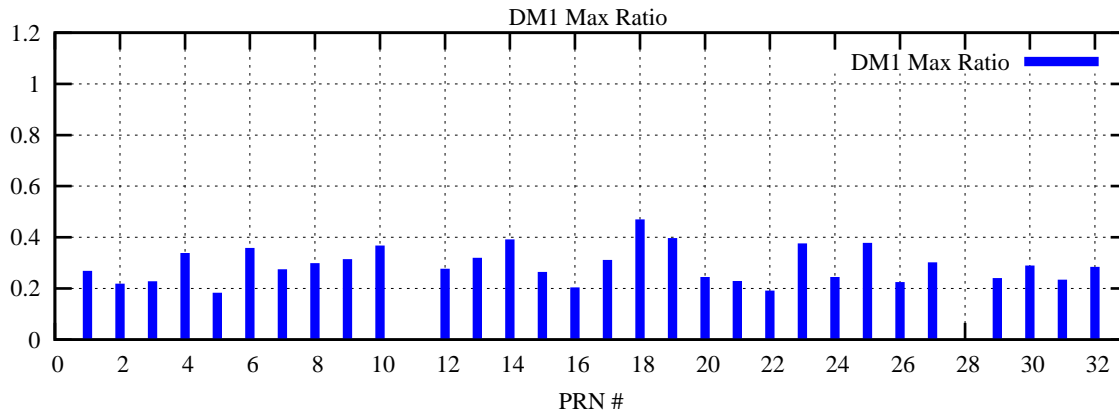

Ratio (PRN Bias/Threshold)

GpsWeek 2177 Day 1

Skinny (Type 0): PRN 8 22
Broad (Type 2): PRN 7 15 17 21 24