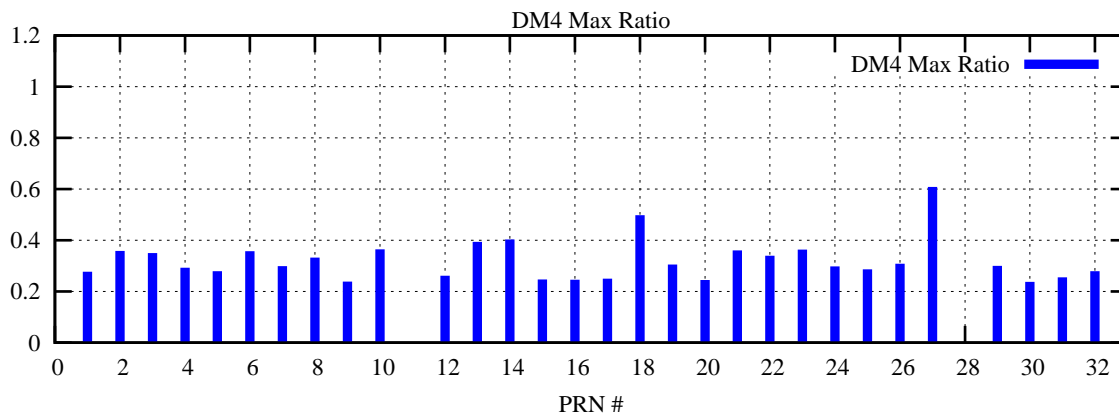

Ratio (PRN Bias/Threshold)

GpsWeek 2177 Day 6

Skinny (Type 0): PRN 8 22
Broad (Type 2): PRN 7 15 17 21 24