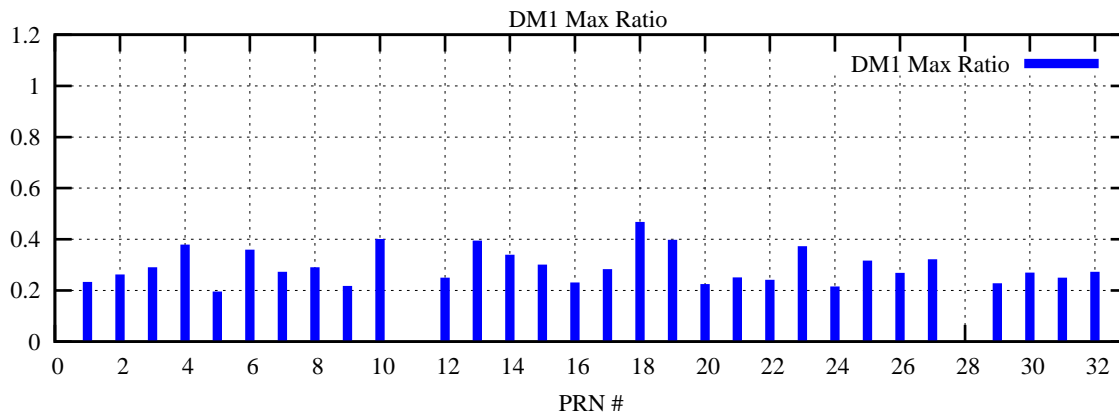

Ratio (PRN Bias/Threshold)

GpsWeek 2177 Day 6

Skinny (Type 0): PRN 8 22
Broad (Type 2): PRN 7 15 17 21 24