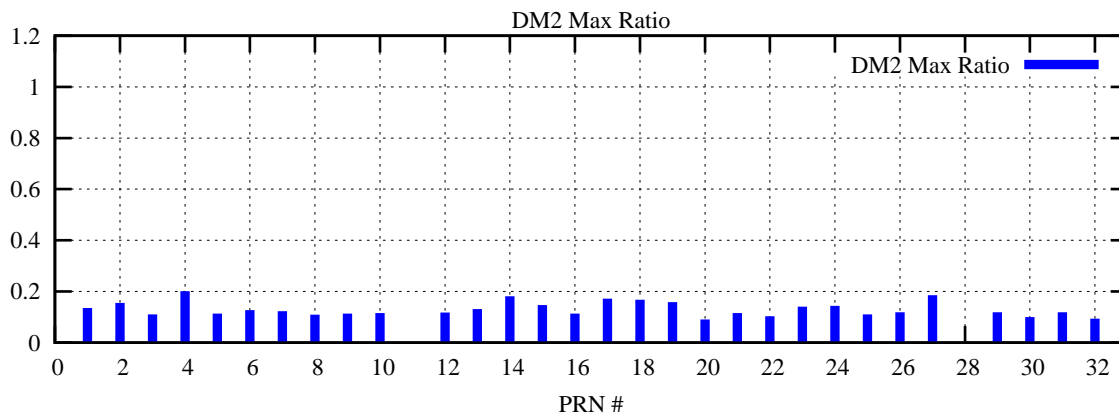

Ratio (PRN Bias/Threshold)

GpsWeek 2177 Day 6

Skinny (Type 0): PRN 8 22
Broad (Type 2): PRN 7 15 17 21 24