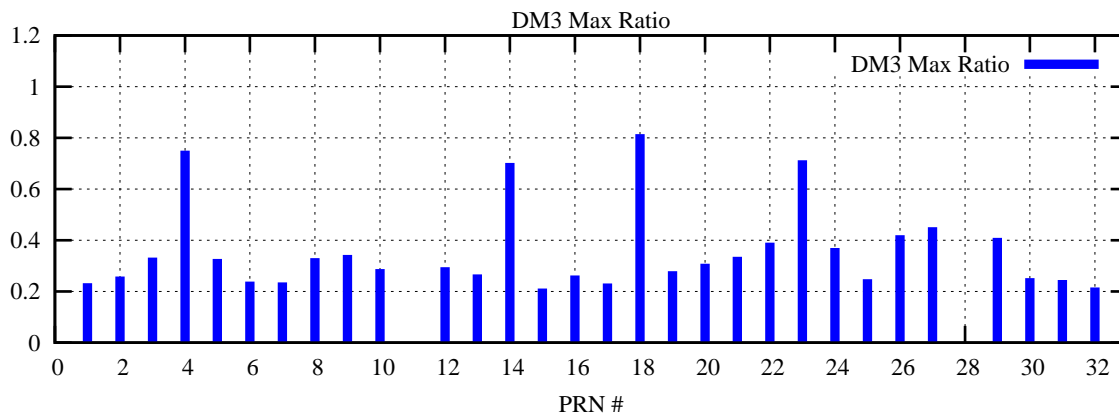

Ratio (PRN Bias/Threshold)

GpsWeek 2177 Day 6

Skinny (Type 0): PRN 8 22
Broad (Type 2): PRN 7 15 17 21 24