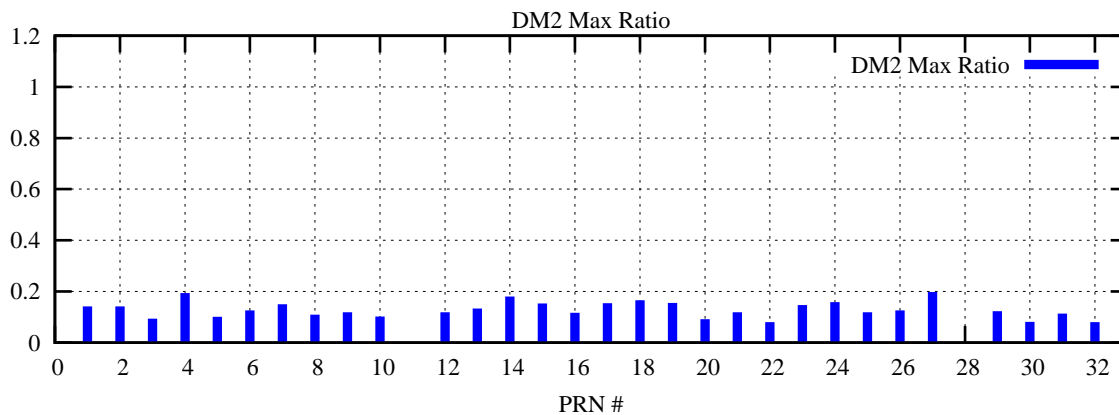

Ratio (PRN Bias/Threshold)

GpsWeek 2178 Day 0

Skinny (Type 0): PRN 8 22
Broad (Type 2): PRN 7 15 17 21 24