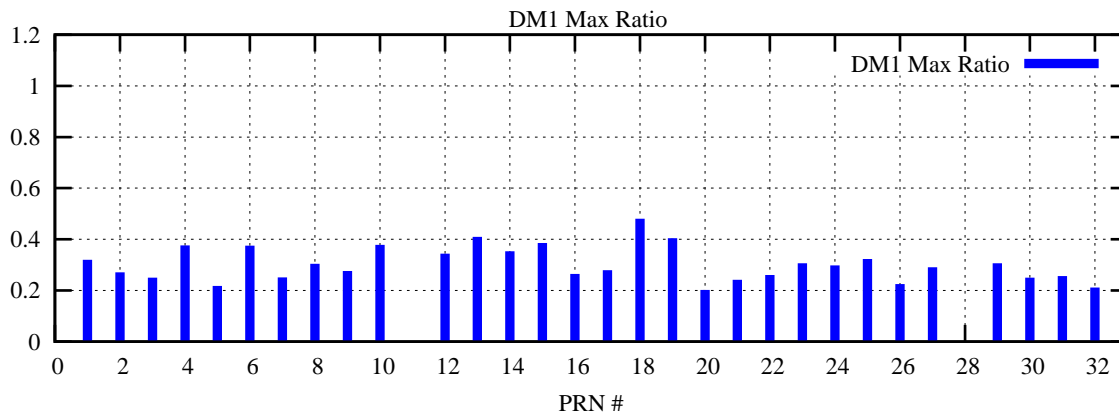

Ratio (PRN Bias/Threshold)

GpsWeek 2178 Day 0

Skinny (Type 0): PRN 8 22
Broad (Type 2): PRN 7 15 17 21 24