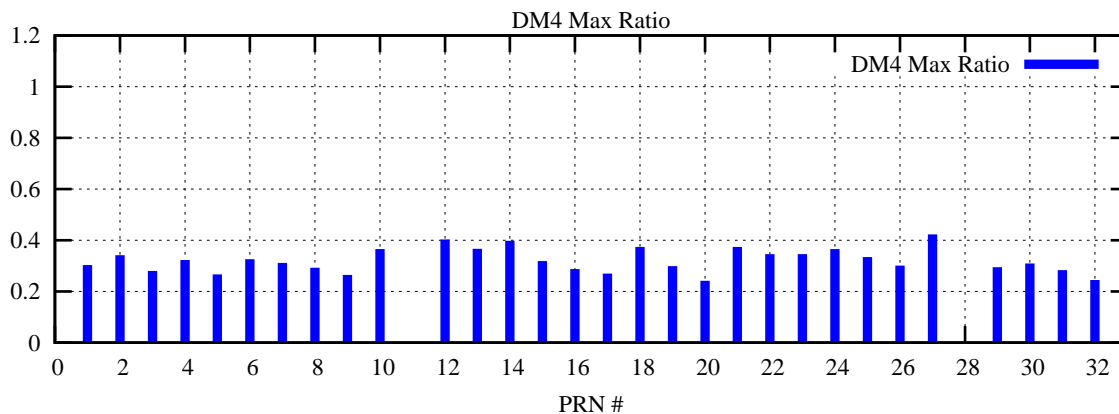

Ratio (PRN Bias/Threshold)

GpsWeek 2178 Day 0

Skinny (Type 0): PRN 8 22
Broad (Type 2): PRN 7 15 17 21 24