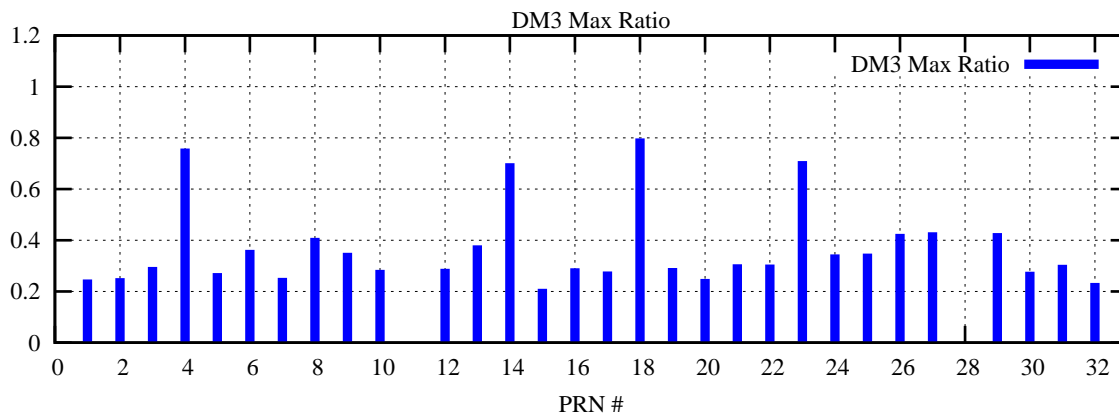

Ratio (PRN Bias/Threshold)

GpsWeek 2178 Day 0

Skinny (Type 0): PRN 8 22
Broad (Type 2): PRN 7 15 17 21 24