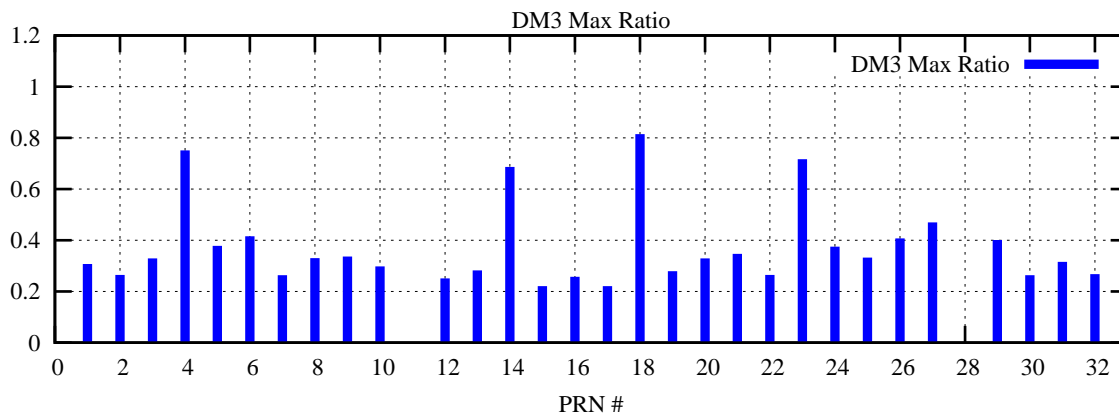

Ratio (PRN Bias/Threshold)

GpsWeek 2179 Day 0

Skinny (Type 0): PRN 8 22
Broad (Type 2): PRN 7 15 17 21 24