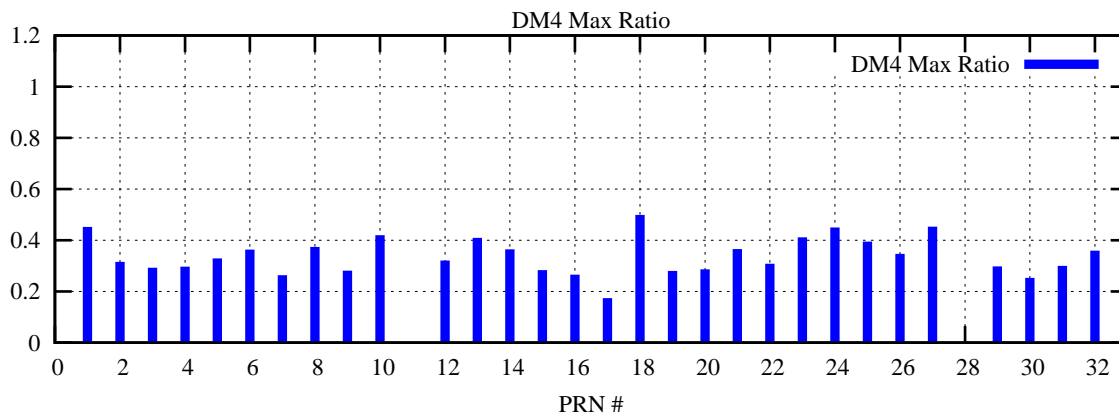

Ratio (PRN Bias/Threshold)

GpsWeek 2179 Day 0

Skinny (Type 0): PRN 8 22
Broad (Type 2): PRN 7 15 17 21 24