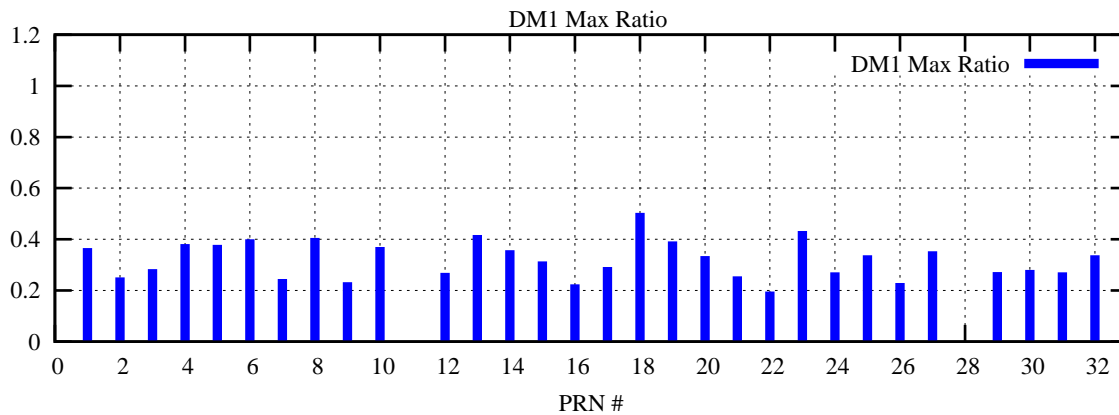

Ratio (PRN Bias/Threshold)

GpsWeek 2179 Day 0

Skinny (Type 0): PRN 8 22
Broad (Type 2): PRN 7 15 17 21 24