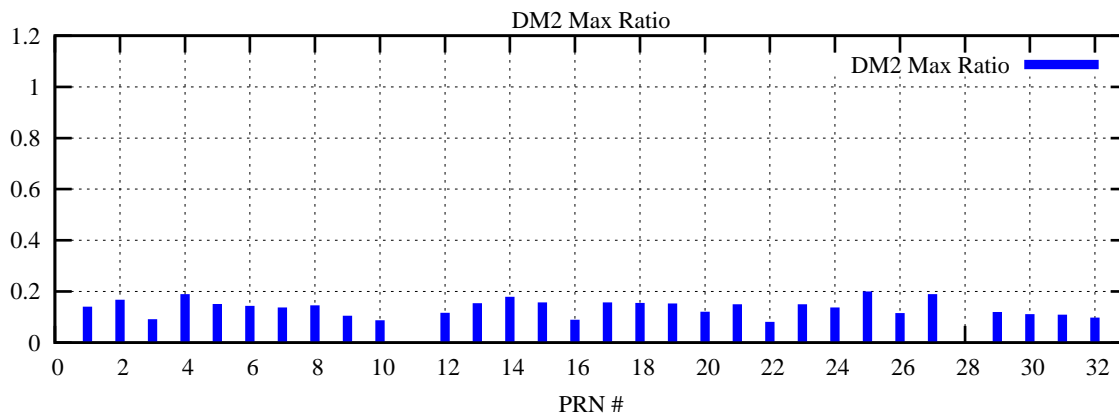

Ratio (PRN Bias/Threshold)

GpsWeek 2179 Day 0

Skinny (Type 0): PRN 8 22
Broad (Type 2): PRN 7 15 17 21 24