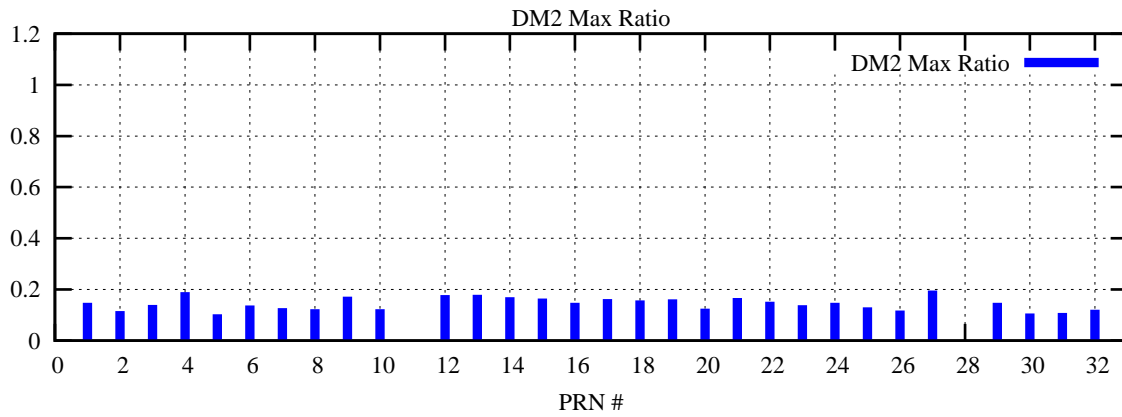

Ratio (PRN Bias/Threshold)

GpsWeek 2179 Day 6

Skinny (Type 0): PRN 8 22
Broad (Type 2): PRN 7 15 17 21 24