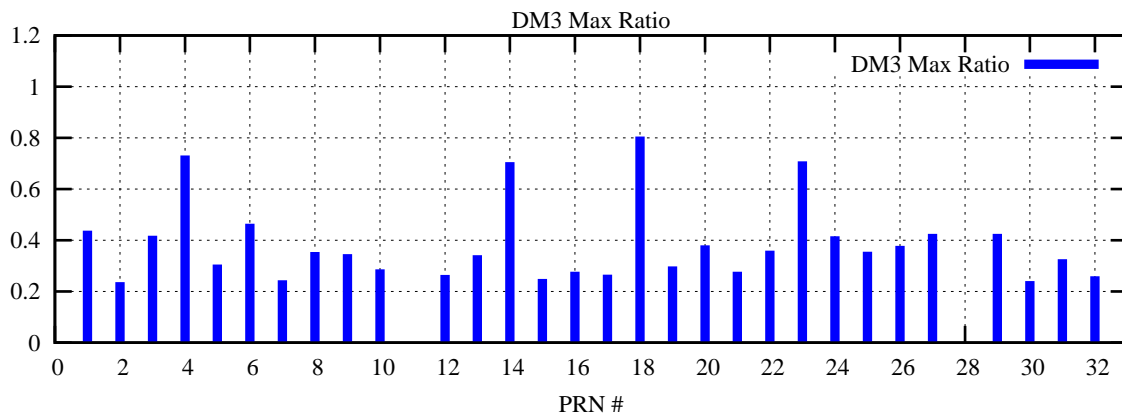

Ratio (PRN Bias/Threshold)

GpsWeek 2179 Day 6

Skinny (Type 0): PRN 8 22
Broad (Type 2): PRN 7 15 17 21 24