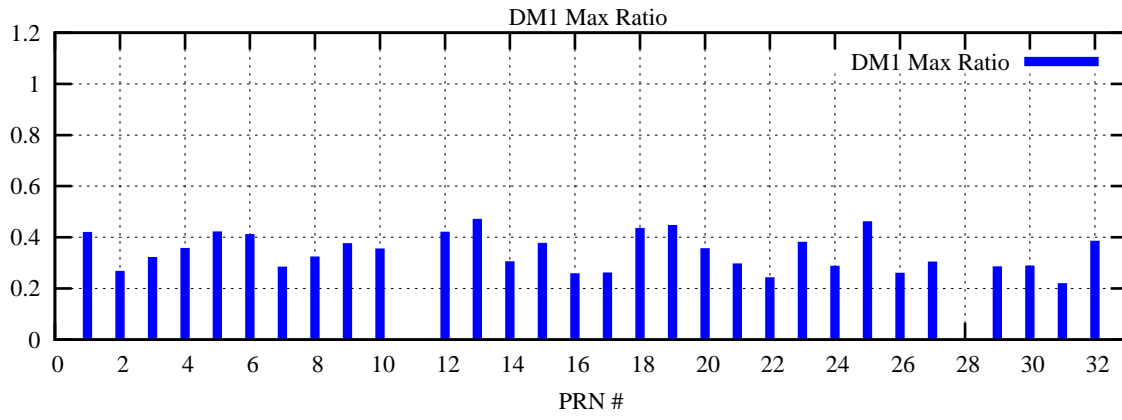

Ratio (PRN Bias/Threshold)

GpsWeek 2179 Day 6

Skinny (Type 0): PRN 8 22
Broad (Type 2): PRN 7 15 17 21 24