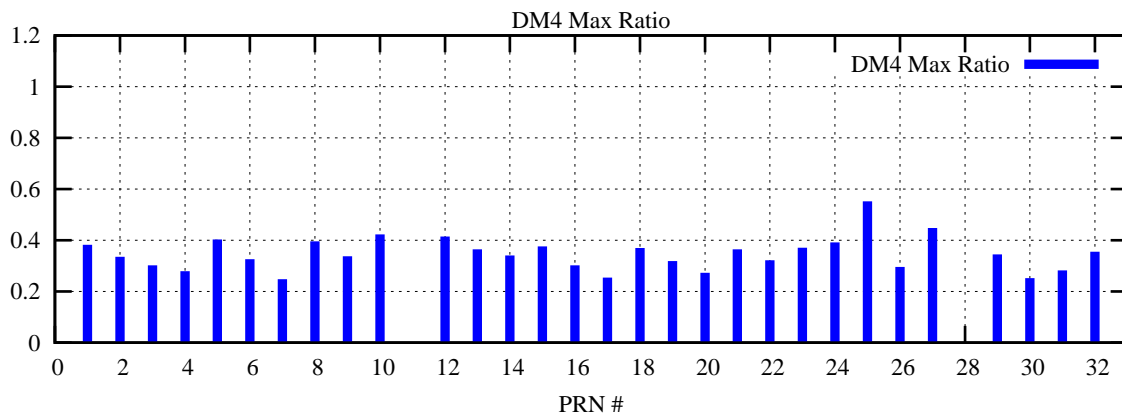

Ratio (PRN Bias/Threshold)

GpsWeek 2179 Day 6

Skinny (Type 0): PRN 8 22
Broad (Type 2): PRN 7 15 17 21 24