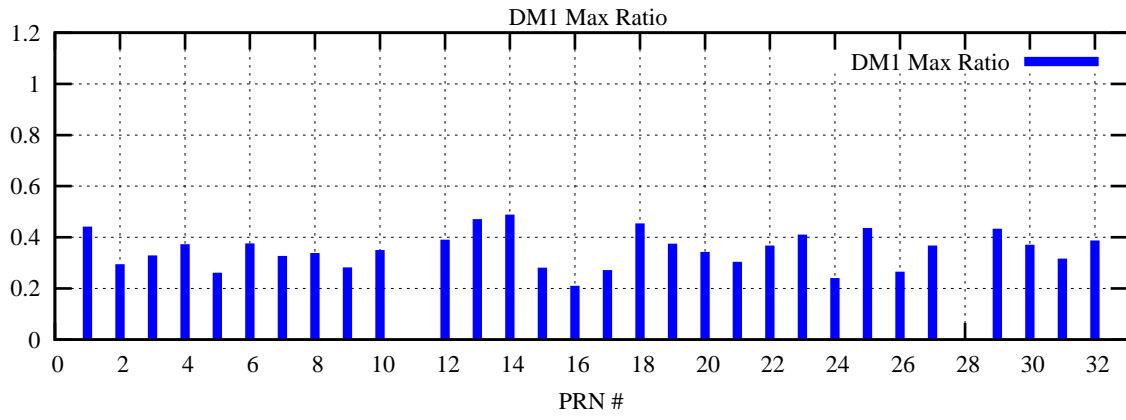

Ratio (PRN Bias/Threshold)

GpsWeek 2180 Day 0

Skinny (Type 0): PRN 8 22
Broad (Type 2): PRN 7 15 17 21 24