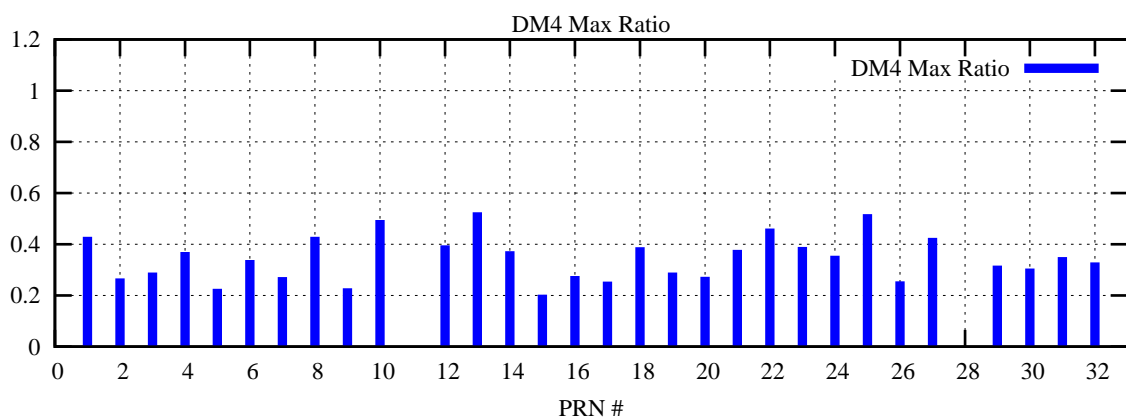

Ratio (PRN Bias/Threshold)

GpsWeek 2180 Day 0

Skinny (Type 0): PRN 8 22
Broad (Type 2): PRN 7 15 17 21 24