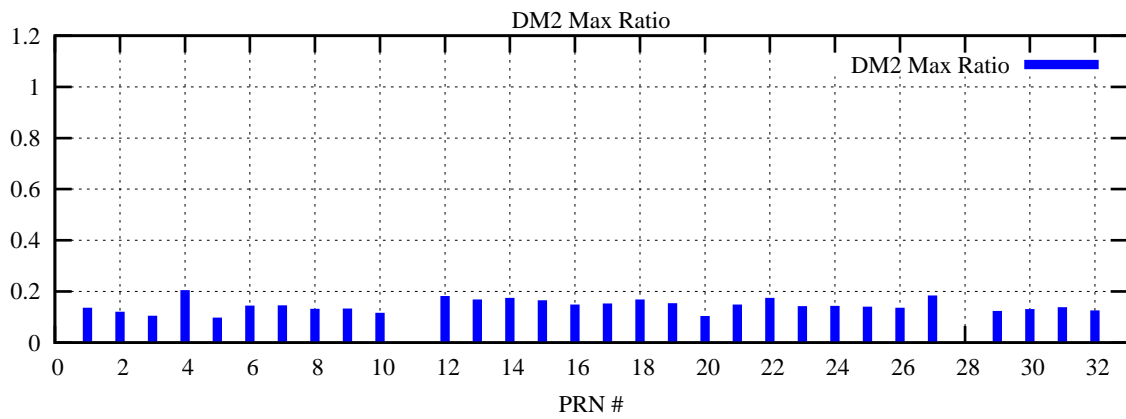

Ratio (PRN Bias/Threshold)

GpsWeek 2180 Day 0

Skinny (Type 0): PRN 8 22
Broad (Type 2): PRN 7 15 17 21 24