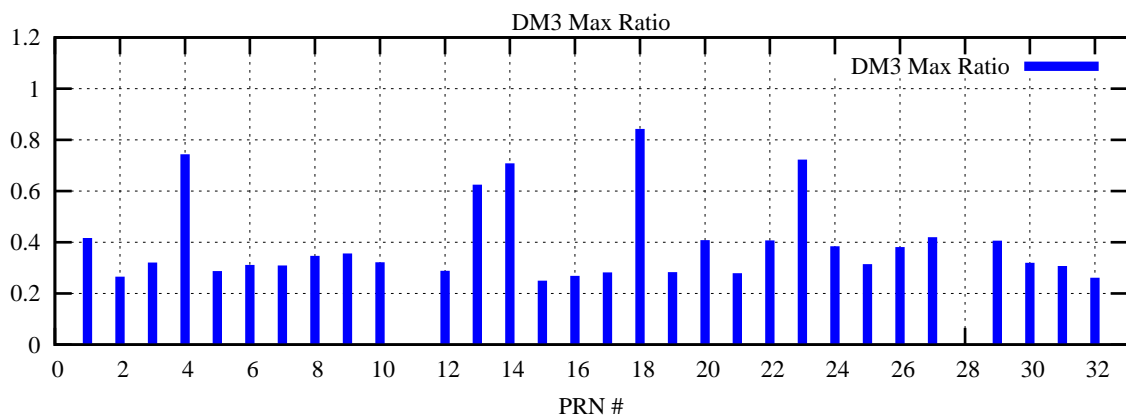

Ratio (PRN Bias/Threshold)

GpsWeek 2180 Day 0

Skinny (Type 0): PRN 8 22
Broad (Type 2): PRN 7 15 17 21 24