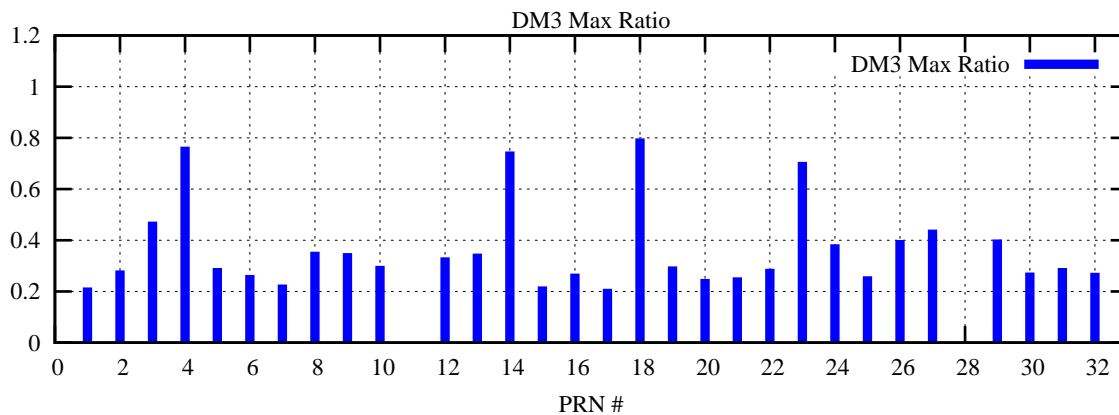

Ratio (PRN Bias/Threshold)

GpsWeek 2181 Day 3

Skinny (Type 0): PRN 8 22
Broad (Type 2): PRN 7 15 17 21 24