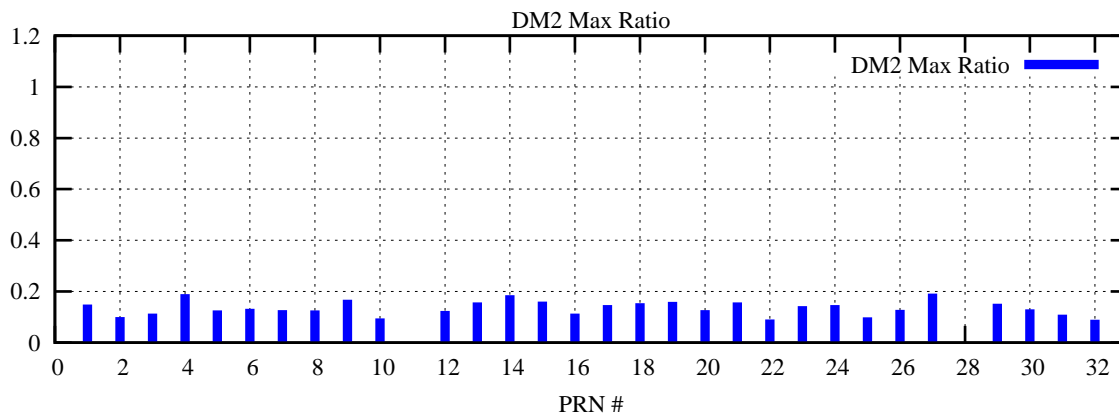

Ratio (PRN Bias/Threshold)

GpsWeek 2181 Day 3

Skinny (Type 0): PRN 8 22
Broad (Type 2): PRN 7 15 17 21 24