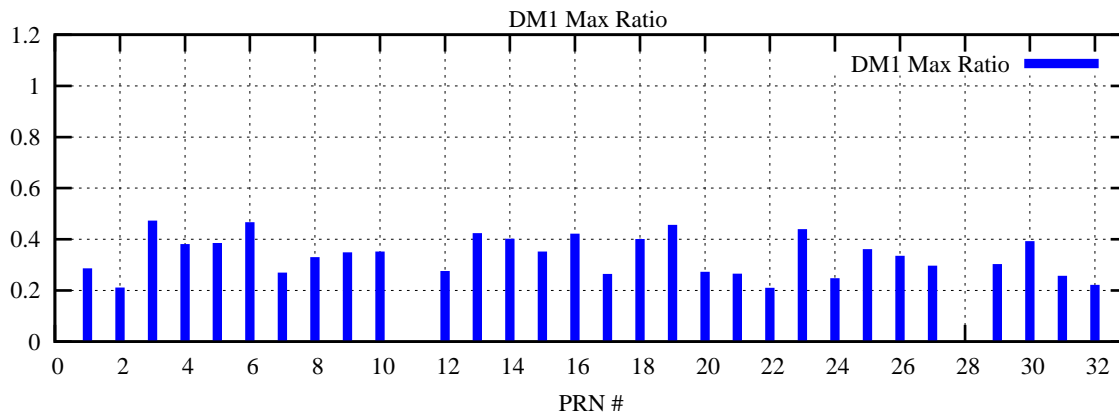

Ratio (PRN Bias/Threshold)

GpsWeek 2181 Day 3

Skinny (Type 0): PRN 8 22
Broad (Type 2): PRN 7 15 17 21 24