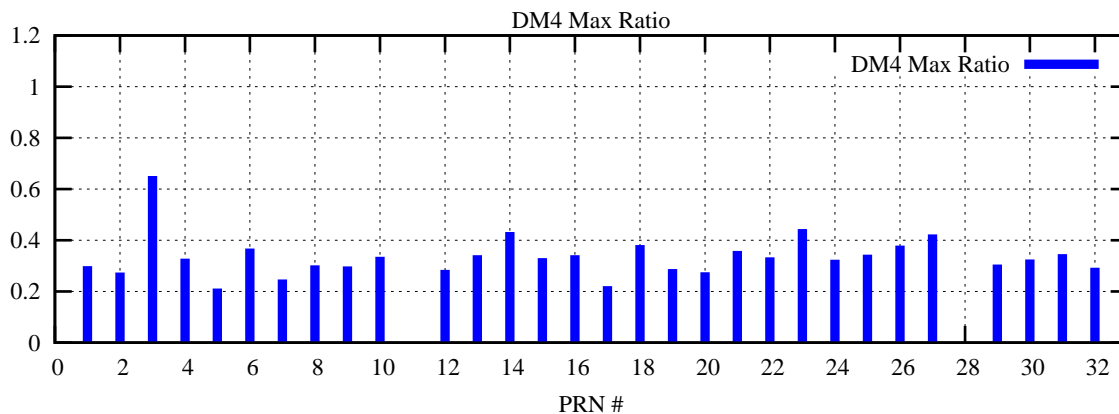

Ratio (PRN Bias/Threshold)

GpsWeek 2181 Day 3

Skinny (Type 0): PRN 8 22
Broad (Type 2): PRN 7 15 17 21 24